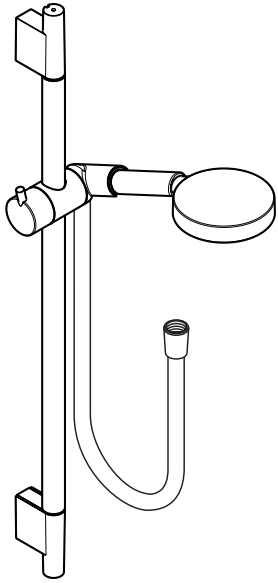

AIR
POWER

QUICLEAN

Product Features

- Raindance S 120 3-Jet handshower
- 2.5 gpm
- 3 spray modes: Rain AIR, Balance AIR, Whirl AIR
- 63" Techniflex hose
- Unica S wallbar
- Handshower holder moves up and down, angle adjustable

Available Finishes

Chrome

04266000

Brushed Nickel

04266820

The measurements shown are for reference only.

Products and specifications shown are subject to change without notice.

Specification sheet revised 8/2009