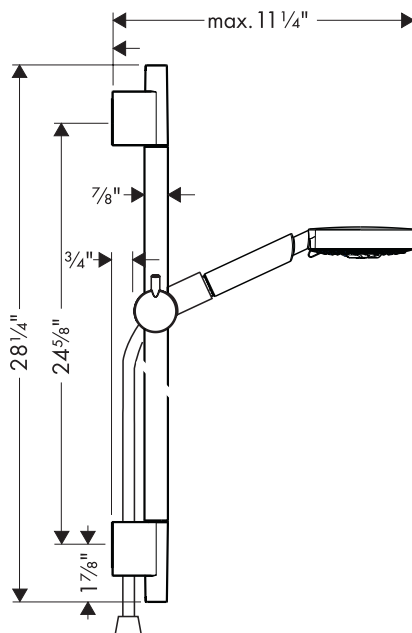

AIR
POWER

QUICLEAN

Product Features

- Raindance S 120 3-Jet handshower
- 2.5 gpm
- 3 spray modes: Rain AIR, Balance AIR, Whirl AIR
- 63" Techniflex hose
- Unica S wallbar
- Handshower holder moves up and down, angle adjustable

Available Finishes

Chrome

04266000

Brushed Nickel

04266820

The measurements shown are for reference only.

Products and specifications shown are subject to change without notice.

Specification sheet revised 8/2009