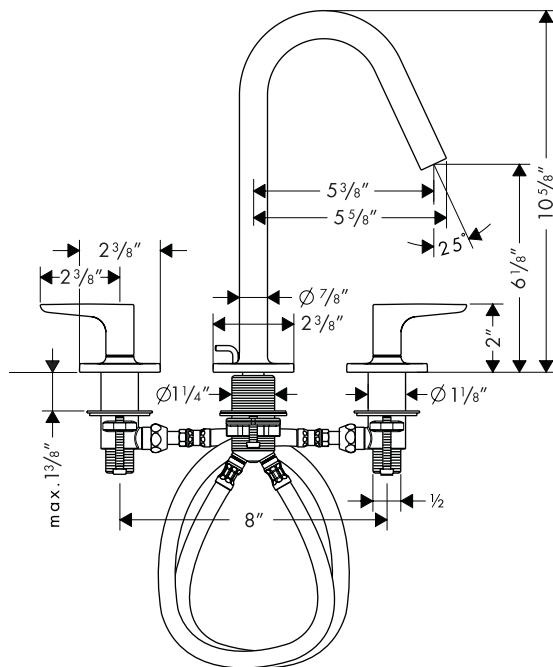

## Product Features

- Flexible connection hoses allow a variety of installations
- Ceramic cartridges
- 2.2 gpm
- Includes pop-up drain

## Available Finishes

Chrome

34133001

Brushed Nickel

34133821

The measurements shown are for reference only.

Products and specifications shown are subject to change without notice.

Specification sheet revised 6/2008