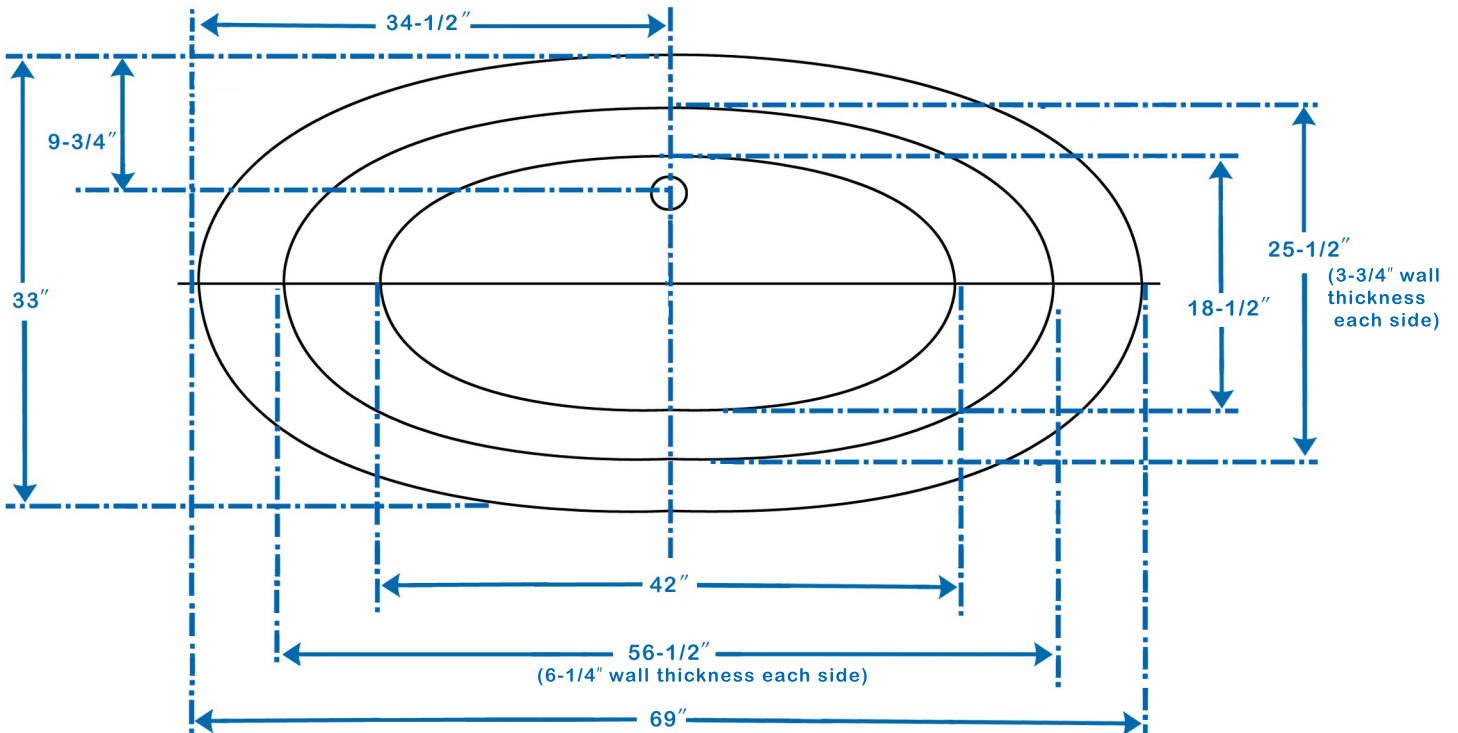

# WYNDHAM COLLECTION

Exterior Size - 69"L x 33"W x 22"H  
Interior Size - 56-1/2"L x 25-1/2"W x 17"H at top  
Depth at Drain - 17-1/2"  
Drain to Overflow - 12-1/2"  
Maximum Fill - 54 Gallons  
Note - All measurements are  $\pm 1/2$ "

WC-BT1004-69