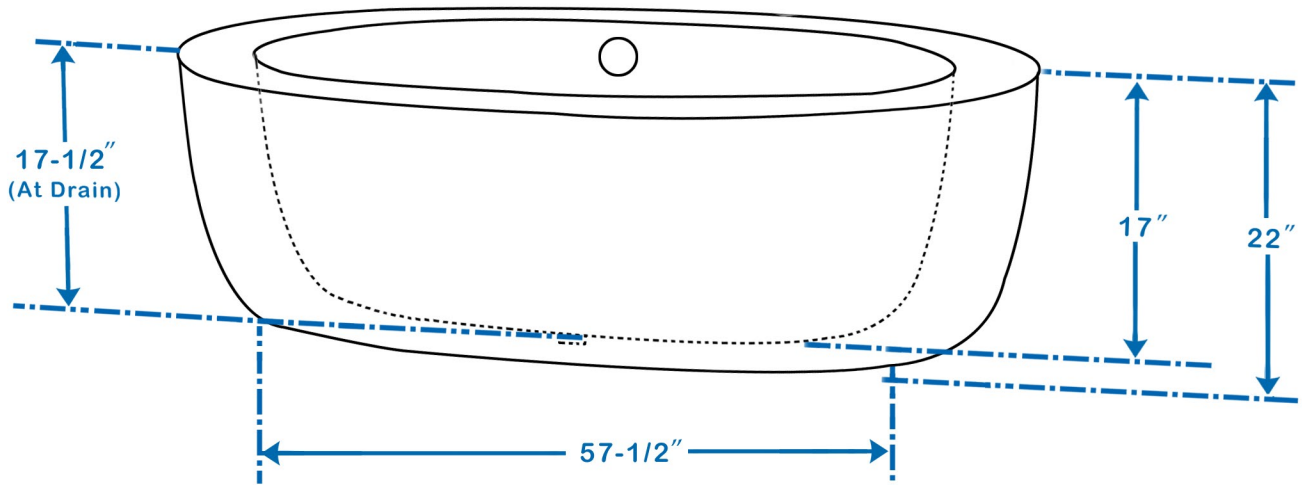

# WYNDHAM COLLECTION

Exterior Size - 69"L x 33"W x 22"H  
Interior Size - 56-1/2"L x 25-1/2"W x 17"H at top  
Depth at Drain - 17-1/2"  
Drain to Overflow - 12-1/2"  
Maximum Fill - 54 Gallons  
Note - All measurements are  $\pm 1/2$ "

WC-BT1004-69