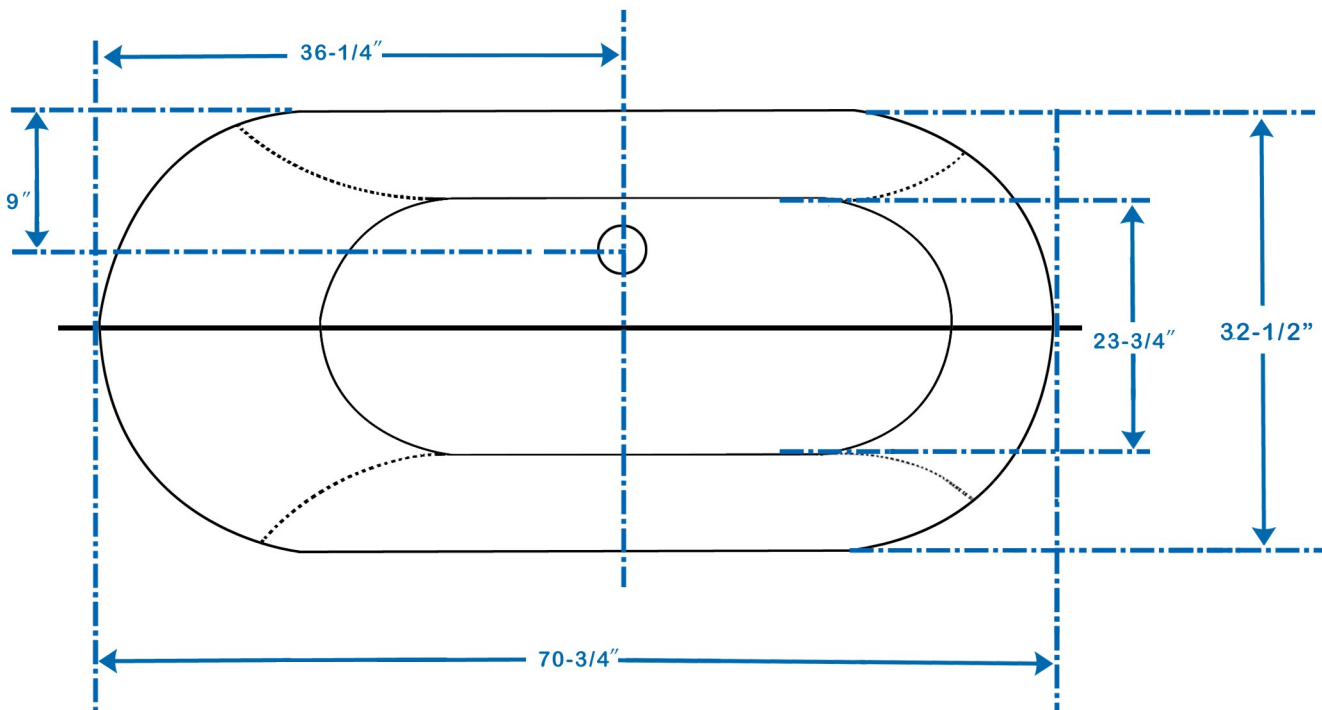

WYNDHAM COLLECTION

Exterior Size - 70-3/4"L x 32-1/2"W x 21-1/4"H
Interior Size - 63"L x 26-1/2"W x 17"H
Depth at Drain - 17-1/2"
Drain to Overflow - 11-3/4"
Maximum Fill - 53 Gallons
Note - All measurements are $\pm 1/2$ "