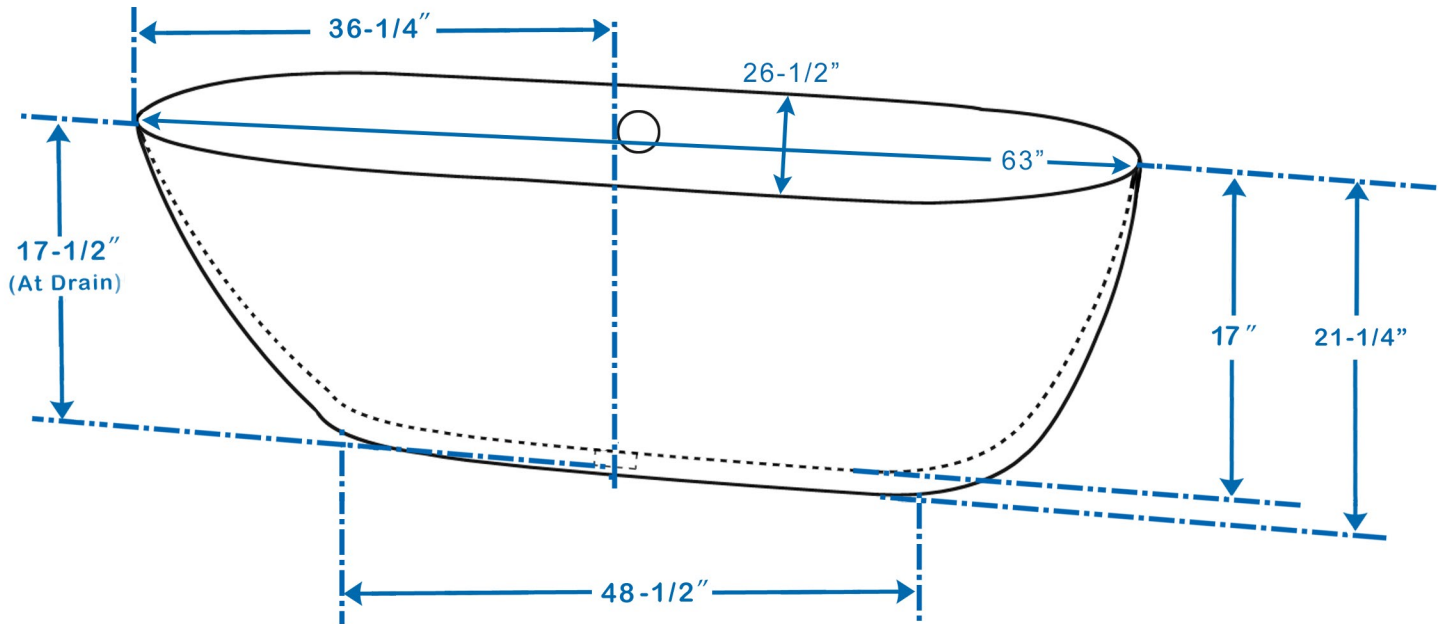

WYNDHAM COLLECTION

Exterior Size - 70-3/4"L x 32-1/2"W x 21-1/4"H
Interior Size - 63"L x 26-1/2"W x 17"H
Depth at Drain - 17-1/2"
Drain to Overflow - 11-3/4"
Maximum Fill - 53 Gallons
Note - All measurements are $\pm 1/2$ "

WC-BT1000-71