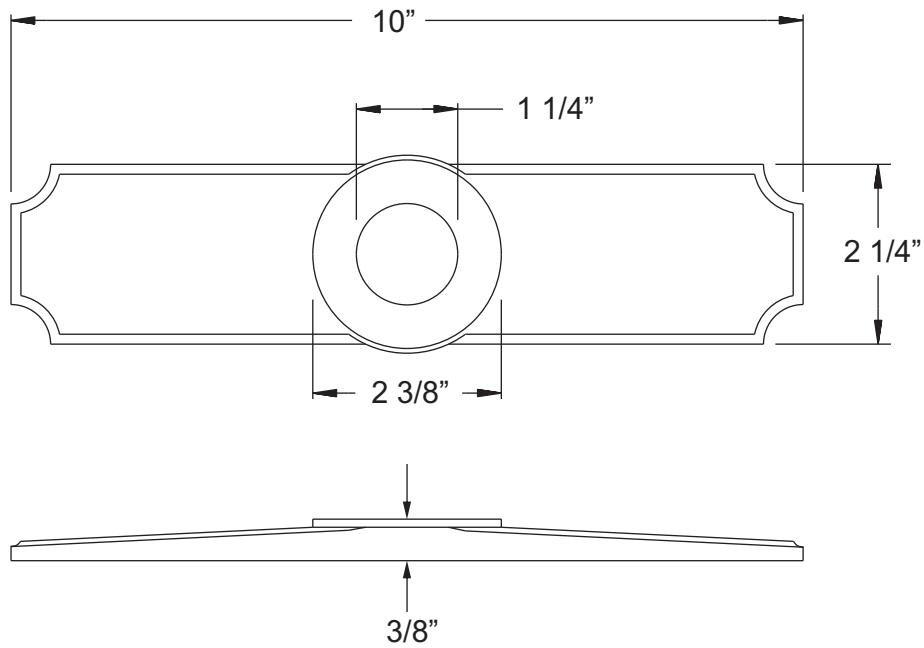

26790 Madison Ave.  
 Murrieta, CA 92562  
 888-304-0660

www.waterstoneco.com

ITEM NO:

**4784**

STYLE: **TRADITIONAL**

INTENDED USE:  
 ESCUTCHEON / BASE PLATE

CUSTOMER NAME:

JOB NO:

DIMENSIONS MAY VARY AND ARE SUBJECT TO CHANGE. NO RESPONSIBILITY IS ASSUMED FOR USE OF SUPERCEDED OR VOIDED DATA.

**Technical Specifications:**

- Made from 3/8" thick solid brass plate.
- O-ring seals included.
- Works with all Waterstone full size kitchen faucets.
- Machine tapered top won't pool water.