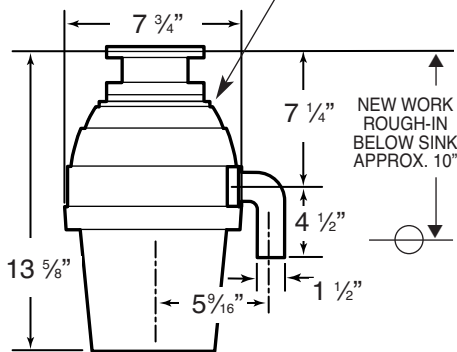

SUBMITTAL SHEET

MODEL 3200 • 3/4 H.P.

- High-speed 2700 r.p.m. permanent magnet motor produces more power per pound.
- Stainless steel grinding components.
- Fast and easy mount system provides a no hassle installation.
- Power cord included.
- Removable splash guard is included.
- Safe for properly sized septic tanks.
- Sound insulated for quiet operation.
- Longest warranties in the industry demonstrates commitment to quality.

Eight Year In-Home and LIFETIME Corrosion Warranty (see below)

DIMENSIONS

Knock-out for dishwasher drain connector sized for 7/8" I.D. rubber hose.

Measurements are in inches

Waste King® Warranty

Any Waste King Legend® Model 3200 less than 8 years old that develops a material or mechanical defect will be replaced, in your home free of charge.

SPECIFICATIONS

Motor Horsepower	3/4 H.P.
Motor Speed R.P.M.	2700
Voltage	115
Hz	60
Current-Amps	4.5
Motor Type	Permanent Magnet
Power Cord	Attached
Stopper	Positive Seal
Sink Flange	Stainless Steel & Celcon
Splash Guard	Removable
Waste Elbow	ABS
Feed	Continuous
Grind Ring	Stainless Steel
Swivel Impellers	Stainless Steel
Turntable	Stainless Steel
Hopper	Glass Filled Nylon
Grinding Chamber	Corrosion Proof Glass Filled Polyester
Bearings	Permanently Lubricated; Sleeve Type
Overload Protector	Manual Reset Type
Sound Shell	Yes-Full
Shipping Weight (lbs.)	10.72
Pallet Quantity	100