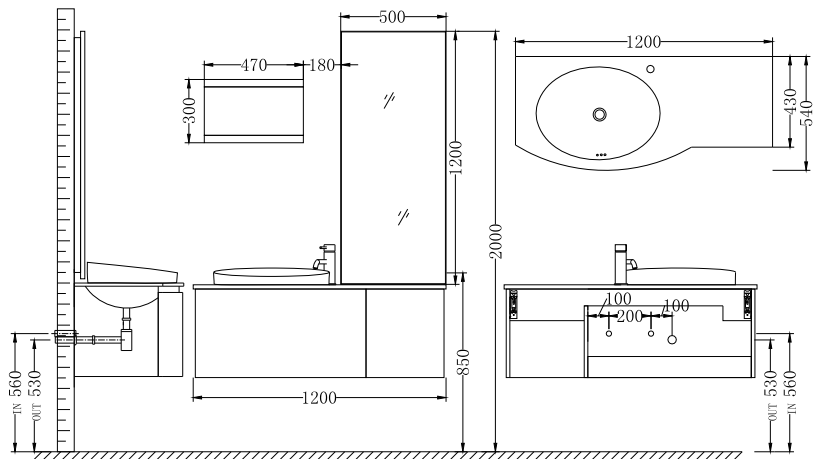

VIRTU USA

MODEL:ES-1048

INSTALLATION

MAIN BODY PARTS

INSTALLATION PARTS

Virtu USA vanities are handcrafted and may vary with a minor manufacturing tolerance. Natural stone characteristics are very subjective and may vary with natural veining, crystallization and lining.

7471 Doig Dr., Garden Grove, CA 92841 Tel: 714-892-6804 Fax: 714-892-6809

ERECTING TOOL

INSTALL, REMOVE, ADJUST OF TOP FAST LOADING HINGE

DRAWER'S HANG, UNLOAD, AND REMOVE

DRAWER'S ADJUST

INSTALLATION INSTRUCTIONS