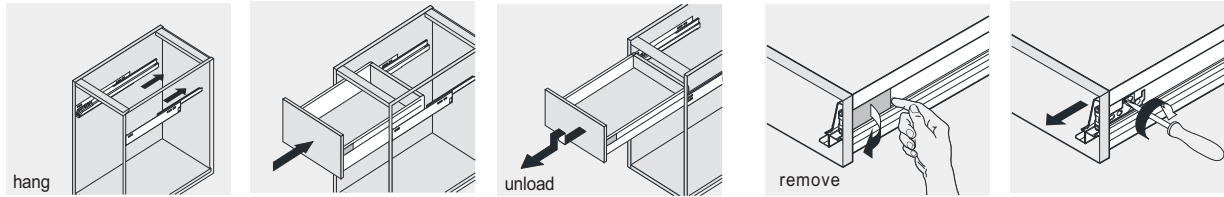

7471 Doig Dr., Garden Grove, CA 92841 Tel: 714-892-6804 Fax: 714-892-6809

ERECTING TOOL

INSTALL, REMOVE, ADJUST OF TOP FAST LOADING HINGE

DRAWER'S HANG, UNLOAD, AND REMOVE

DRAWER'S ADJUST

INSTALLATION INSTRUCTIONS