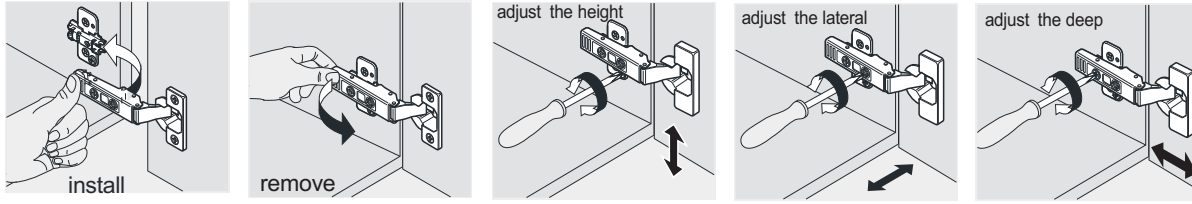

INSTALL, REMOVE, ADJUST OF TOP FAST LOADING HINGE