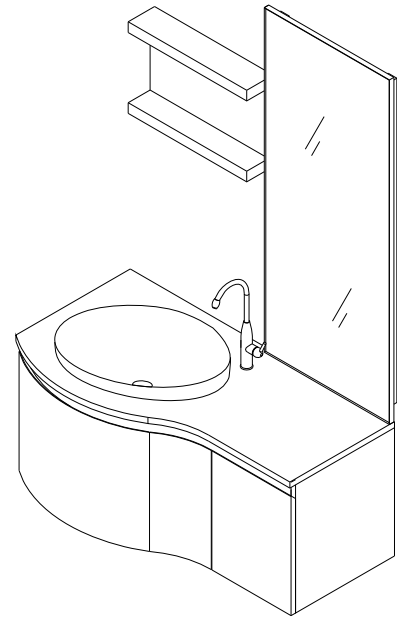

VIRTU USA

MODEL:ES-1048

INSTALLATION

MAIN BODY PARTS

INSTALLATION PARTS

Virtu USA vanities are handcrafted and may vary with a minor manufacturing tolerance. Natural stone characteristics are very subjective and may vary with natural veining, crystallization and lining.