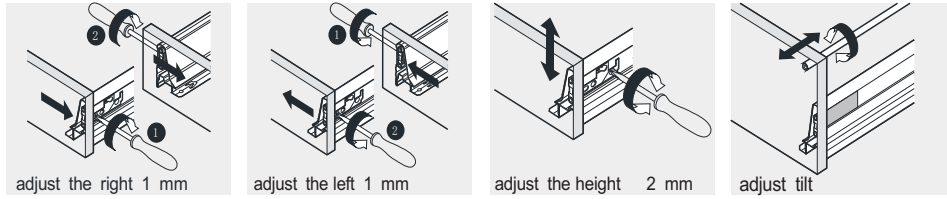

7471 Doig Dr., Garden Grove, CA 92841 Tel: 714-892-6804 Fax: 714-892-6809

ERECTING TOOL

INSTALL, REMOVE, ADJUST OF TOP FAST LOADING HINGE

DRAWER'S HANG, UNLOAD, AND REMOVE

DRAWER'S ADJUST

INSTALLATION INSTRUCTIONS