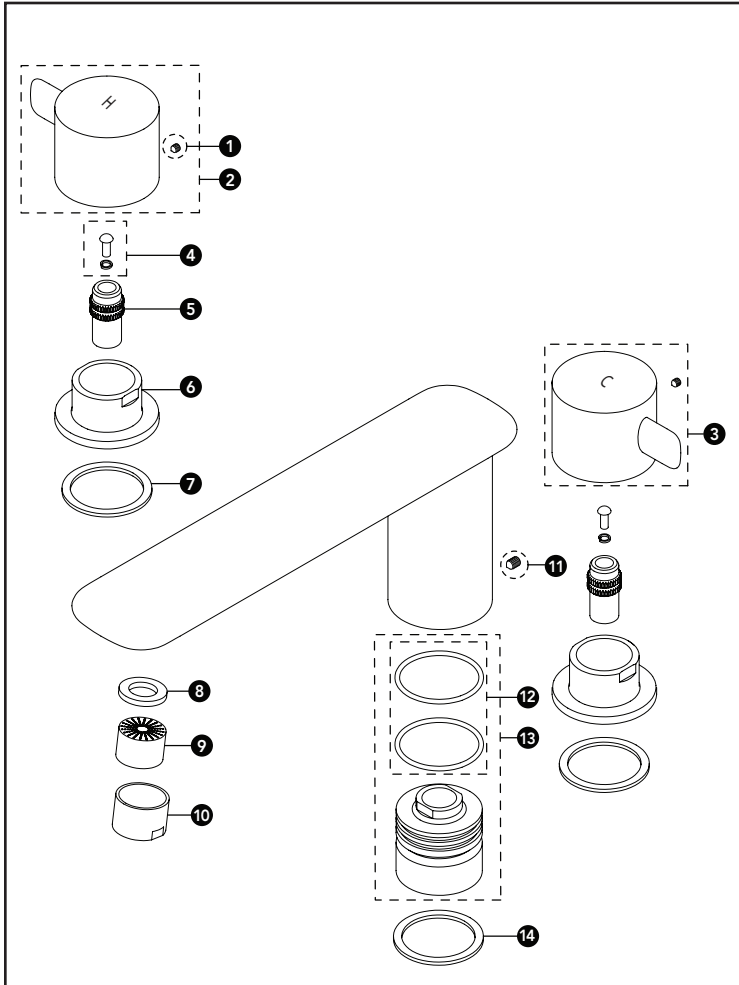

**AQUIA®**  
**Deck-Mounted Bath Faucet**

Item	Part	Description
1	THP4028	Set Screw
2	THP4585#\$\$	Handle (Hot) with Set Screw
3	THP4586#\$\$	Handle (Cold) with Set Screw
4	THP4031	Screw & Washer
5	THP4587	Valve Stem
6	THP4588#\$\$	Escutcheon
7	THP4589	Gasket
8	THP4596	Aerator Gasket
9	THP4597	Aerator
10	THP4598#\$\$	Aerator Housing
11	THP4030	Set Screw
12	THP4590	O-rings
13	THP4591	Adapter with O-rings
14	THP4589	Gasket

LEGEND
\$\$ = Denotes Finish
#CP = Polished Chrome
#BN = Brushed Nickel
#PN = Polished Nickel