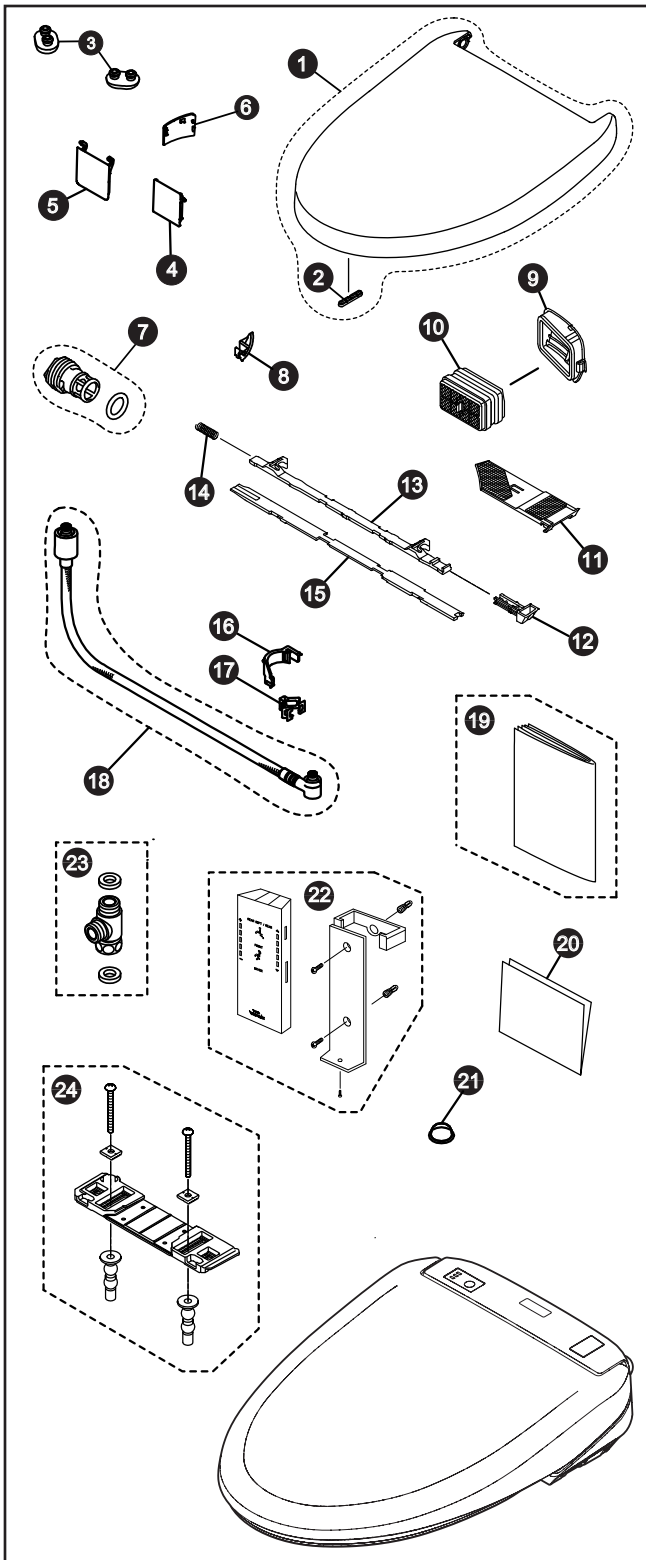

SW573-SW574/SW583-SW584

SW573 - S300e Round
 SW574 - S300e Elongated
 SW583 - S350e Round
 SW584 - S350e Elongated

Washlet® S300e/S350e

Item	Part	Description
1	THU9414#01 THU9414#12 THU9415#01 THU9415#12 THU9412#01 THU9412#12 THU9413#01 THU9413#12	S300e Lid (Elongated) - Cotton White S300e Lid (Elongated) - Sedona Beige S300e Lid (Round) - Cotton White S300e Lid (Round) - Sedona Beige S350e Lid (Elongated) - Cotton White S350e Lid (Elongated) - Sedona Beige S350e Lid (Round) - Cotton White S350e Lid (Round) - Sedona Beige
2	THU9416	Lid Bumper
3	THU9419	Seat Bumper (2)
4	THU9432#01 THU9432#12	Dryer Door - Cotton White Dryer Door - Sedona Beige
5	THU9433#01 THU9433#12	Wand Door - Cotton White Wand Door - Sedona Beige
6	THU9423#01 THU9423#12	Water Drain Cover - Cotton White Water Drain Cover - Sedona Beige
7	THU9445	Water Filter Drain Valve
8	THU9471	Cover
9	THU9474	Deodorizer Louver
10	THU9476	Deodorizer Catalyst
11	THU9477	Deodorizer Air Filter
12	THU9478	Lever Switch
13	THU9479	Lever Assembly
14	THU9480	Lever Spring
15	THU9481	Lever Cover
16	THU9483	Water Supply Connection Cover
17	THU9484	Water Supply Connection Clip
18	THU9585	Water Supply Hose
19	THU9486	Instruction Manual Packet
20	THU8487	Installation Manual
21	THU9488	Top Lid Cushion
22	THU9489 THU9490	S300e Remote Control S350e Remote Control
23	THU9491	Junction Valve
24	THU9492	Baseplate Assembly

Product Number Explanations

Toilet & Seat Combo
 (SW) Washlet®
 (573) Washlet® S300e Round
 (574) Washlet® S300e Elongated
 (583) Washlet® S350e Round
 (584) Washlet® S350e Elongated

Colors
 (#01) Cotton White
 (#12) Sedona Beige