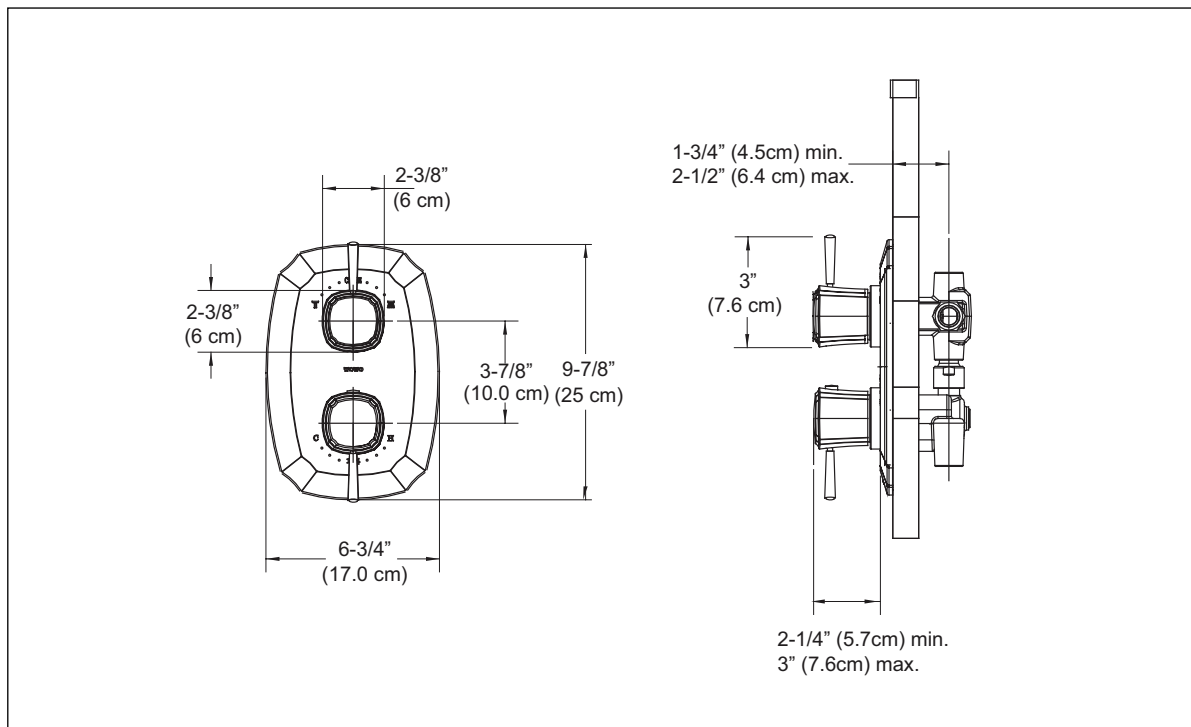

TS970D1

Guinevere® Thermostatic Mixing Valve Trim with Dual Volume Control and Lever Handles

■ DESIGN

Designed to match the Guinevere® Suite of fixtures and fittings, the Guinevere® shower can complement any distinctive bath suite.

■ SPECIFICATIONS

Warranty: Lifetime Limited Warranty
(Residential use)
One Year (Commercial use)

Material: Cast Brass

Shipping Weight: **Individual** 6 lbs.

Shipping Dimensions: **Individual**
11-3/4"L x 10-3/4"W
x 3-1/2"H

■ CODES/STANDARDS

Complies with and exceeds the following standards:
ASME A112.18.1M / CSA B125-2005

Listed by:
IAPMO

Meets the American Disabilities Act Guidelines and
ANSI A117.1

These dimensions and specifications are subject to change without notice.

TS970D1 - Guinevere® Thermostatic Mixing Valve Trim with Dual Volume Control and Lever Handles

TOTO®

TOTO® U.S.A., INC. • 1155 Southern Road, Morrow, GA 30260

Tel. (888) 295-8134 • Fax. (800) 699-4889 • www.totousa.com

Printed in U.S.A. © TOTO® LTD. 08/08 #J10590

Printed on recycled paper

REV 08/08