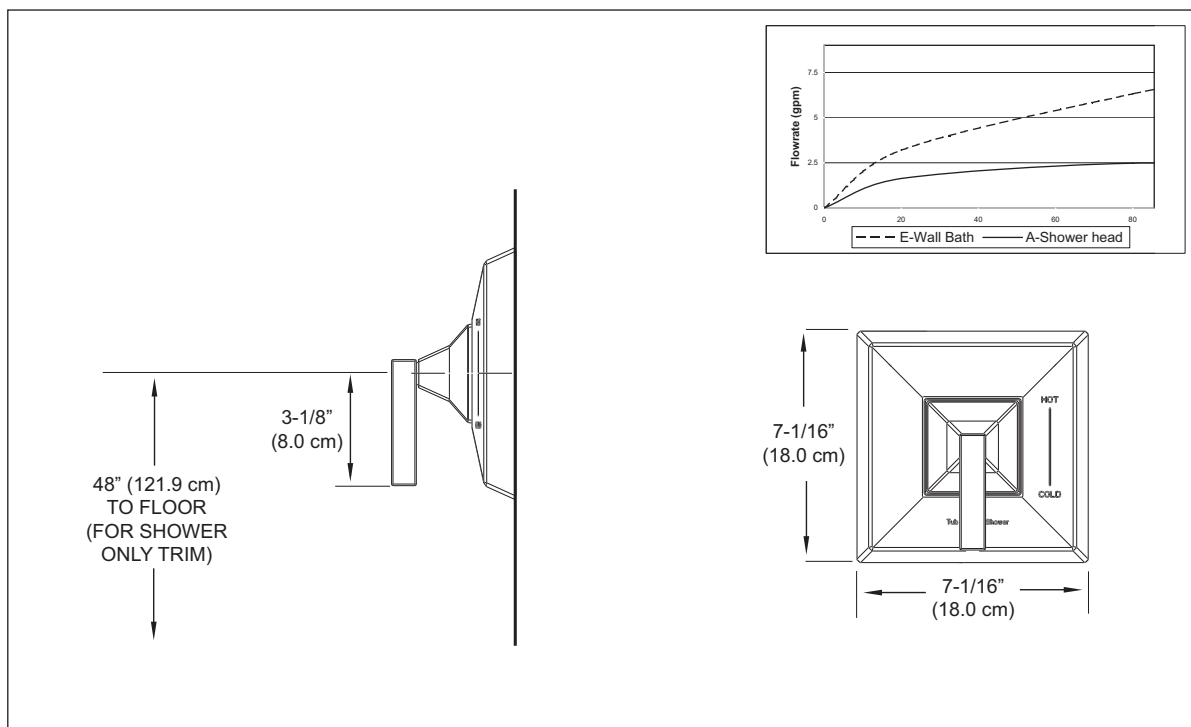

### CODES/STANDARDS

Complies with and exceeds the following standards:  
ASME A112.18.1M / CSA B125

Listed by:  
IAPMO

*These dimensions and specifications are subject to change without notice.*

TS930P - Lloyd® Pressure Balance Valve Trim without Diverter