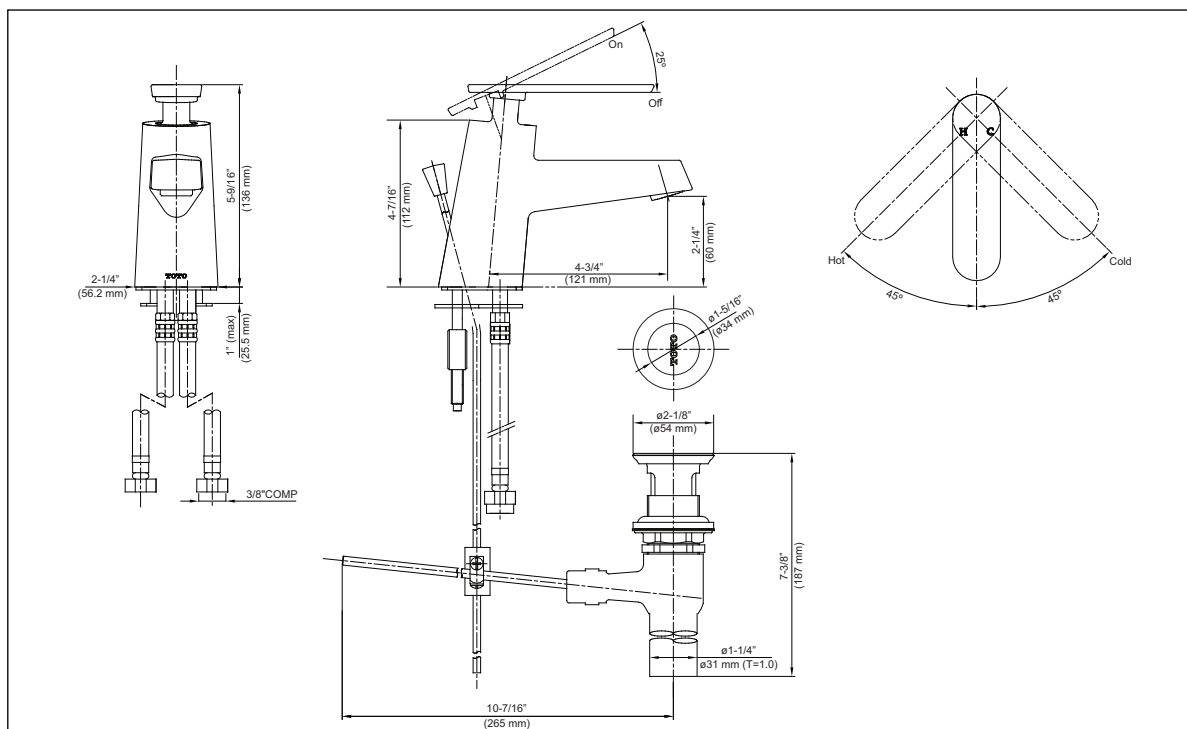

Decorative single-handle lavatory faucet to match the Ethos™ Design N II Suite. 1.5 gpm (5.7 lpm) maximum flow rate.

■ TL690SDL#CP

Ethos™ Design N II single-handle lavatory faucet, polished chrome finish.

SPECIFICATIONS

Flow Rate: 1.5 gpm (5.7 lpm)
maximum flow rate

Warranty: Lifetime Limited Warranty
(Residential use)
One Year (Commercial use)

Material: Cast Brass

Shipping Weight: **Individual** 6 lbs.

Shipping Dimensions: **Individual**
20-1/2"L x 9-3/4"W
x 3-1/2"H

TL690SDL#CP - Ethos™ Design N II Single-lever Lavatory Faucet

TOTO® U.S.A., INC. • 1155 Southern Road, Morrow, GA 30260
Tel. (888) 295-8134 • Fax. (800) 699-4889 • www.totousa.com
Printed in U.S.A. © TOTO® LTD. 01/09 #J10730