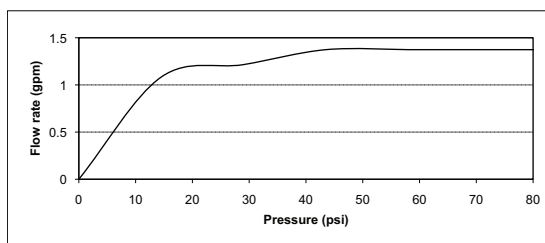

TL690SDL#CP

Ethos™ Design N II Single-handle Lavatory Faucet

DESIGN

Designed to match the Ethos™ Design N II Suite of fixtures and fittings, Ethos™ Design N II faucets can complement any distinctive bath suite. Made from cast brass with washerless ceramic disk valve cartridges, these faucets are durable and offer drip-free performance.

SPECIFICATIONS

Flow Rate: 1.5 gpm (5.7 lpm)
maximum flow rate

Warranty: Lifetime Limited Warranty
(Residential use)
One Year (Commercial use)

Material: Cast Brass

Shipping Weight: **Individual** 6 lbs.

Shipping Dimensions: **Individual**
20-1/2"L x 9-3/4"W
x 3-1/2"H

CODES/STANDARDS

Complies with and exceeds the following standards:
ASME A112.18.1M / CSA B125-2005
NSF 61

Listed by:
IAPMO

Meets the American Disabilities Act Guidelines and
ANSI A117.1

These dimensions and specifications are subject to change
without notice.

TL690SDL#CP - Ethos™ Design N II Single-lever Lavatory Faucet

TOTO® U.S.A., INC. • 1155 Southern Road, Morrow, GA 30260
Tel. (888) 295-8134 • Fax. (800) 699-4889 • www.totousa.com
Printed in U.S.A. © TOTO® LTD. 01/09 #J10730

Printed on recycled paper

Rev 01/09