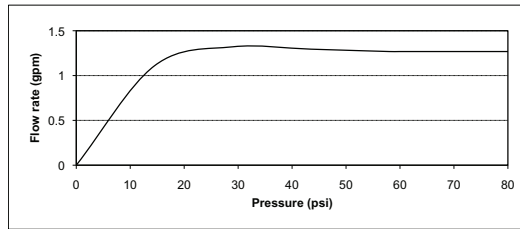

TL690DDL

Ethos Design NII Widespread Lavatory Faucet

DESIGN

Designed to match our line of residential bathroom products, TOTO's® faucets complete any bathroom suite. Made from cast brass with washerless ceramic disk valve cartridges, these faucets are both durable and offer drip free performance.

SPECIFICATIONS

Flow Rate: 1.5 gpm (5.7 lpm)
maximum flow rate

Warranty: Lifetime Limited Warranty
(Residential use)
One Year (Commercial use)

Material: Cast Brass

Shipping Weight: **Individual** 13.2 lbs.

CODES/STANDARDS

Complies with and exceeds the following standards:
ASME A112.18.1/CSA B125
NSF 61/9

Listed by:
IAPMO

Meets the American Disabilities Act Guidelines and
ANSI A117.1

These dimensions and specifications are subject to change
without notice.

Shipping Dimensions: **Individual**
21"L x 14-1/8"W
x 3-3/4"H

TL690DDL#CP - Ethos Design NII Widespread Lavatory Faucet

TOTO® U.S.A., INC. • 1155 Southern Road, Morrow, GA 30260
Tel. (888) 295-8134 • Fax. (770) 282-8701 • www.totousa.com

Printed in U.S.A. © TOTO® LTD. 01/09 #J10680

Printed on recycled paper

Rev. 01/09