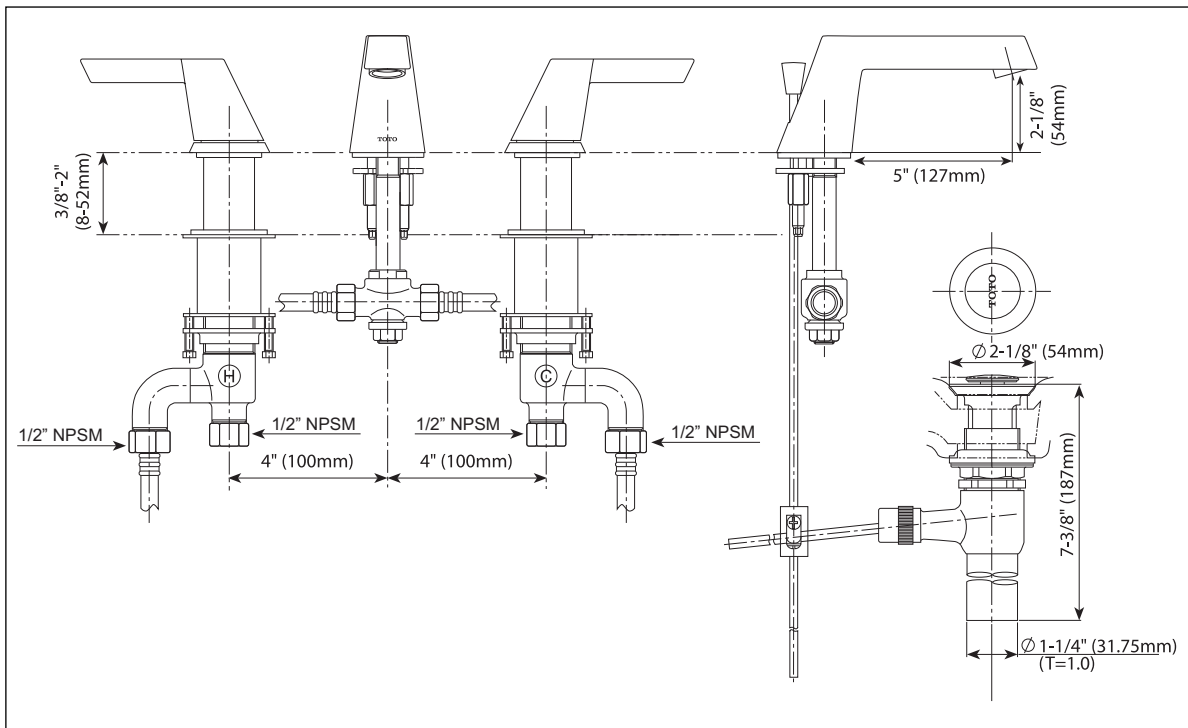

Shipping Dimensions: **Individual**  
21"L x 14-1/8"W  
x 3-3/4"H

TL690DDL#CP - Ethos Design NII Widespread Lavatory Faucet

TOTO® U.S.A., INC. • 1155 Southern Road, Morrow, GA 30260  
Tel. (888) 295-8134 • Fax. (770) 282-8701 • www.totousa.com