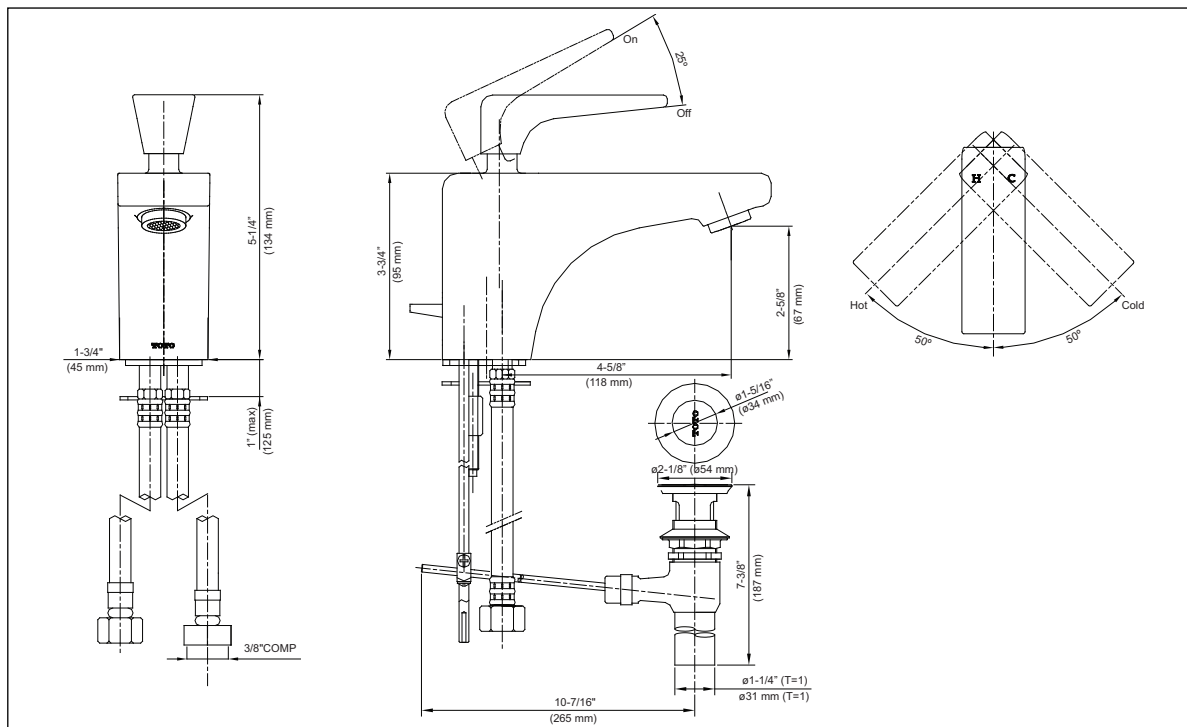

Decorative single-handle lavatory faucet to match the Ethos™ Design C Suite. 1.5 gpm (5.7 lpm) maximum flow rate (Per regulation).

■ TL680SDL#CP

Ethos™ Design C single-handle lavatory faucet, polished chrome finish.

SPECIFICATIONS

Flow Rate: 1.5 gpm (5.7 lpm)
maximum flow rate

Warranty: Lifetime Limited Warranty
(Residential use)
One Year (Commercial use)

Material: Cast Brass

Shipping Weight: **Individual** 6 lbs.

Shipping Dimensions: **Individual**
20-1/2"L x 9-3/4"W
x 3-1/2"H

TL680SDL#CP - Ethos™ Design C Single-lever Lavatory Faucet

TOTO® U.S.A., INC. • 1155 Southern Road, Morrow, GA 30260
Tel. (888) 295-8134 • Fax. (800) 699-4889 • www.totousa.com
Printed in U.S.A. © TOTO® LTD. 01/09 #J10720