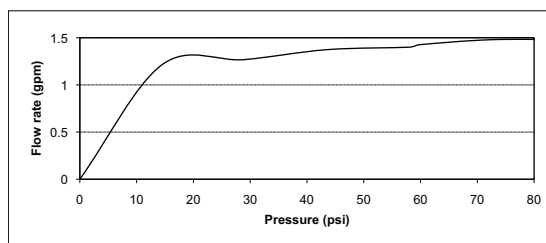

TL680SDL#CP

Ethos™ Design C Single-handle Lavatory Faucet

DESIGN

Designed to match the Ethos™ Design C Suite of fixtures and fittings, Ethos™ Design C faucets can complement any distinctive bath suite. Made from cast brass with washerless ceramic disk valve cartridges, these faucets are durable and offer drip-free performance.

SPECIFICATIONS

Flow Rate: 1.5 gpm (5.7 lpm)
maximum flow rate

Warranty: Lifetime Limited Warranty
(Residential use)
One Year (Commercial use)

Material: Cast Brass

Shipping Weight: **Individual** 6 lbs.

Shipping Dimensions: **Individual**
20-1/2"L x 9-3/4"W
x 3-1/2"H

CODES/STANDARDS

Complies with and exceeds the following standards:
ASME A112.18.1M / CSA B125-2005
NSF 61

Listed by:
IAPMO

Meets the American Disabilities Act Guidelines and
ANSI A117.1

These dimensions and specifications are subject to change
without notice.

TL680SDL#CP - Ethos™ Design C Single-lever Lavatory Faucet

TOTO® U.S.A., INC. • 1155 Southern Road, Morrow, GA 30260
Tel. (888) 295-8134 • Fax. (800) 699-4889 • www.totousa.com
Printed in U.S.A. © TOTO® LTD. 01/09 #J10720

Printed on recycled paper

Rev 01/09