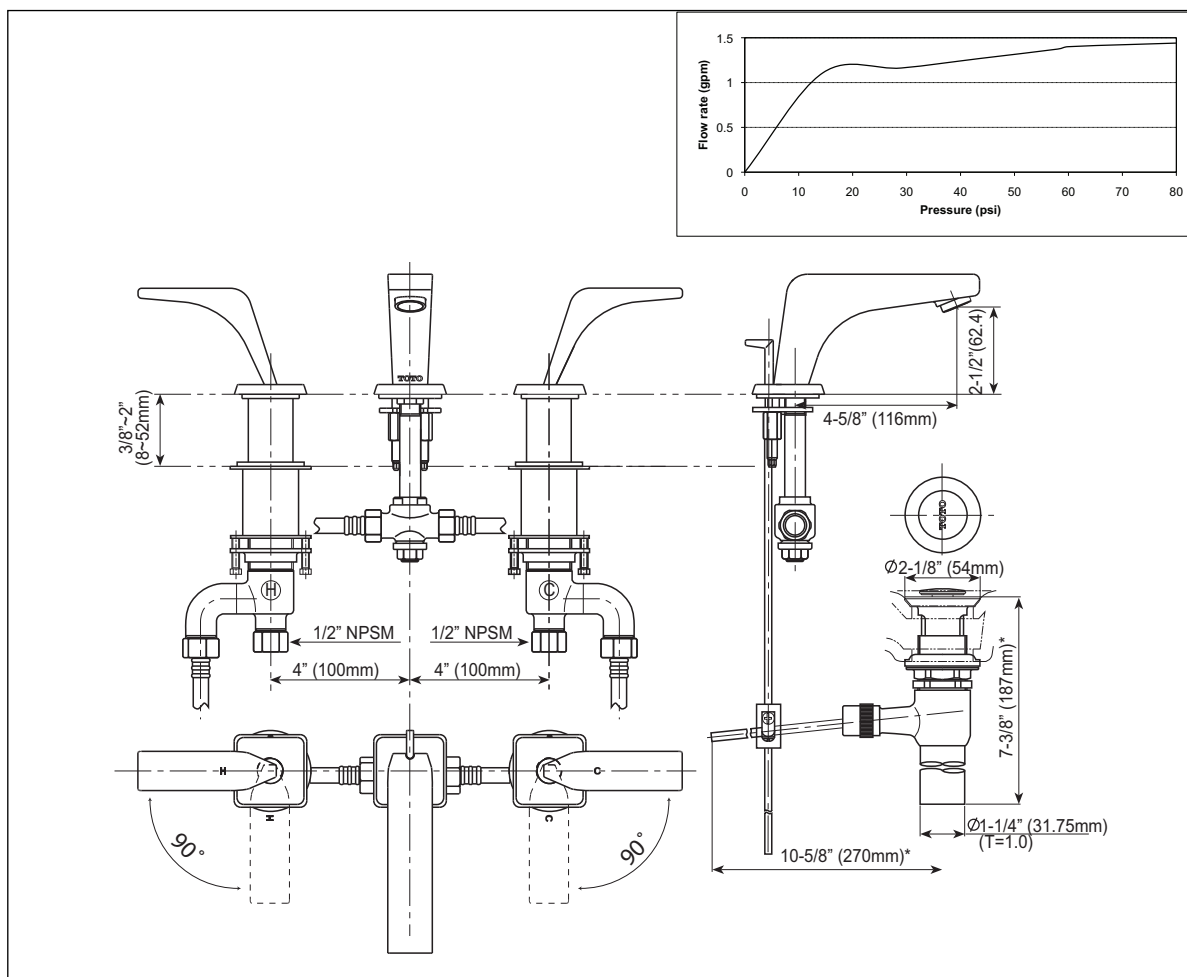

Decorative widespread lavatory faucet to match the Ethos Design C Pedestal Lavatory. 1.5 gpm (5.7 lpm) maximum flow rate.

■ **TL680DDL#CP**

Ethos Design C widespread lavatory faucet, polished chrome finish.

SPECIFICATIONS

Flow Rate: 1.5 gpm (5.7 lpm)
maximum flow rate

Warranty: Lifetime Limited Warranty
(Residential use)
One Year (Commercial use)

Material: Cast Brass

Shipping Weight: **Individual** 12.8 lbs.

Shipping Dimensions: **Individual**

21-1/4"L x 14-1/4"W
x 3-3/4"H

CODES/STANDARDS

Complies with and exceeds the following standards:
ASME A112.18.1/CSA B125
NSF 61/9

Listed by:
IAPMO

 Meets the American Disabilities Act Guidelines and
ANSI A117.1

These dimensions and specifications are subject to change without notice.

TL680DDL#CP - Ethos Design C Widespread Lavatory Faucet

TOTO®

TOTO® U.S.A., INC. • 1155 Southern Road, Morrow, GA 30260
Tel. (888) 295-8134 • Fax. (770) 282-8701 • www.totousa.com
Printed in U.S.A. © TOTO® LTD. 01/09 #J10670