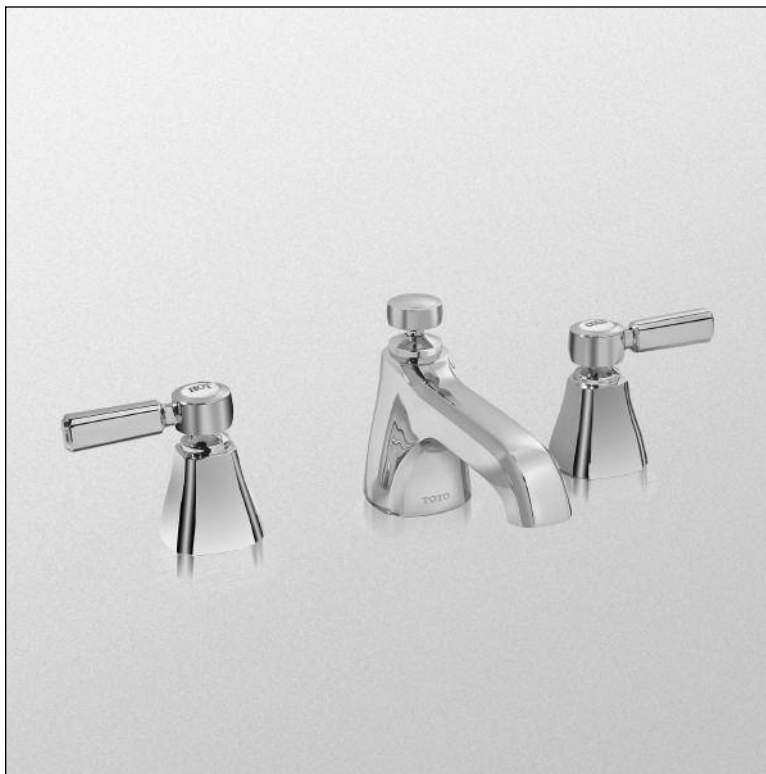

## TL970DD1 Guinevere® Widespread Lavatory Faucet with Lever Handles

TL970DD1 - Guinevere® Widespread Lavatory Faucet with Lever Handles

- Clean, elegant design to complement the Guinevere® design Suite
- Durable finishes and materials
- Brass valve bodies
- 1/4 turn washerless ceramic disk valve cartridge for drip-free performance
- Flexible hose connection for 8" to 16" spread installations
- Pop-up drain

Decorative widespread lavatory faucet to match the Guinevere® design Suite. 2.2 gpm (8.3 lpm) maximum flow rate (Per regulation).

### ■ TL970DD1#CP

Guinevere® widespread lavatory faucet, polished chrome finish.

ADA Compliant

# TL970DD1 Guinevere® Widespread Lavatory Faucet with Lever Handles