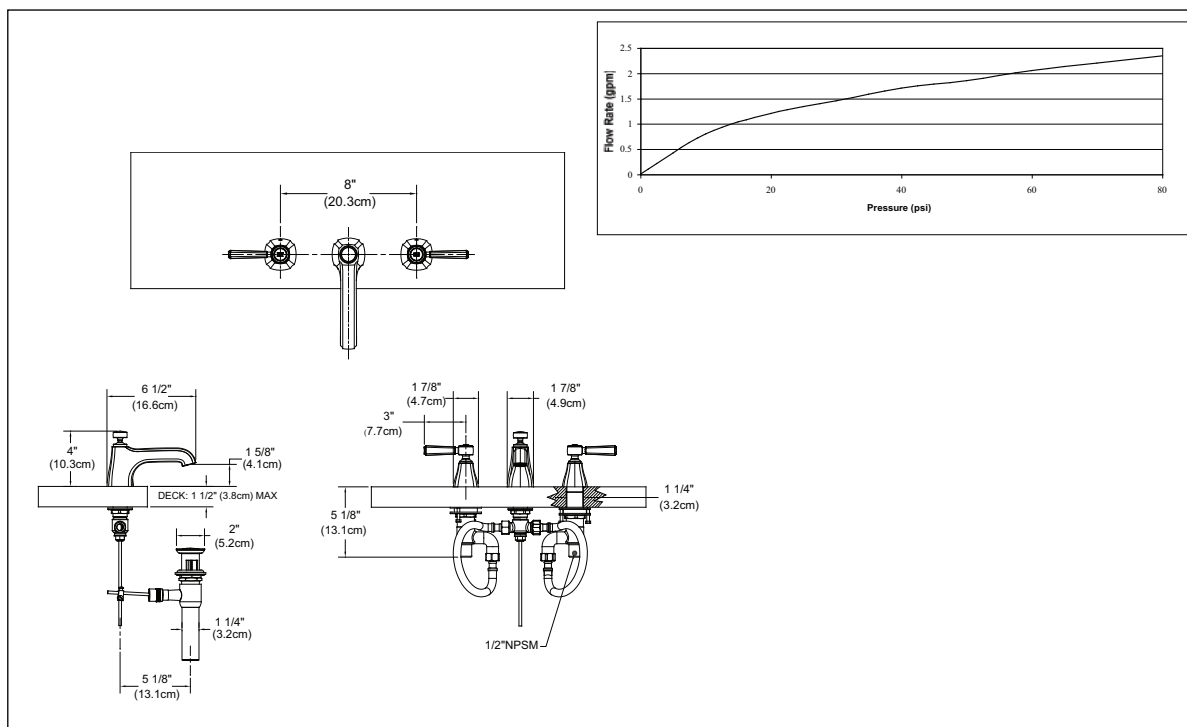

Shipping Dimensions: **Individual**  
20-1/2"L x 9-3/4"W  
x 3-1/2"H

## CODES/STANDARDS

Complies with and exceeds the following standards:  
ASME A112.18.1 / CSA B125-2005  
NSF 61

Listed by:  
IAPMO

Meets the American Disabilities Act Guidelines and  
ANSI A117.1

These dimensions and specifications are subject to change  
without notice.

TL970DD1 - Guinevere® Widespread Lavatory Faucet Lever Handles

**TOTO®**

TOTO® U.S.A., INC. • 1155 Southern Road, Morrow, GA 30260  
Tel. (888) 295-8134 • Fax. (800) 699-4889 • www.totousa.com  
Printed in U.S.A. © TOTO® LTD. 08/08 #J10630