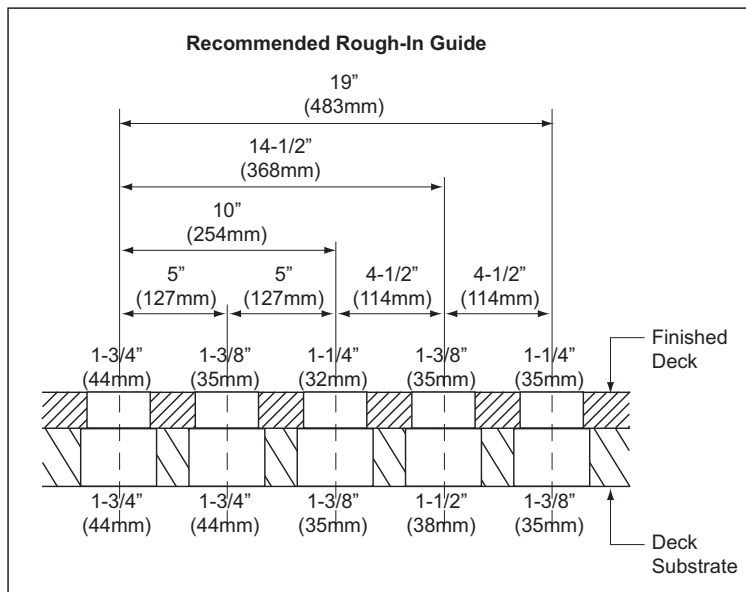

Finishes:
Standard Polished Chrome

Note: Some finishes or colors may be available at a later date. Please periodically check with your TOTO Sales Representative for updates on availabilities.

See Price Book for additional information