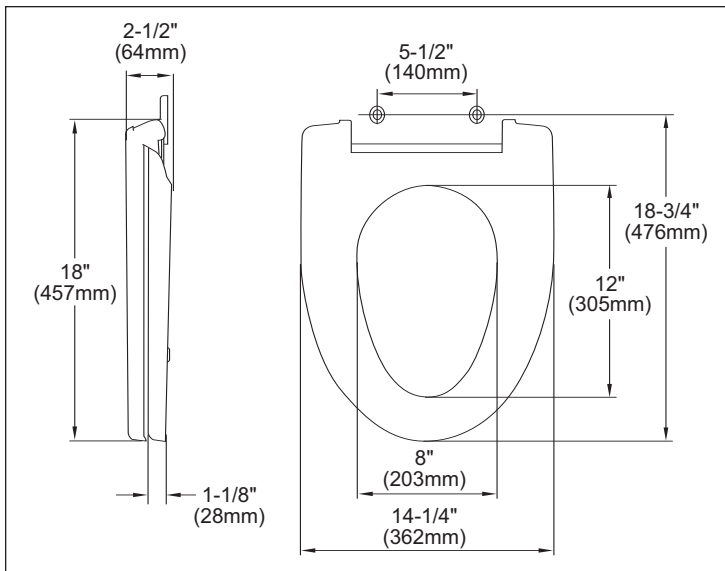

SS214 - Soirée SoftClose Seat

SS214 - Soirée SoftClose Seat

Colors:

Standard #01

Optional See price book for additional colors

Specifications may change without notice.