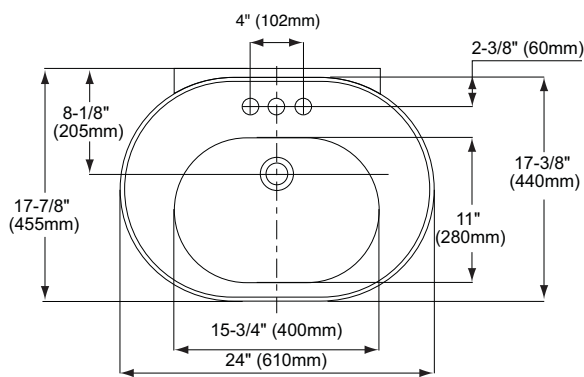

PRODUCT SPECIFICATION

The lavatory shall be 24" length and 17-3/8" depth. The basin shall be 15-3/4" length and 11" width. The lavatory shall be made of vitreous china and be 34" universal height with rear overflow. Lavatory shall be TOTO Model LPT790.8#01-PL.

LPT790.8#01-PL

Waza® Miyabi™ Plum Tree Pedestal Lavatory

SPECIFICATIONS

- Waste 1-1/4" O.D.
- Size 24" L x 17-3/8" D
- Basin 15-3/4" L x 11" W
- Warranty One Year Limited Warranty
- Material Vitreous china
- Shipping Weight LT790.8#01-PL 46 lbs.

PT790#01-PL
25.5 lbs.

- Shipping Dimensions LT790.8#01-PL 25-5/8" L x 19-1/2" W x 9-7/8" H

PT790#01-PL
29-1/2" L x 8-3/8" W x 7-3/4" H

INSTALLATION NOTES

Requires PT790#01-PL pedestal for support. Use proper back support to mount product.