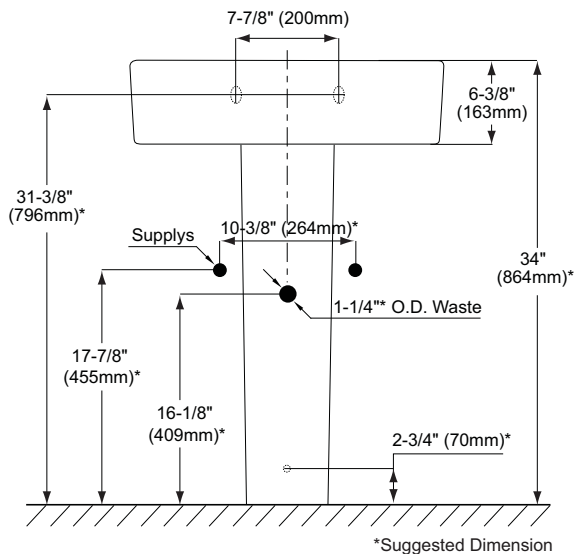

PRODUCT SPECIFICATION

The lavatory shall be 24" length and 17-3/8" depth. The basin shall be 15-3/4" length and 11" width. The lavatory shall be made of vitreous china and be 34" universal height with rear overflow. Lavatory shall be TOTO Model LPT790.8#01-PL.

LPT790.8#01-PL

Waza® Miyabi™ Plum Tree Pedestal Lavatory

SPECIFICATIONS

- Waste 1-1/4" O.D.
- Size 24" L x 17-3/8" D
- Basin 15-3/4" L x 11" W
- Warranty One Year Limited Warranty
- Material Vitreous china
- Shipping Weight LT790.8#01-PL 46 lbs.

PT790#01-PL
25.5 lbs.

- Shipping Dimensions LT790.8#01-PL 25-5/8" L x 19-1/2" W x 9-7/8" H

PT790#01-PL
29-1/2" L x 8-3/8" W x 7-3/4" H

INSTALLATION NOTES

Requires PT790#01-PL pedestal for support. Use proper back support to mount product.