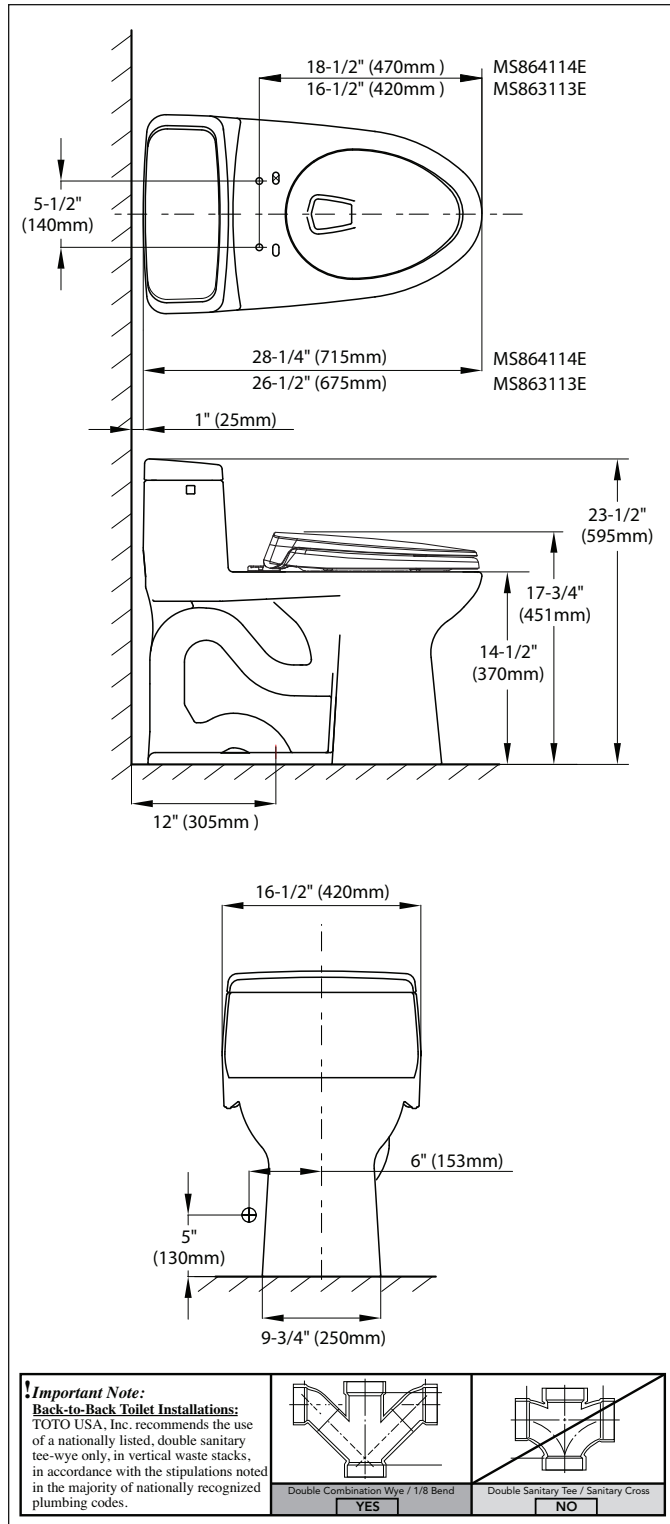

MS864114E / MS863113E

Eco Supreme® One Piece Toilet, 1.28 GPF

■ PERFORMANCE

The TOTO® E-Max® low consumption one piece toilet received high ratings during ANSI/ASME testing at independent laboratories. Designed with a powerful siphon jet flushing action, the bowl offers a large water surface and a 100% glazed trapway.

■ SPECIFICATIONS

Water Use: 1.28 Gpf/4.8Lpf
Flush System: Gravity Feed
(*E-Max® Technology*)

Min. Water Pressure: 8 psi (Static)

Water Surface: 10-5/16" x 8-1/4"

Trap Dia.: 2-1/8"

Rough-in: 12"

Trap Seal: 2-1/2"

Warranty: One Year Limited Warranty

Material: Vitreous China

Shipping Weight: **MS864114E/MS863113E**
97.5 lbs.

Shipping Dimensions:
MS864114E/MS863113E
30-7/16"L x 18-13/16"W
x 23-15/16"H

Fixture dimensions and hydraulic performance meet or exceed ANSI/ASME standard A112.19.2 and CAN/CSA B45 requirements.

Listing / Approvals: c-UPC, City of Los Angeles, State of Massachusetts, and others. WaterSense compliant.

Meets the American Disabilities Act Guidelines and ANSI A117.1 requirements where installed so top of seat is 17"-19" from the finished floor. For installation condition with approach from the left hand side.

These dimensions and specifications are subject to change without notice.

MS864114E / MS863113E - Eco Supreme® Toilet with SoftClose® Seat

TOTO U.S.A., INC. • 1155 Southern Road, Morrow, GA 30260
Tel. (888) 295-8134 • Fax. (770) 282-8701 • www.totousa.com
Printed in U.S.A. © TOTO LTD. 03/07 #A10390

Printed on recycled paper

REV 04/09