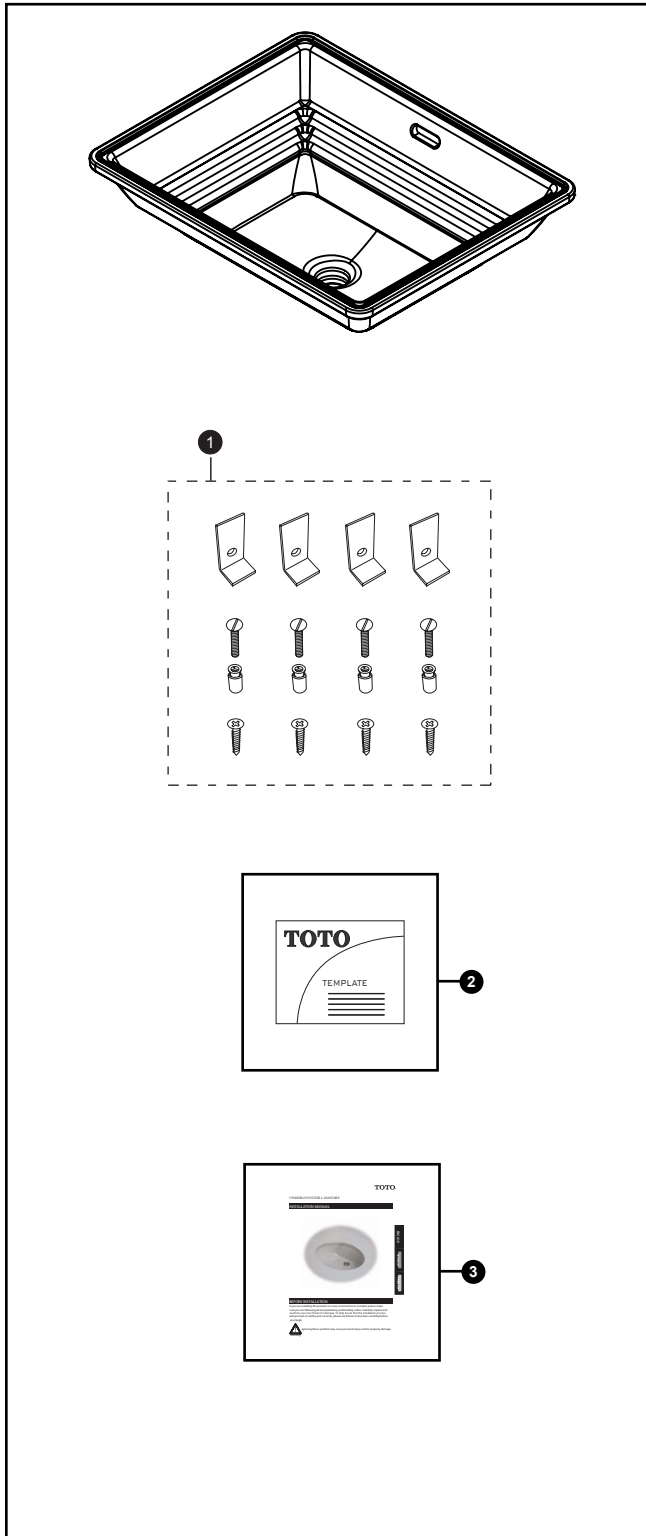

**Promenade®  
Under Counter Lavatory**

No.	Part Number	Description	Qty
1	THU077	Mounting hardware - Under Counter	1
2	0GU165	Template	1
3	0GU035-2	Installation Instructions - Under Counter	1

**Product Number Explanations**

**Under Counter Lavatory**

(LT) Lavatory  
(533) Model

**Colors**

- (#01) Cotton
- (#03) Bone
- (#11) Colonial White
- (#12) Sedona Beige
- (#51) Ebony