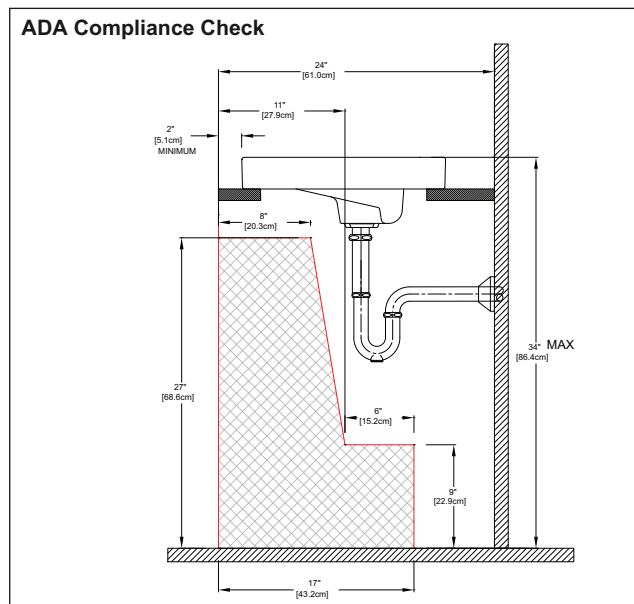

TOTO®

TOTO® U.S.A., INC. • 1155 Southern Road, Morrow, GA 30260
Tel. (888) 295-8134 • Fax. (800) 699-4889 • www.totousa.com
Printed in U.S.A. © TOTO® LTD. 10/07 #C30525

Printed on recycled paper