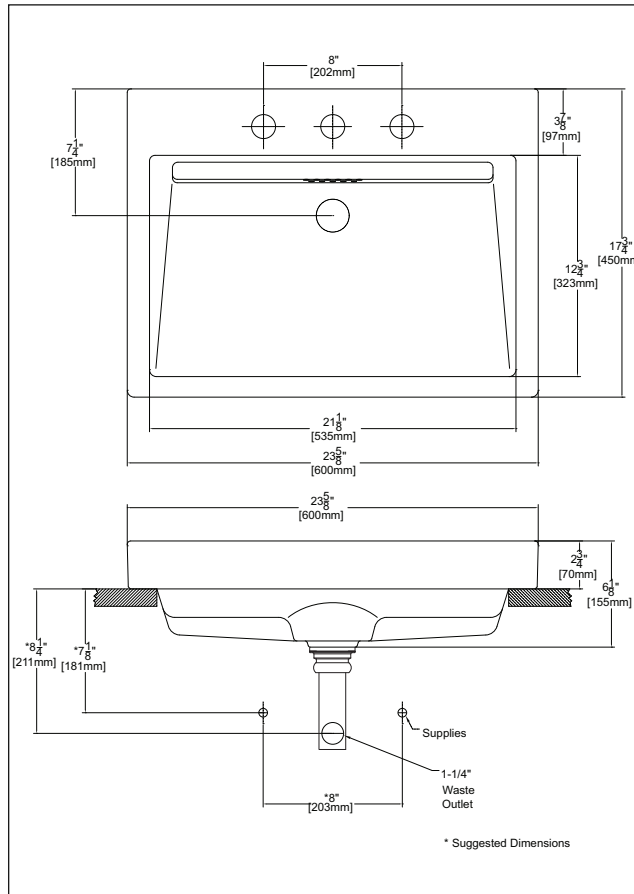

Fireclay vessel lavatory. Complete with installation hardware, template, drain fitting and sealing compound.

- **LT171G**
Lavatory with single-hole
- **LT171.8G**
Lavatory with 8" faucet centers

■ **Design Note:**
Given Soiree's unique laminar flow, TOTO recommends not to use the Soiree® faucet with this lavatory.

DESIGN

Spacious wide basin with traditional design. Durable fireclay offers years of quality use.

SPECIFICATIONS

Waste: 1-1/4" O.D.
 Size: 23-5/8" W x 17-3/4" D
 Basin: 21-5/8" W x 12-3/4" D
 Warranty: Five Year Limited Warranty
 Material: Fireclay

Shipping Weight: 31 lbs.

Shipping Dimensions: 24-1/4" W x 18-3/8" D
 x 7-1/2" H

Fixture dimensions and hydraulic performance meet or exceed ANSI/ASME standard A112.19.9M and CAN/CSA B 45 requirements.

Listing / Approvals: IAPMO/UPC, City of Los Angeles, State of Massachusetts, c-UPC for Canada, and others.

Meets the American Disabilities Act Guidelines and ANSI A117.1 requirements when countertop installed 864mm (34") from finished floor and lavatory installed 51mm (2") minimum from the front edge.

These dimensions and specifications are subject to change without notice.