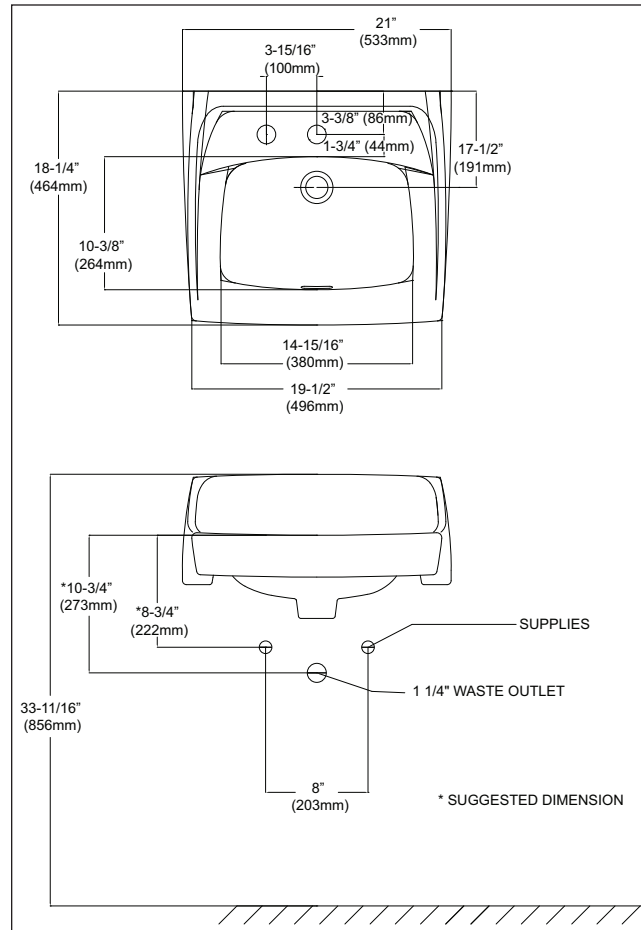

LT307

Commercial Wall-Hung Lavatory

FUNCTION

Durable vitreous china offers years of use.

SPECIFICATIONS

Waste: 1 1/4" O.D.
Size: 21"W x 18 1/4"D
Warranty: One Year Limited Warranty
Material: Vitreous china

Shipping Weight: **LT307 / LT307.4 / LT307.8**
40 lbs.

Shipping Dimensions: **LT307 / LT307.4 / LT307.8**
22 5/8"L x 19 1/8"W x 13 3/4"H

Recommended carrier:

Jay R. Smith 0700 (Concealed Arms) with 19" arms
0800 (Wall Support Plate)

Fixture dimensions meet ANSI/ASME standard
A112.19.2M and CAN/CSA B 45 requirements.

Listing / Approvals: IAPMO/UPC, CSA, City of Los Angeles, State of Massachusetts, and others.

Meets the American Disabilities Act Guidelines and ANSI A117.1 requirements when countertop installed 864mm (34") from finished floor.

These dimensions and specifications are subject to change without notice.