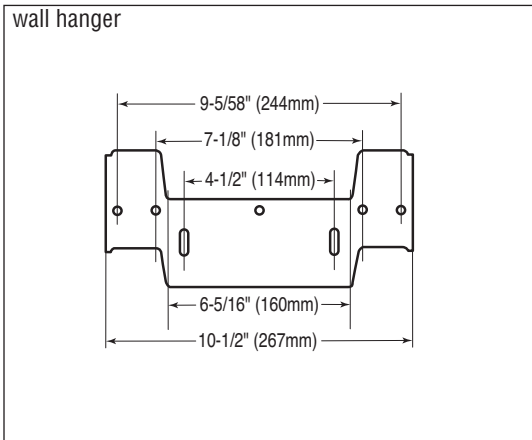

LT307

Commercial Wall-Hung Lavatory

FUNCTION

Durable vitreous china offers years of use.

SPECIFICATIONS

Waste: 1 1/4" O.D.
Size: 21"W x 18 1/4"D
Warranty: One Year Limited Warranty
Material: Vitreous china

Shipping Weight: **LT307 / LT307.4 / LT307.8**
40 lbs.

Shipping Dimensions: **LT307 / LT307.4 / LT307.8**
22 5/8"L x 19 1/8"W x 13 3/4"H

Recommended carrier:

Jay R. Smith 0700 (Concealed Arms) with 19" arms
0800 (Wall Support Plate)

Fixture dimensions meet ANSI/ASME standard
A112.19.2M and CAN/CSA B 45 requirements.

Listing / Approvals: IAPMO/UPC, CSA, City of Los Angeles, State of Massachusetts, and others.

Meets the American Disabilities Act Guidelines and ANSI A117.1 requirements when countertop installed 864mm (34") from finished floor.

These dimensions and specifications are subject to change without notice.