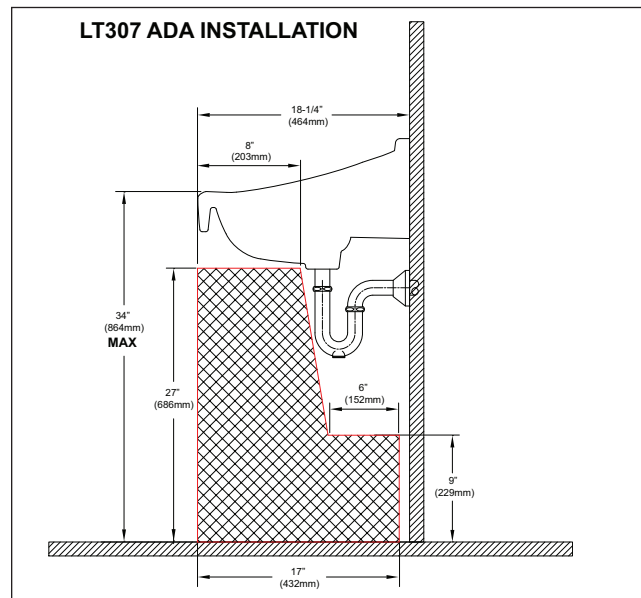

LT307.4

TOTO U.S.A., INC. • 1155 Southern Road, Morrow, GA 30260
Tel. (770) 282-8686 • Fax. (770) 282-8701 • www.totousa.com

Printed in U.S.A. © TOTO LTD. 4/01

Printed on recycled paper

REV 10/07