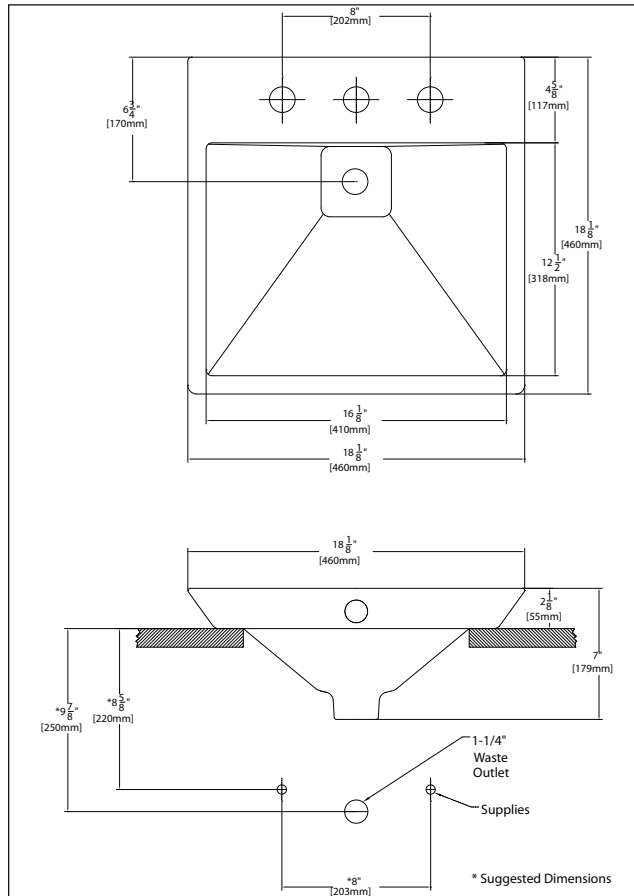

Fireclay vessel lavatory. Complete with installation hardware, template, and sealing compound.

- **LT172G**
Lavatory with single-hole
- **LT172.8G**
Lavatory with 8" faucet centers

■ **Design Note:**
Given Soiree's unique laminar flow, TOTO recommends not to use the Soiree® faucet with this lavatory.

Kiwami® Renesse® Design II Vessel Lavatory

DESIGN

Spacious wide basin with traditional design. Durable fireclay offers years of quality use.

SPECIFICATIONS

Waste: 1-1/4" O.D.
 Size: 18-1/8" W x 18-1/8" D
 Basin: 16-1/8" W x 12-1/2" D
 Warranty: Five Year Limited Warranty
 Material: Fireclay

Shipping Weight: 21 lbs.

Shipping Dimensions: 18-3/4" W x 18-3/4" D
 x 8-1/2" H

Fixture dimensions and hydraulic performance meet or exceed ANSI/ASME standard A112.19.9M and CAN/CSA B 45 requirements.

Listing / Approvals: IAPMO/UPC, City of Los Angeles, State of Massachusetts, c-UPC for Canada, and others.

Meets the American Disabilities Act Guidelines and ANSI A117.1 requirements when countertop installed 864mm(34") from finished floor and lavatory installed 51mm(2") minimum from the front edge.

These dimensions and specifications are subject to change without notice.