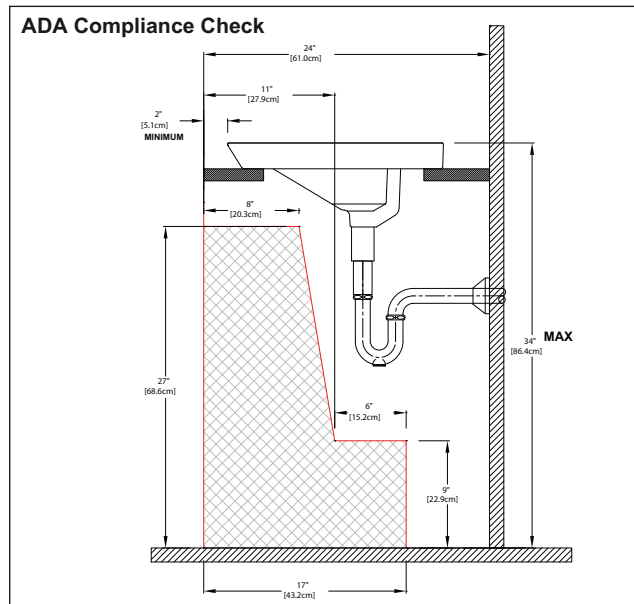

TOTO®

TOTO® U.S.A., INC. • 1155 Southern Road, Morrow, GA 30260
Tel. (888) 295-8134 • Fax. (800) 699-4889 • www.totousa.com
Printed in U.S.A. © TOTO® LTD. 10/07 #C30530

Printed on recycled paper