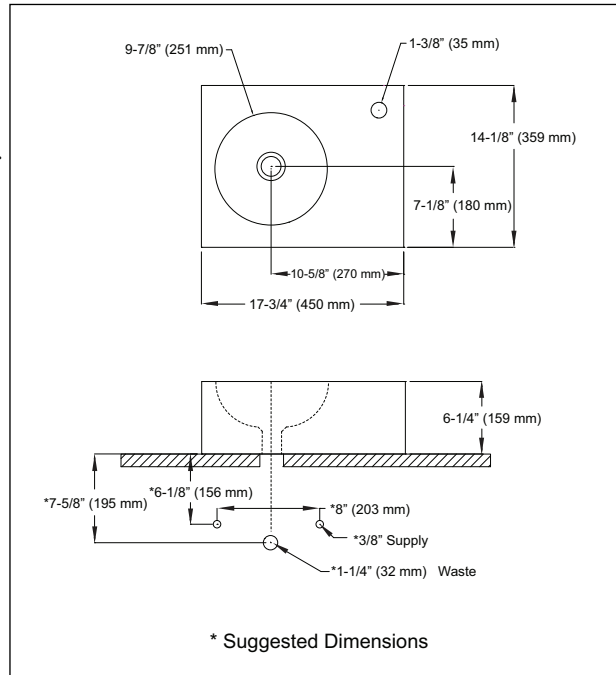

LT163

Waza™ Vessel Lavatory

■ DESIGN

Spacious wide basin with contemporary design.

■ FUNCTION

Durable fired pottery clay offers years of quality use.

■ SPECIFICATIONS

Waste: 1-1/4" O.D.

Size: 17-3/4"W x 14-1/8"D

Basin: 9-7/8" DIA.

Material: Fired Pottery Clay

Warranty: One Year Limited Warranty

Shipping Weight: **LT163** 39 lbs.

Shipping Dimensions: **LT163**
21"W x 17-1/2"D
x 9"H

These dimensions and specifications are subject to change without notice.

LT163 - Waza™ Vessel Lavatory