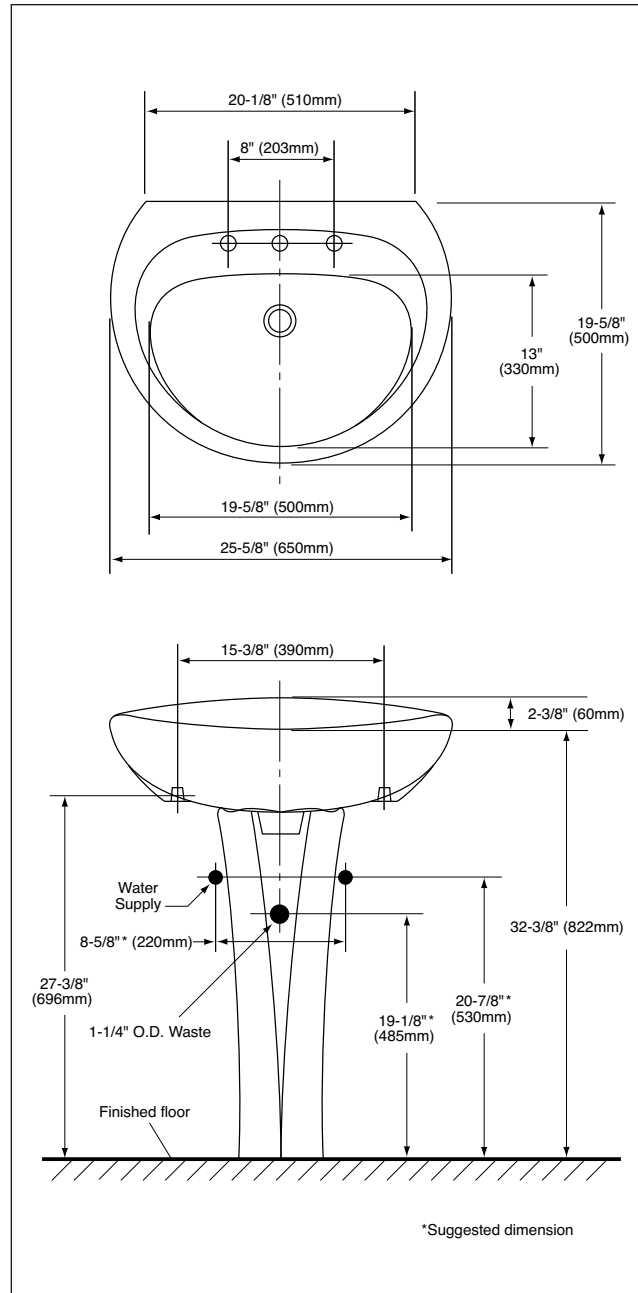

LPT620 Pedestal Lavatory

DESIGN

With gentle curves and statuesque design, this beautiful pedestal lavatory is designed to match the toilet suite. Durable vitreous china offers years of quality use.

SPECIFICATIONS

Waste: 1-1/4" O.D.
Size: 25-5/8"W x 19-5/8"D
Basin: 19-5/8"W x 13"D
Height: Floor to Rim 32-3/8"
Warranty: Five Year Limited Warranty
Material: Vitreous China

Shipping Weight: **LT620 / LT620.4 /**
LT620.8
46.5 lbs.
PT620
15.5 lbs.

Shipping Dimensions: **LT620 / LT620.4 /**
LT620.8
21-5/8"L x 28-3/8"W
x 10-1/4"H

PT620
27"L x 7-1/8"W x 9"H

Fixture dimensions and hydraulic performance meet or exceed ANSI/ASME standard A112.19.2M and CAN/CSA B 45 requirements.

Listing / Approvals: IAPMO/UPC, CSA, City of Los Angeles, State of Massachusetts, and others.

These dimensions and specifications are subject to change without notice.

LPT620.8 - Pedestal Lavatory

TOTO®

TOTO U.S.A., INC. • 1155 Southern Road, Morrow, GA 30260
Tel. (770) 282-8686 • Fax. (770) 282-8701 • www.totousa.com

Printed in U.S.A. © TOTO LTD. 4/01

Printed on recycled paper

REV 01/08