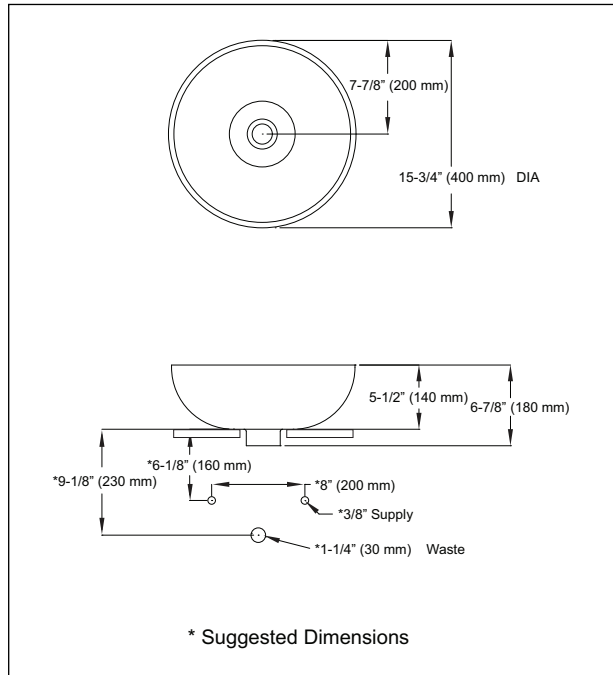

Size: 15-3/4" DIA.

Basin: 14-3/4" DIA.

Material: Fired Pottery Clay

Warranty: One Year Limited Warranty

Shipping Weight: **LT162** 22 lbs.

Shipping Dimensions: **LT162**
 19-1/4"W x 19-1/4"D
 x 9-1/2"H

CODES/STANDARDS

Meets the American Disabilities Act Guidelines and
 ANSI A117.1

These dimensions and specifications are subject to change without notice.

LT162 - Waza™ Vessel Lavatory

Recommended ADA Installation

TOTO® U.S.A., INC. • 1155 Southern Road, Morrow, GA 30260