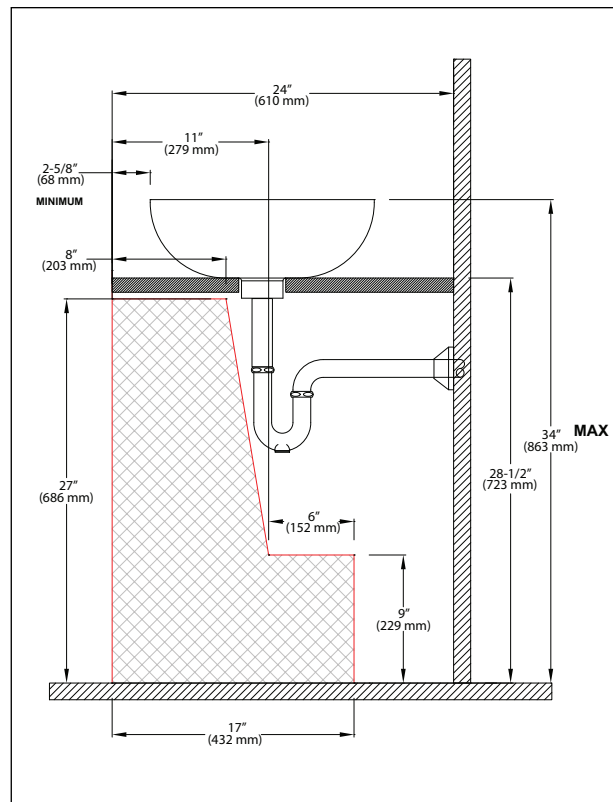

LT162

Waza™ Vessel Lavatory

DESIGN

Spacious wide basin with contemporary design.

FUNCTION

Durable fired pottery clay offers years of quality use.

SPECIFICATIONS

Waste: 1-1/4" O.D.

Size: 15-3/4" DIA.

Basin: 14-3/4" DIA.

Material: Fired Pottery Clay

Warranty: One Year Limited Warranty

Shipping Weight: **LT162** 22 lbs.

Shipping Dimensions: **LT162**
 19-1/4"W x 19-1/4"D
 x 9-1/2"H

CODES/STANDARDS

Meets the American Disabilities Act Guidelines and
 ANSI A117.1

These dimensions and specifications are subject to change without notice.

LT162 - Waza™ Vessel Lavatory

Recommended ADA Installation

TOTO® U.S.A., INC. • 1155 Southern Road, Morrow, GA 30260