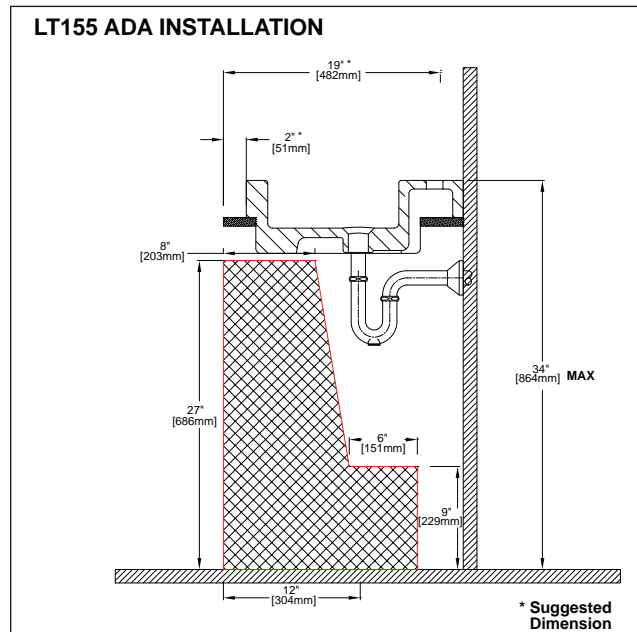

TOTO®

TOTO® U.S.A., INC. • 1155 Southern Road, Morrow, GA 30260
Tel. (888) 295-8134 • Fax. (800) 699-4889 • www.totousa.com
Printed in U.S.A. © TOTO® LTD. 10/07 #C30515

Printed on recycled paper