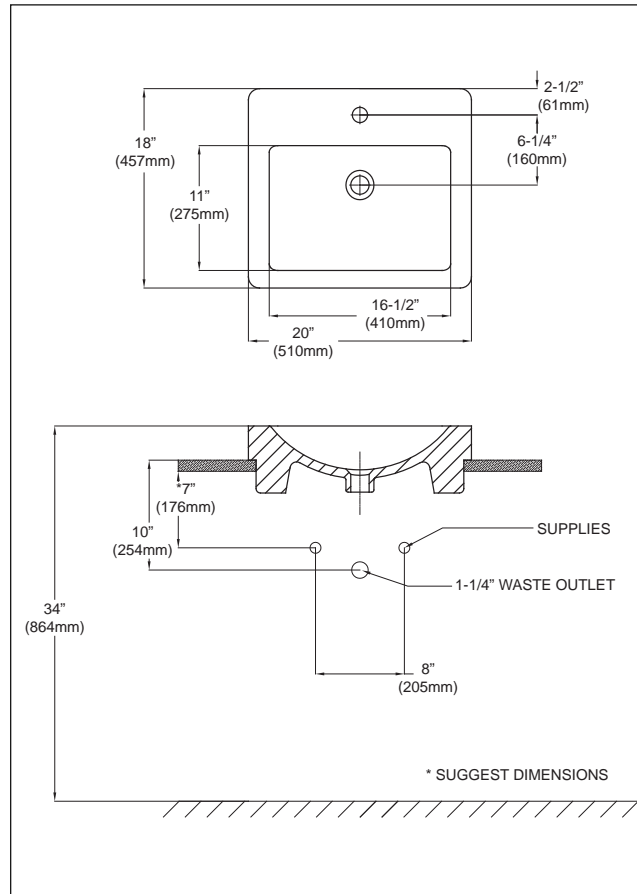

SPECIFICATIONS

Waste: 1-1/4" O.D.
 Size: 20"W x 18"D
 Basin: 16-1/2"W x 11"D
 Warranty: Five Year Limited Warranty
 Material: Fired clay

Shipping Weight: 32.5 lbs.

Shipping Dimensions: 28-9/16"W x 20-1/4"D x 9-1/16"H

Fixture dimensions and hydraulic performance meet or exceed ANSI/ASME standard A112.19.2 and CAN/CSA B 45 requirements.

Listing / Approvals: IAPMO/UPC, City of Los Angeles, State of Massachusetts, c-UPC for Canada, and others.

Meets the American Disabilities Act Guidelines and ANSI A117.1 requirements when countertop installed 864mm(34") from finished floor and lavatory installed 51mm(2") minimum from the front edge.

These dimensions and specifications are subject to change without notice.