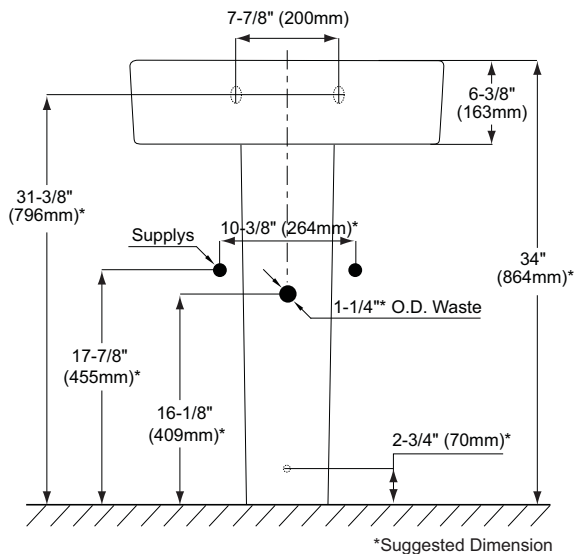

PRODUCT SPECIFICATION

The lavatory shall be 24" length and 17-3/8" depth. The basin shall be 15-3/4" length and 11" width. The lavatory shall be made of vitreous china and be 34" universal height with rear overflow. Lavatory shall be TOTO Model LPT790.8#01-PP.

LPT790.8#01-PP

Waza® Miyabi™ Pine Tree Pedestal Lavatory

SPECIFICATIONS

- Waste 1-1/4" O.D.
- Size 24" L x 17-3/8" D
- Basin 15-3/4" L x 11" W
- Warranty One Year Limited Warranty
- Material Vitreous china
- Shipping Weight LT790.8#01-PP 46 lbs.

PT790#01-PP
25.5 lbs.

- Shipping Dimensions LT790.8#01-PP 25-5/8" L x 19-1/2" W x 9-7/8" H

PT790#01-PP
29-1/2" L x 8-3/8" W x 7-3/4" H

INSTALLATION NOTES

Requires PT790#01-PP pedestal for support. Use proper back support to mount product.