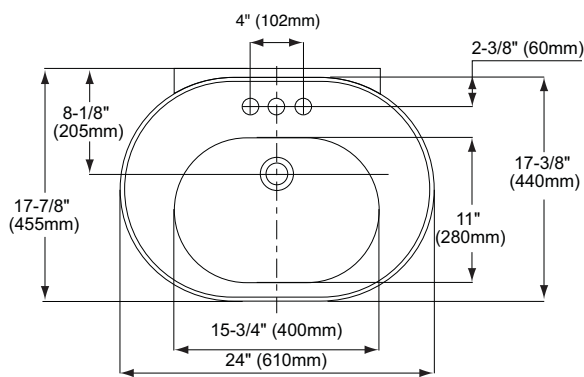

PRODUCT SPECIFICATION

The lavatory shall be 24" length and 17-3/8" depth. The basin shall be 15-3/4" length and 11" width. The lavatory shall be made of vitreous china and be 34" universal height with rear overflow. Lavatory shall be TOTO Model LPT790.8#01-PP.

LPT790.8#01-PP

Waza® Miyabi™ Pine Tree Pedestal Lavatory

SPECIFICATIONS

- Waste 1-1/4" O.D.
- Size 24" L x 17-3/8" D
- Basin 15-3/4" L x 11" W
- Warranty One Year Limited Warranty
- Material Vitreous china
- Shipping Weight LT790.8#01-PP 46 lbs.

PT790#01-PP
25.5 lbs.

- Shipping Dimensions LT790.8#01-PP 25-5/8" L x 19-1/2" W x 9-7/8" H

PT790#01-PP
29-1/2" L x 8-3/8" W x 7-3/4" H

INSTALLATION NOTES

Requires PT790#01-PP pedestal for support. Use proper back support to mount product.