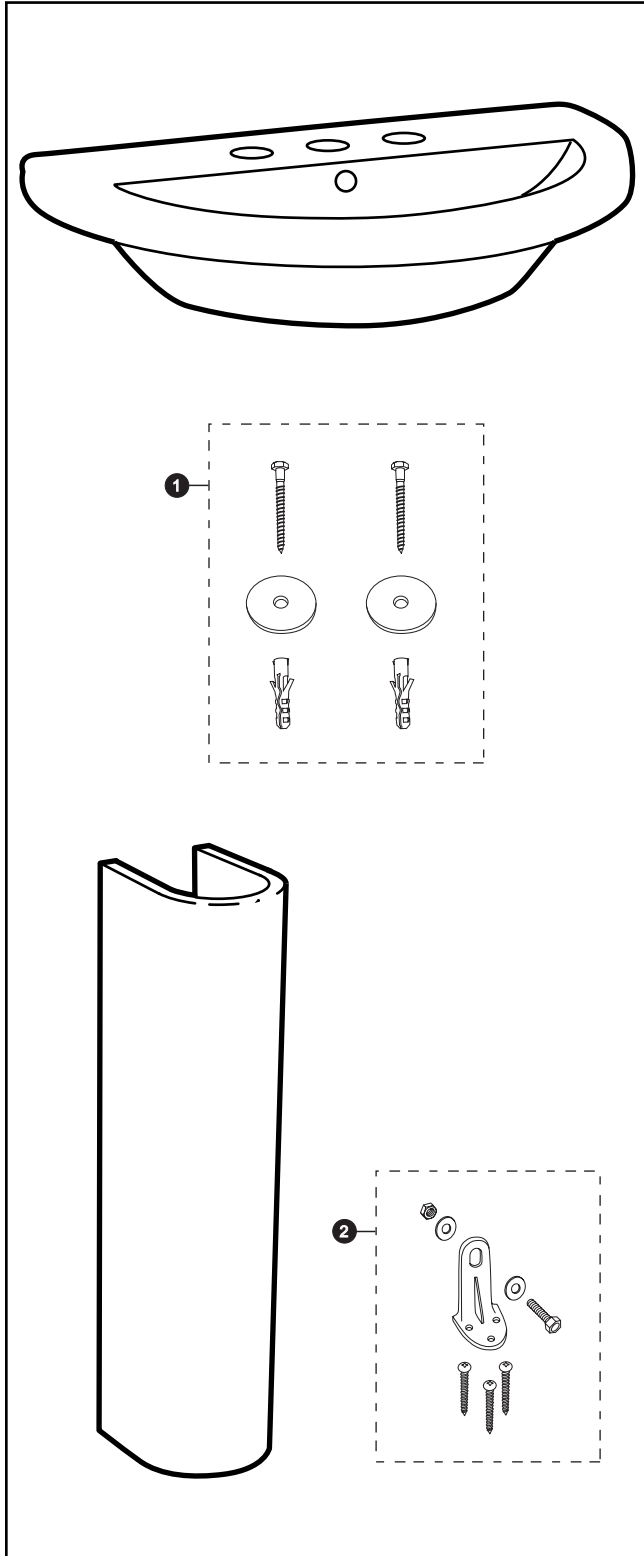

LPT325G

LPT325G	LPT325.4G	LPT325.8G
LT325G	LT325.4G	LT325.8G
PT325	PT325	PT325

24-9/16" Pedestal Lavatory, (including SanaGloss®)

Item	Part	Description
1	THU125	Mounting Set
2	TL510ER	Mounting Set - Floor

Product Number Explanations

Pedestal Lavatory
 (LPT) Pedestal Lavatory
 (325) Model
 (.4) 4" Centers
 (.8) 8" Centers
 (G) SanaGloss®

Lavatory
 (LT) Lavatory
 (325) Model
 (.4) 4" Centers
 (.8) 8" Centers
 (G) SanaGloss®

Pedestal
 (PT) Pedestal
 (325) Model

Colors
 (#01) Cotton
 (#12) Sedona Beige