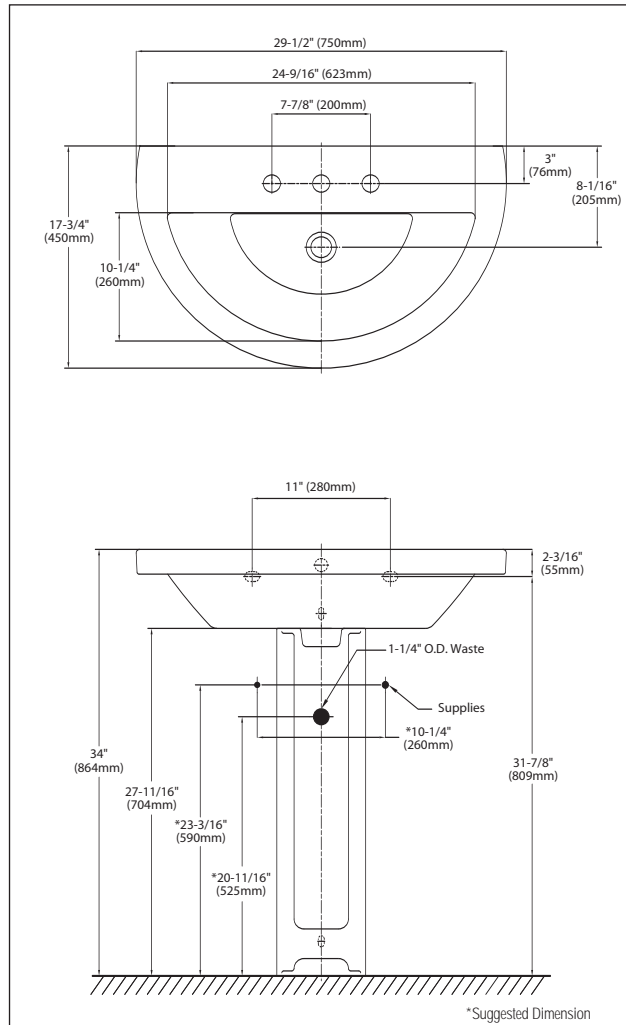

LPT325G

Pedestal Lavatory

■ DESIGN

Stylish geometric design, pedestal lavatory. Designed to compliment a variety of design styles, the LPT325G has the added benefit of TOTO's SanaGloss® glazing technology, making it virtually self-cleaning.

■ SPECIFICATIONS

Waste: 1-1/4" O.D.
Size: 29-1/2"W x 17-3/4"D
Basin: 24-9/16"W x 10-1/4"D
Warranty: Five Year Limited Warranty
Material: Vitreous china

Shipping Weight: **LT325G / LT325.4G /
LT325.8G**
47 lbs.

PT325
27 lbs.

Shipping Dimensions: **LT325G / LT325.4G /
LT325.8G**
30-5/16"W x 18-1/8"D
x 8-5/8"H

PT325
28-3/8"W x 7-7/8"D
x 7-11/16"H

⚠ **Caution: Requires PT325 pedestal for support.**

⚠ **Caution: Use proper back support to mount product.**

Fixture dimensions and hydraulic performance meet or exceed ANSI/ASME standard A112.19.2M and CAN/CSA B 45 requirements.

Listing / Approvals: IAPMO/UPC, City of Los Angeles, State of Massachusetts, c-UPC for Canada, and others.

These dimensions and specifications are subject to change without notice.

LPT325.8G Pedestal Lavatory

TOTO®

TOTO® U.S.A., INC. • 1155 Southern Road, Morrow, GA 30260
Tel. (888) 295-8134 • Fax. (800) 699-4889 • www.totousa.com

Printed in U.S.A. © TOTO® LTD. 08/06 #C