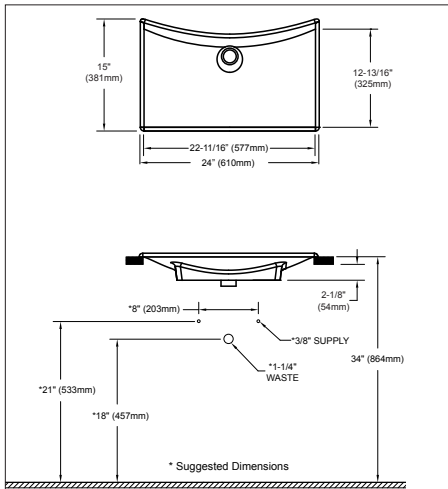

Cast iron lavatory complete with mounting hardware and installation template.

■ **FLT132**
Lavatory only.

Colors:
Standard #80 Matte

 ADA Compliant

■ SPECIFICATIONS

Waste: 1-1/4" O.D.
Size: 24"W x 15"D
Basin: 22-11/16"W x 12-13/16"D

Warranty: One Year
Limited
Warranty

Material: Cast Iron

Overflow: None

Shipping Weight: **FLT132**
48 lbs.

Shipping Dimensions: **FLT132**
18-7/8"W x
27-7/8"D x
6-1/4"H

*Complies with and exceeds the following standards: ASME A112.19.1/CSA B45.2
Listed by: IAPMO/cUPC, and other municipalities*

Meets the American Disabilities Act Guidelines and ANSI A117.1 requirements when countertop installed 864mm(34") from finished floor and lavatory installed 51mm(2") minimum from the front edge.

Fixture dimensions are nominal. These dimensions and specifications are subject to change without notice.

Recommended faucet:
Waza™ Noir™ TL382SDL#TB

FLT132

Waza™ Noir™ Cast Iron Lavatory

FLT132 Waza™ Noir™ Lavatory - Undercounter

FLT132 Waza™ Noir™ Lavatory - Self-Rimming

FLT132 Waza™ Noir™ Lavatory - Vessel

TOTO®