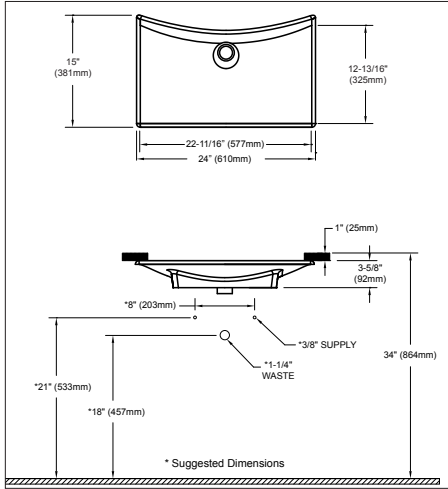

FLT132

Waza™ Noir™ Cast Iron Lavatory

FLT132 Waza™ Noir™ Lavatory - Undercounter