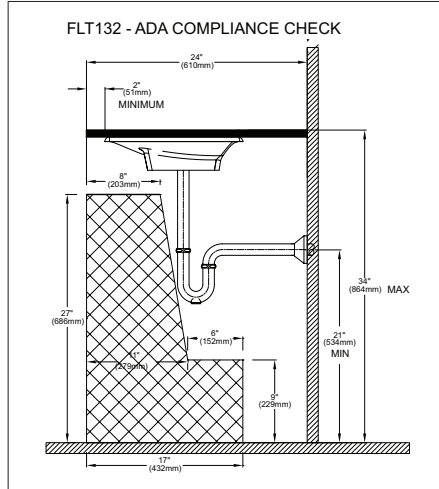

Cast iron lavatory complete with mounting hardware and installation template.

■ **FLT132**
Lavatory only.

Colors:
Standard #80 Matte

 ADA Compliant

■ SPECIFICATIONS

Waste: 1-1/4" O.D.
Size: 24"W x 15"D
Basin: 22-11/16"W x 12-13/16"D

Warranty: One Year
Limited
Warranty

Material: Cast Iron

Overflow: None

Shipping Weight: **FLT132**
48 lbs.

Shipping Dimensions: **FLT132**
18-7/8"W x
27-7/8"D x
6-1/4"H

*Complies with and exceeds the following standards: ASME A112.19.1/CSA B45.2
Listed by: IAPMO/cUPC, and other municipalities*

Meets the American Disabilities Act Guidelines and ANSI A117.1 requirements when countertop installed 864mm(34") from finished floor and lavatory installed 51mm(2") minimum from the front edge.

Fixture dimensions are nominal. These dimensions and specifications are subject to change without notice.

Recommended faucet:
Waza™ Noir™ TL382SDL#TB

FLT132

Waza™ Noir™ Cast Iron Lavatory

FLT132 Waza™ Noir™ Lavatory - Undercounter

FLT132 Waza™ Noir™ Lavatory - Self-Rimming

FLT132 Waza™ Noir™ Lavatory - Vessel

TOTO®