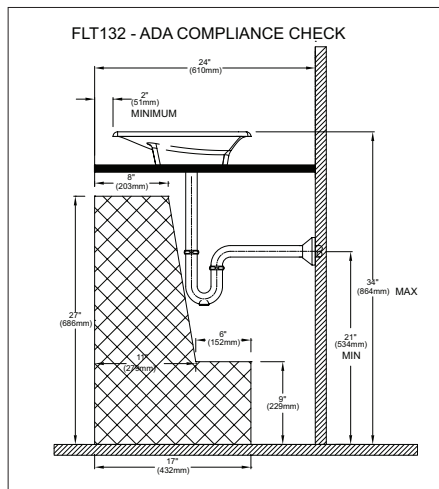

Cast iron lavatory complete with mounting hardware and installation template.

■ **FLT132**
Lavatory only.

Colors:
Standard #80 Matte

 ADA Compliant

■ SPECIFICATIONS

Waste: 1-1/4" O.D.
Size: 24"W x 15"D
Basin: 22-11/16"W x 12-13/16"D

Meets the American Disabilities Act Guidelines and ANSI A117.1 requirements when countertop installed 864mm(34") from finished floor and lavatory installed 51mm(2") minimum from the front edge.

Fixture dimensions are nominal. These dimensions and specifications are subject to change without notice.

Recommended faucet:
Waza™ Noir™ TL382SDL#TB

FLT132

Waza™ Noir™ Cast Iron Lavatory

FLT132 Waza™ Noir™ Lavatory - Undercounter

FLT132 Waza™ Noir™ Lavatory - Self-Rimming

FLT132 Waza™ Noir™ Lavatory - Vessel

TOTO®