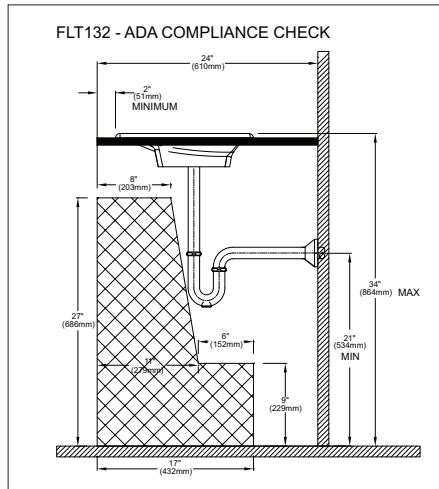

Cast iron lavatory complete with mounting hardware and installation template.

■ **FLT132**
Lavatory only.

Colors:
Standard #80 Matte

 ADA Compliant

■ SPECIFICATIONS

Waste: 1-1/4" O.D.
Size: 24"W x 15"D
Basin: 22-11/16"W x 12-13/16"D

Meets the American Disabilities Act Guidelines and ANSI A117.1 requirements when countertop installed 864mm(34") from finished floor and lavatory installed 51mm(2") minimum from the front edge.

Fixture dimensions are nominal. These dimensions and specifications are subject to change without notice.

Recommended faucet:
Waza™ Noir™ TL382SDL#TB

FLT132

Waza™ Noir™ Cast Iron Lavatory

FLT132 Waza™ Noir™ Lavatory - Undercounter

FLT132 Waza™ Noir™ Lavatory - Self-Rimming

FLT132 Waza™ Noir™ Lavatory - Vessel

TOTO®