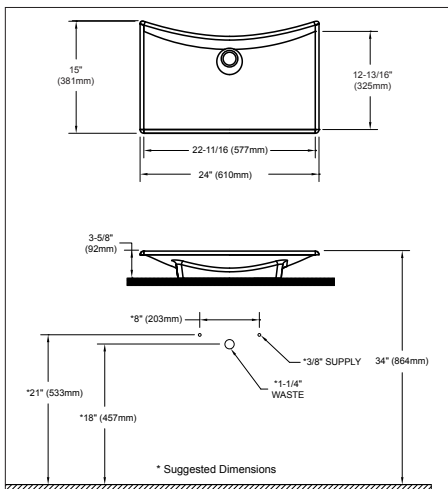

Cast iron lavatory complete with mounting hardware and installation template.

■ **FLT132**
Lavatory only.

Colors:
Standard #80 Matte

 ADA Compliant

■ SPECIFICATIONS

Waste: 1-1/4" O.D.
Size: 24"W x 15"D
Basin: 22-11/16"W x 12-13/16"D

Warranty: One Year
Limited
Warranty

Material: Cast Iron

Overflow: None

Shipping Weight: **FLT132**
48 lbs.

Shipping Dimensions: **FLT132**
18-7/8"W x
27-7/8"D x
6-1/4"H

*Complies with and exceeds the following standards: ASME A112.19.1/CSA B45.2
Listed by: IAPMO/cUPC, and other municipalities*

Meets the American Disabilities Act Guidelines and ANSI A117.1 requirements when countertop installed 864mm(34") from finished floor and lavatory installed 51mm(2") minimum from the front edge.

Fixture dimensions are nominal. These dimensions and specifications are subject to change without notice.

Recommended faucet:
Waza™ Noir™ TL382SDL#TB

FLT132

Waza™ Noir™ Cast Iron Lavatory

FLT132 Waza™ Noir™ Lavatory - Undercounter

FLT132 Waza™ Noir™ Lavatory - Self-Rimming

FLT132 Waza™ Noir™ Lavatory - Vessel

TOTO®