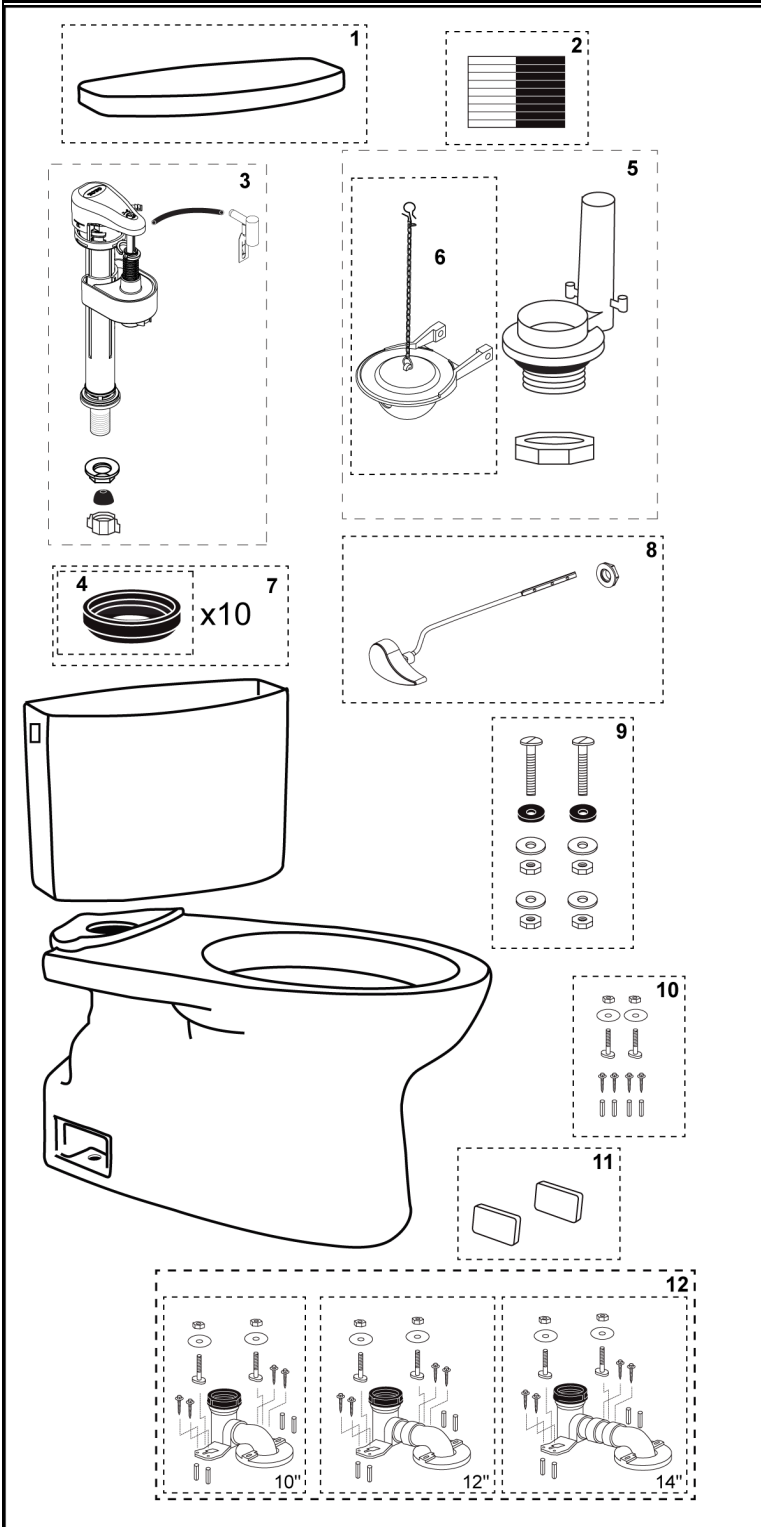

# CST474CEF & CST474CEFG

CST474CEF      CST474CEFG  
 ST454E        ST454E  
 CT474CEF      CT474CEFG

## Vespin® II 1.28 gpf Toilet, Elongated, Double Cyclone®, Unifit Rough-In Universal Height, (including Sanagloss®)

Items	Parts	Description
1	TCU454CRE#01 TCU454CRE#03 TCU454CRE#11 TCU454CRE#12 TCD454CRE#51	Tank Lid w/ Velcro Tape - Cotton Tank Lid w/ Velcro Tape - Bone Tank Lid w/ Velcro Tape - Colonial White Tank Lid w/ Velcro Tape - Sedona Beige Tank Lid w/ Velcro Tape - Ebony
2	THU107	Velcro Tape
3	TSU54A	Fill Valve
4	9BU024E	Tank to Bowl Gasket
5	THU252P-A	Flush Valve
6	THU347S	Flapper w/ Chain
7	THU131	Tank to Bowl Gasket (10 pieces)
8	THU068#01 THU068#03 THU068#11 THU068#12 THU068#51 THU068#CP THU068#BN THU068#PN	Trip Lever - Cotton Trip Lever - Bone Trip Lever - Colonial White Trip Lever - Sedona Beige Trip Lever - Ebony Trip Lever - Chrome Plated Trip Lever - Brushed Nickel Trip Lever - Polished Nickel
9	TSU01D	Tank Mounting Kit
10	THU020	UniFit Mounting Set
11	TCU884CV#01 TCU884CV#03 TCU884CV#11 TCU884CV#12 TCU884CV#51	Side Plates w/ Velcro Tape - Cotton Side Plates w/ Velcro Tape - Bone Side Plates w/ Velcro Tape - Colonial White Side Plates w/ Velcro Tape - Sedona Beige Side Plates w/ Velcro Tape - Ebony
12	TSU01W.10 TSU01W.12R TSU01W.14	UniFit - 10" Rough-in UniFit - 12" Rough-in UniFit - 14" Rough-in

### Product Number Explanations

**Two-Piece Toilet**

(CST) Gravity Type Toilet  
 (ST) Tank  
 (CT) Bowl  
 (454) Tank Model  
 (474) Bowl Model  
 (C) Double Cyclone®  
 (E) 1.28gpf / 4.8Lpf  
 (F) Universal Height  
 (G) Sanagloss®