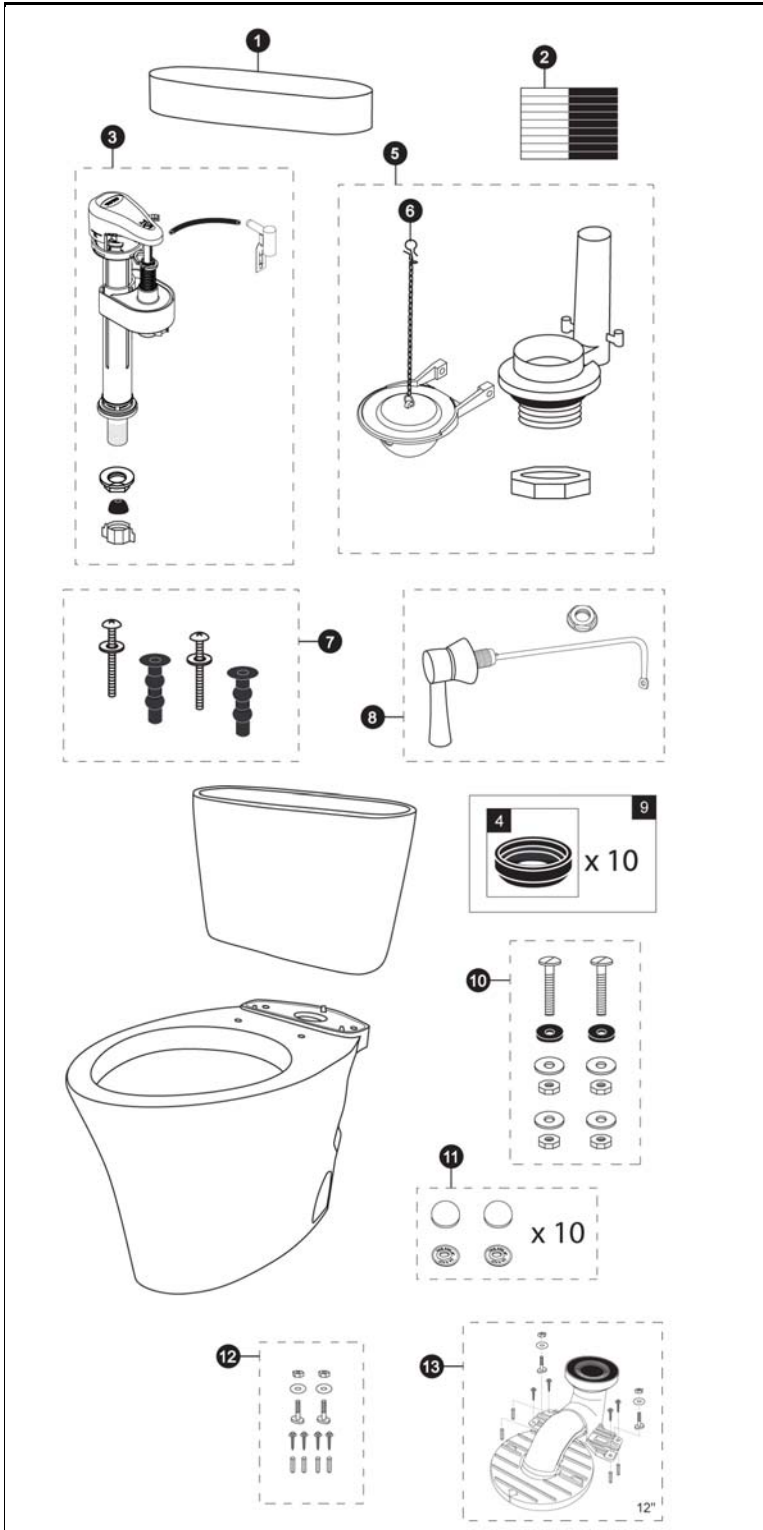

CST794EF
ST794E
CT794EF

Nexus®

1.28 Gpf Toilet, Elongated,
E-Max®, 12" Modular Rough-In,
Universal Height

Items	Parts	Description
1	TCU794CR#01 TCU794CR#03 TCU794CR#11 TCU794CR#12 TCU794CR#51	Tank Lid w/ Velcro Tape - Cotton Tank Lid w/ Velcro Tape - Bone Tank Lid w/ Velcro Tape - Colonial White Tank Lid w/ Velcro Tape - Sedona Beige Tank Lid w/ Velcro Tape - Ebony
2	THU107	Velcro Tape
3	TSU53A	Fill Valve
4	9BU024E	Tank to Bowl Gasket
5	THU252P-3	Flush Valve
6	THU347S	Flapper w/ Chain
7	THU651N	Top Mounting Seat Hardware
8	THU164#CP THU164#BN THU164#PN THU164#PB	Trip Lever - Chrome Plated Trip Lever - Brushed Nickel Trip Lever - Polished Nickel Trip Lever - Polished Brass
9	THU131	3" Tank to Bowl Gaskets (10 pieces)
10	TSU01D	Tank Mounting Kit
11	THU048#01 THU048#03 THU048#51	Bolt Cap Sets - Cotton (20 pieces) Bolt Cap Sets - Bone (20 pieces) Bolt Cap Sets - Ebony (20 pieces)
12	THU021	UniFit Mounting Set
13	TSU02W.12	UniFit - 12" Rough-In

Note:

Product Number Explanations

Two-Piece Toilet

(CST) Gravity Type Toilet
(794) Model
(E) E-Max®
(F) Universal Height

Tank

(ST) Tank
(794) Model
(E) E-Max®

Bowl

(CT) Bowl
(794) Model
(E) E-Max®
(F) Universal Height

Actual Product may vary slightly from illustration.