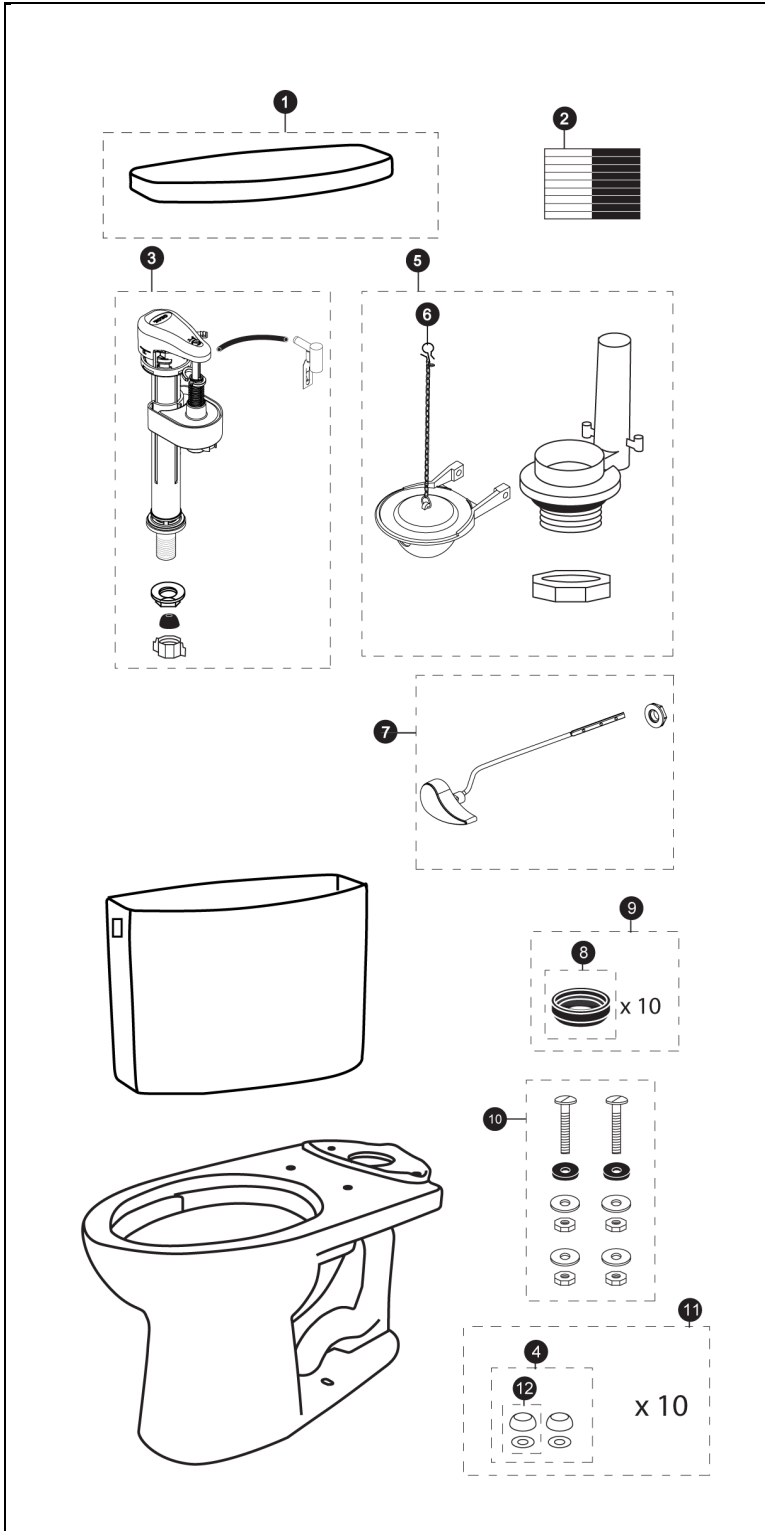

CST454CEF & CST454CEFG

CST454CEF CST454CEFG
 ST454E ST454E
 C454CEF C454CEFG

2 Pc Drake® II 1.28 Gpf Toilet, Elongated, Double Cyclone, 12" Rough-In, (including Sanagloss)

Items	Parts	Description
1	TCU454CRE#01	Tank Lid w/ Velcro Tape - Cotton
	TCU454CRE#03	Tank Lid w/ Velcro Tape - Bone
	TCU454CRE#11	Tank Lid w/ Velcro Tape - Colonial White
	TCU454CRE#12	Tank Lid w/ Velcro Tape - Sedona Beige
	TCU454CRE#51	Tank Lid w/ Velcro Tape - Ebony
2	THU107	Velcro Tape
3	TSU54A	Fill Valve
4	THU044S#01	Bolt Cap Set - Cotton (2 pieces)
	THU044S#03	Bolt Cap Set - Bone (2 pieces)
	THU044S#11	Bolt Cap Set - Colonial White (2 pieces)
	THU044S#12	Bolt Cap Set - Sedona Beige (2 pieces)
	THU044S#51	Bolt Cap Set - Ebony (2 pieces)
5	THU252P-A	Flush Valve
6	THU347S	Flapper w/ Chain
7	THU068#01	Trip Lever - Cotton
	THU068#03	Trip Lever - Bone
	THU068#11	Trip Lever - Colonial White
	THU068#12	Trip Lever - Sedona Beige
	THU068#51	Trip Lever - Ebony
	THU068#CP	Trip Lever - Chrome Plated
	THU068#BN	Trip Lever - Brushed Nickel
THU068#PN	Trip Lever - Polished Nickel	
8	9BU024E	Tank to Bowl Gaskets
9	THU131	Tank to Bowl Gaskets (10 pieces)
10	TSU01D	Tank Mounting Kit
11	THU098#01	Bolt Cap & Base (20 pieces) - Cotton
	THU098#03	Bolt Cap & Base (20 pieces) - Bone
	THU098#11	Bolt Cap & Base (20 pieces) - Colonial White
	THU098#12	Bolt Cap & Base (20 pieces) - Sedona Beige
	THU098#51	Bolt Cap & Base (20 pieces) - Ebony
12	THU044#01	Bolt Cap - Cotton
	THU044#03	Bolt Cap - Bone
	THU044#11	Bolt Cap - Colonial White
	THU044#12	Bolt Cap - Sedona Beige
	THU044#51	Bolt Cap - Ebony

Note:

Product Number Explanations		
Two-Piece Toilet	Tank	Bowl
(CST) Gravity type Toilet	(ST) Tank	(C) Bowl
(454) Model	(454) Model	(454) Model
(C) Double-Cyclone	(E) E-Max®	(C) Double-Cyclone
(E) E-Max®		
(F) Universal Height		
(G) Sanagloss		

Actual Product may vary slightly from illustration.