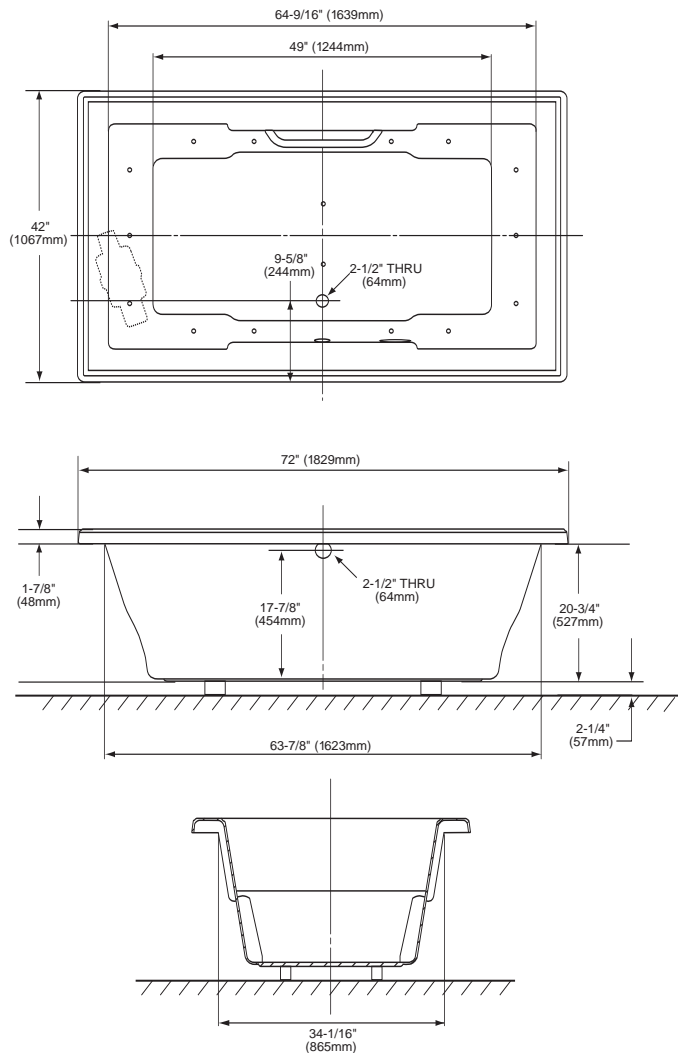

Grab Bar Chrome

Jet Trim Chrome with color matched air jets

ABA774L/ABA774R Carrollton™ 6' Air Bathtub

■ STYLE

Designed to match our line of residential bathroom products, TOTO's® tubs complete any bathroom suite. Cast acrylic construction provides the ultimate in strength and durability, while a slip-resistant surface enhances safety in the bath.

■ SPECIFICATIONS

- Size: 72"L x 42"W
 Depth: 22"
 Warranty: 5 Year Limited Warranty on Acrylic Tub
 1 Year Limited Warranty on Components and Parts
 Material: Cast Acrylic
- Electrical Requirements:
 15 AMP; 120V w/GFI
- Shipping Weight:
ABA774L/ABA774R
 140 lbs.
- Shipping Dimensions:
ABA774L/ABA774R
 76"L x 45"W
 x 24"H
- Gallons: **ABA774L/ABA774R**
 130 to overflow
 50 min. operational capacity

ABA774L Left keypad/right blower

ABA774R Right keypad/left blower

ABA774R - Carrollton™ 6' Air Bathtub

Fixture meets ANSI/ASME standard Z124.1, IAPMO/UPC, and CSA requirements.

These dimensions and specifications are subject to change without notice.