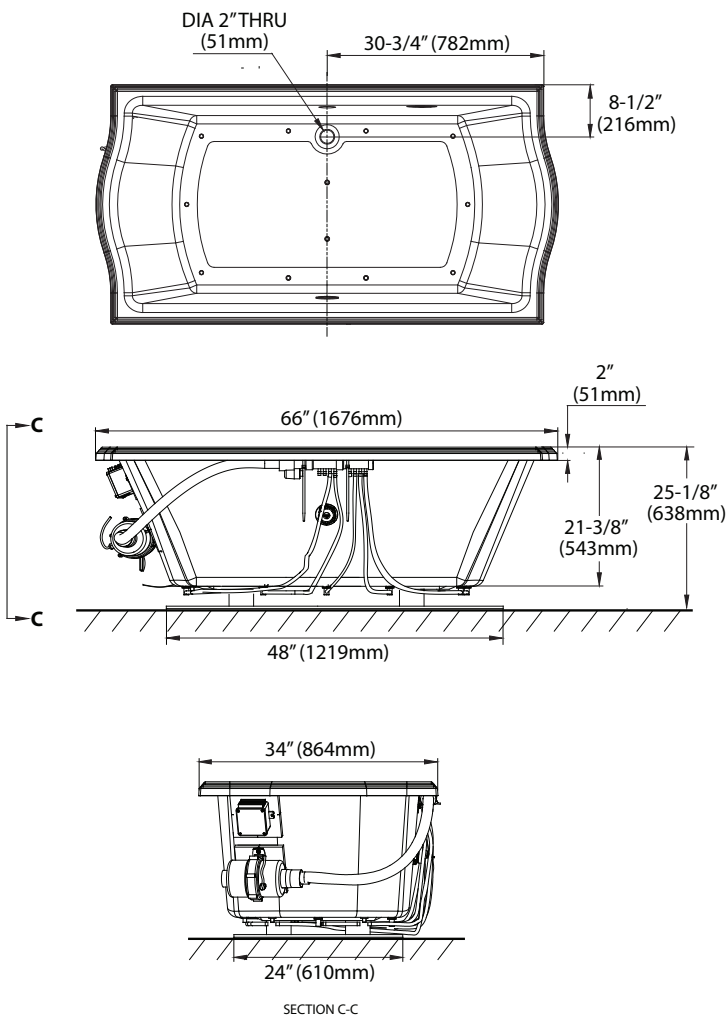

■ SPECIFICATIONS

Size: 66" L x 34" W

Depth: 21"

Warranty: 1 Year Limited Warranty on Acrylic Tub

1 Year Limited Warranty on Components and Parts

Material: Lucite Cast Acrylic

Electrical Requirements:

15 AMP; 120V w/GFI

Shipping Weight:

ABA785L/ABA785R
140 lbs.

Shipping Dimensions:

ABA785L/ABA785R
67-1/4" L x 38-1/4" W
x 26" H

Gallons:

ABA785L/ABA785R
80 to overflow

ABA785L Left keypad/right blower

ABA785R Right keypad/left blower

ABA785L - Clayton® 66" x 34" Air Bath™

Fixture meets ANSI/ASME standard Z124.1, ETL, and C-USPC requirements.

These dimensions and specifications are subject to change without notice.

Use TOTO® cut template to assure rough in dimensions.