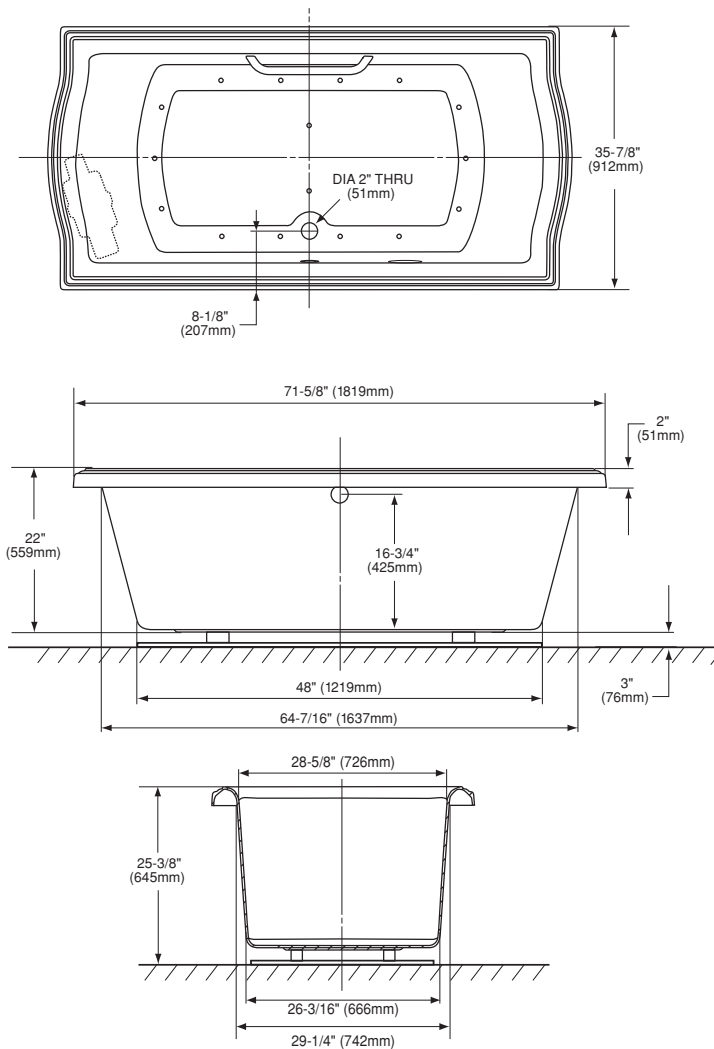

■ SPECIFICATIONS

Size: 71-5/8"L x 35-7/8"W

Depth: 21"

Warranty: 1 Year Limited Warranty
on Acrylic Tub

1 Year Limited Warranty
on Components and Parts

Material: Lucite Cast Acrylic

Electrical Requirements:

15 AMP; 120V w/GFI

Shipping Weight:

ABA784L/ABA784R
148 lbs.

Shipping Dimensions:

ABA784L/ABA784R
76"L x 39-1/2"W
x 24"H

Gallons:

ABA784L/ABA784R
115 to overflow

ABA784L Left keypad/right blower

ABA784R Right keypad/left blower

ABA784R - Clayton® 6' Bathtub

Fixture meets ANSI/ASME standard Z124.1,
C-USPC, and ETL requirements.

These dimensions and specifications are
subject to change without notice.

Use TOTO® cut template to assure rough
in dimensions.