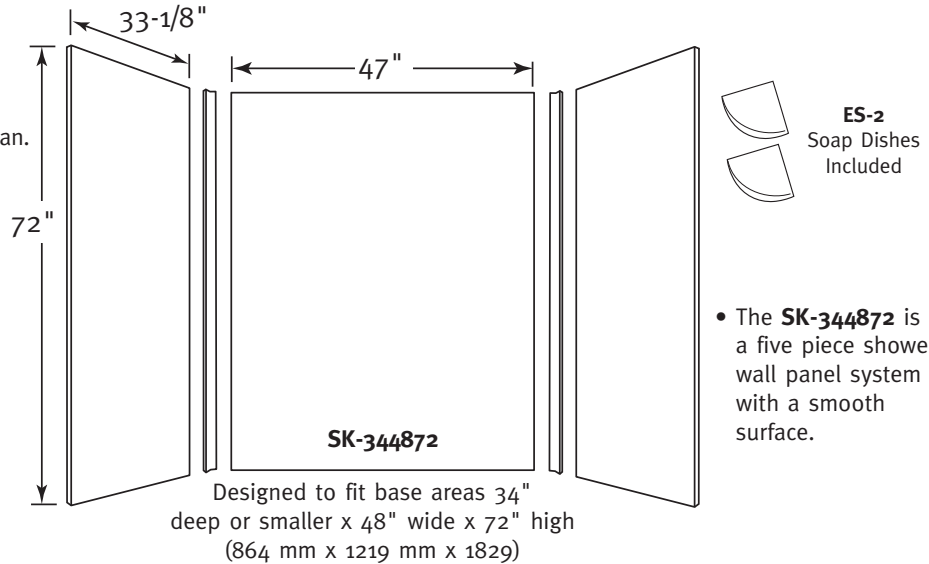

WARRANTY

Limited Lifetime – Residential
Limited 25-year – Commercial

Manufactured from Swanstone solid surface
(See page 2 for detailed information.)

Recommended for high-use traffic areas and commercial surfaces.

FEATURES

- Reinforced solid surface means color and texture run all the way through and cannot wear away.
- Will not mold or mildew, no grout to clean.
- Ideal for remodeling, panels glue up over existing surface.
- Coordinates with other Swanstone bath products.
- A complete kit with everything you need to design your shower.
- Wall panels are cut to fit most shower applications with no trimming required.
- Heat resistant—walls can handle steamer units.
- Compression molding means superior durability.

- The **SK-344872** is a five piece shower wall panel system with a smooth surface.

SPECIFICATIONS

SK-344872 Swanstone Shower Wall Kit

Model	Part	Base Area Designed To Fit	Ship Wt. Lb.	Ship FedEx	Carton Dims. In.	Cu. Ft.
SK-344872	SK344872	34" D* x 48" W x 72" H (864 mm x 1219 mm x 1829 mm) (*or smaller)	170	-	74 x 49 x 4	7.38

Kit Includes: Two side panels, one back panel, two corner molding strips, two corner soap dishes and installation materials.

Packaging: Each kit is packed in an individual carton.

ACCESSORIES

See pages 59-60 for complete listing of all wall accessories.

STANDARDS AND RATINGS

American Society of Testing and Materials (ASTM) E-84: Class A Flame Spread Rating

American National Standard Institute—ANSI Z124.6

International Association of Plumbing and Mechanical Officials (IAPMO)—Listed

cUPC listed—Certified to CSA Test Standard B45.5 by IAPMO

Uniform Plumbing Code (UPC)

For a complete list of tests and results see the Technical Data Sheet – page 175.

SUPPORT DOCUMENTS

Installation instructions available at swanstone.com.

COLORS

(See inside back cover for color sample.)

Solid Colors:

- White (010)
- Bone (037)
- Bisque (018)
- Bright White (137)
- Pearl (138)

Aggregate Colors:

- Acorn (123) 🍂
- Almond Galaxy (046)
- Arctic Granite (035)
- Baby's Breath (168)
- Barley (091)
- Bermuda Sand (040)
- Canyon (124) 🍂
- Caraway Seed (169)
- Cloud Bone (126)
- Cloud White (125)
- Cornflower (063)
- Glacier (121) 🍂

- Golden Steppe (128)
- Gray Granite (042)
- Ice (130)
- Indian Grass (071)
- Mountain Haze (129)
- Night Sky (012)
- Pebble (072)
- Prairie (122) 🍂
- Sierra (094)
- Tahiti Desert (050)
- Tahiti Gray (053)
- Tahiti Ivory (059)
- Tahiti Matrix (058)
- Tahiti Sand (051)
- Tahiti Terra (055)
- Tahiti White (011)
- Tundra (131)
- Winter Wheat (060)

MAINTENANCE AND CLEANING INFORMATION

Clean regularly with common household liquid cleaners and rinse within five minutes of application. Occasional scrubbing with abrasive cleaners ensures that the original luster will be maintained. **Do not** use "leave on" cleaning products, such as automatic spray shower cleaners. Prolonged contact with harsh chemicals could have an adverse reaction over time and discolor surfaces. **Do not** use cleaning agents that caution use on acrylic, polyester or plastics.