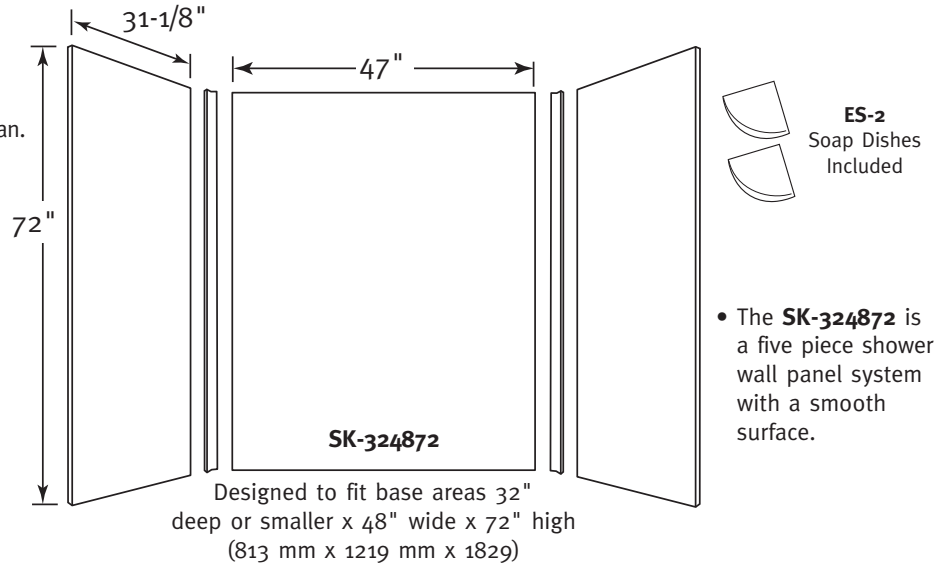

SPECIFICATIONS

SK-324872 Swanstone Shower Wall Kit

Model	Part	Base Area Designed To Fit	Ship Wt. Lb.	Ship FedEx	Carton Dims. In.	Cu. Ft.
SK-324872	SK324872	32" D* x 48" W x 72" H (813 mm x 1219 mm x 1829 mm) (*or smaller)	169	-	74 x 55 x 3	7.07

- The **SK-344872** is a five piece shower wall panel system with a smooth surface.

SPECIFICATIONS
SK-344872 Swanstone Shower Wall Kit

Model	Part	Base Area Designed To Fit	Ship Wt. Lb.	Ship FedEx	Carton Dims. In.	Cu. Ft.
SK-344872	SK344872	34" D* x 48" W x 72" H (864 mm x 1219 mm x 1829 mm) (*or smaller)	170	-	74 x 49 x 4	7.38