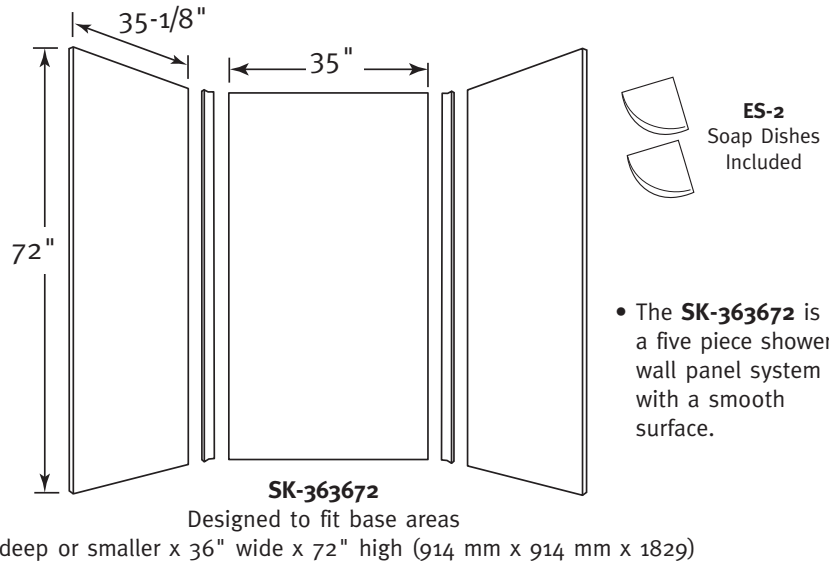

WARRANTY

Limited Lifetime – Residential
Limited 25-year – Commercial

Manufactured from Swanstone solid surface
(See page 2 for detailed information.)

Recommended for high-use traffic areas and commercial surfaces.

FEATURES

- Reinforced solid surface means color and texture run all the way through and cannot wear away.
- Will not mold or mildew, no grout to clean.
- Ideal for remodeling, panels glue up over existing surface.
- Coordinates with other Swanstone bath products.
- A complete kit with everything you need to design your shower.
- Wall panels are cut to fit most shower applications with no trimming required.
- Heat resistant—walls can handle steamer units.
- Compression molding means superior durability.

- The **SK-363672** is a five piece shower wall panel system with a smooth surface.

SPECIFICATIONS

SK-363672 Swanstone Shower Wall Kit

Model	Part	Base Area Designed To Fit	Ship Wt. Lb.	Ship FedEx	Carton Dims. In.	Cu. Ft.
SK-363672	SK363672	36" D* x 36" W x 72" H (914 mm x 914 mm x 1829 mm) (*or smaller)	110	–	75 x 39 x 5	8.46

Kit Includes: Two side panels, one back panel, two corner molding strips, two corner soap dishes and installation materials.

Packaging: Each kit is packed in an individual carton.

ACCESSORIES

See pages 59-60 for complete listing of all wall accessories.

STANDARDS AND RATINGS

American Society of Testing and Materials (ASTM) E-84: Class A Flame Spread Rating

American National Standard Institute—ANSI Z124.6

International Association of Plumbing and Mechanical Officials (IAPMO)—Listed

cUPC listed—Certified to CSA Test Standard B45.5 by IAPMO

Uniform Plumbing Code (UPC)

For a complete list of tests and results see the Technical Data Sheet – page 175.

SUPPORT DOCUMENTS

Installation instructions available at swanstone.com.

MADE IN USA

COLORS

(See inside back cover for color sample.)

Solid Colors:

- White (010)
- Bone (037)
- Bisque (018)
- Bright White (137)
- Pearl (138)

Aggregate Colors:

- Acorn (123) 🍂
- Almond Galaxy (046)
- Arctic Granite (035)
- Baby's Breath (168)
- Barley (091)
- Bermuda Sand (040)
- Canyon (124) 🍂
- Caraway Seed (169)
- Cloud Bone (126)
- Cloud White (125)
- Cornflower (063)
- Glacier (121) 🍂

- Golden Steppe (128)
- Gray Granite (042)
- Ice (130)
- Indian Grass (071)
- Mountain Haze (129)
- Night Sky (012)
- Pebble (072)
- Prairie (122) 🍂
- Sierra (094)
- Tahiti Desert (050)
- Tahiti Gray (053)
- Tahiti Ivory (059)
- Tahiti Matrix (058)
- Tahiti Sand (051)
- Tahiti Terra (055)
- Tahiti White (011)
- Tundra (131)
- Winter Wheat (060)

**MAINTENANCE AND
CLEANING INFORMATION**

Clean regularly with common household liquid cleaners and rinse within five minutes of application. Occasional scrubbing with abrasive cleaners ensures that the original luster will be maintained. **Do not** use "leave on" cleaning products, such as automatic spray shower cleaners. Prolonged contact with harsh chemicals could have an adverse reaction over time and discolor surfaces. **Do not** use cleaning agents that caution use on acrylic, polyester or plastics.