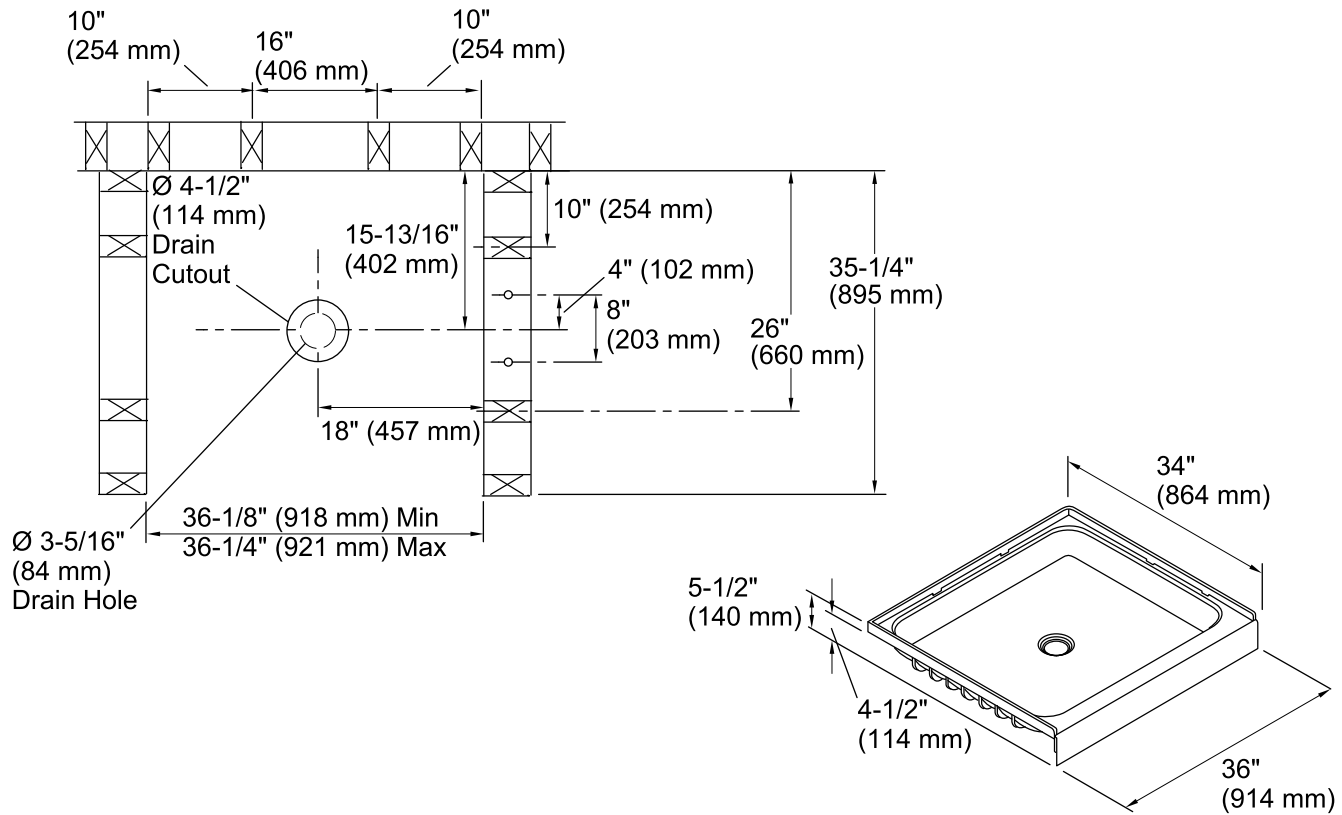

Ensemble™

36" Shower Base

72101100

Features

- Compression molded from our exclusive Vikrell® material.
- Durable high gloss finish.
- 36" (914 mm) x 34" (864 mm) x 4-1/2" (114 mm) base finished dimensions.

Technical Information

All product dimensions are nominal.

Installation: 3-Wall Alcove

Drain location: Center

Notes

Install this product according to the installation guide.

Double studding is recommended for pivot shower door installations.