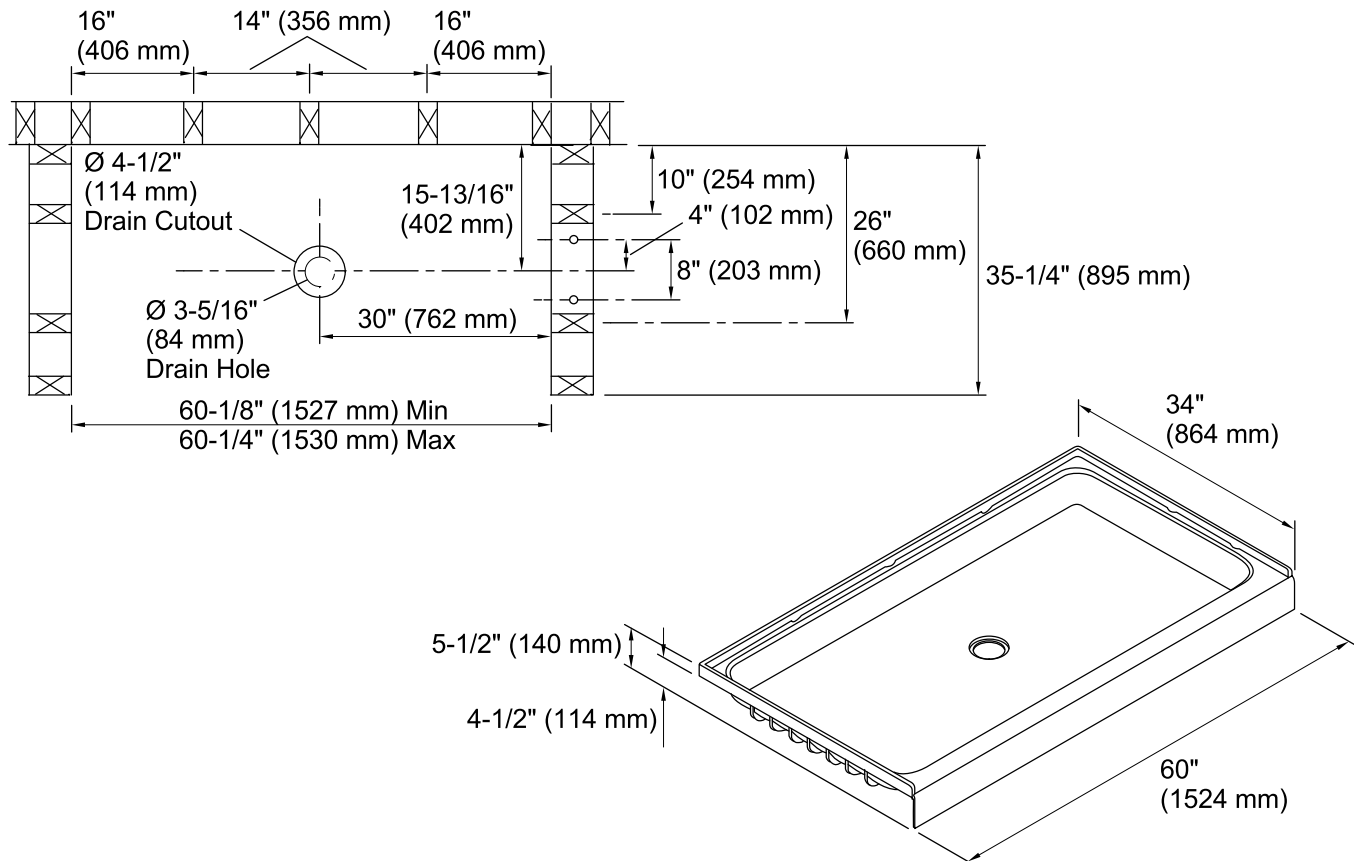

Ensemble™

60" Shower Base

72131100

Features

- Durable high gloss finish.
- 60" (1524 mm) x 34" (864 mm) x 4-1/2" (114 mm) base finished dimensions.

Material

- Compression molded from our exclusive Vikrell® material.

8-11-2015 01:49

Technical Information

All product dimensions are nominal.

Installation: 3-Wall Alcove

Drain location: Center

Notes

Install this product according to the installation guide.

Double studding is recommended for pivot shower door installations.