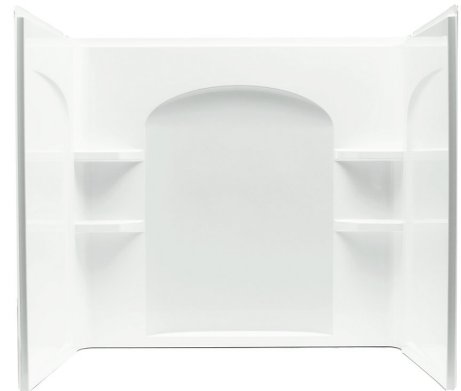

Ensemble™

60" x 32" Curve Bath/Shower Wall Set

71224100

Features

- Compression molded from our exclusive solid Vikrell® material.
- Modular design allows it to be moved around corners and through doorways with ease.
- Durable high gloss finish.
- Curve wall with a smooth, contemporary look and ample shelving.

Installation

- Some caulk required for proper installation.

Codes/Standards

CSA B45.5/IAPMO Z124

ASTM E162

ASTM E662

Greenguard UL 2818 - Gold

STERLING® Warranty - Fixtures Made of Solid Vikrell Material

See website for detailed warranty information.

Available Color/Finishes

Color tiles intended for reference only.

Color	Code	Description

	0	White
	96	Biscuit

USA/Canada: 1-800-STERLING (1-800-783-7546)

Kohler Co. reserves the right to make revisions without notice to product specifications.

For the most current Specification Sheet, go to www.sterlingplumbing.com.

8-11-2015 02:02