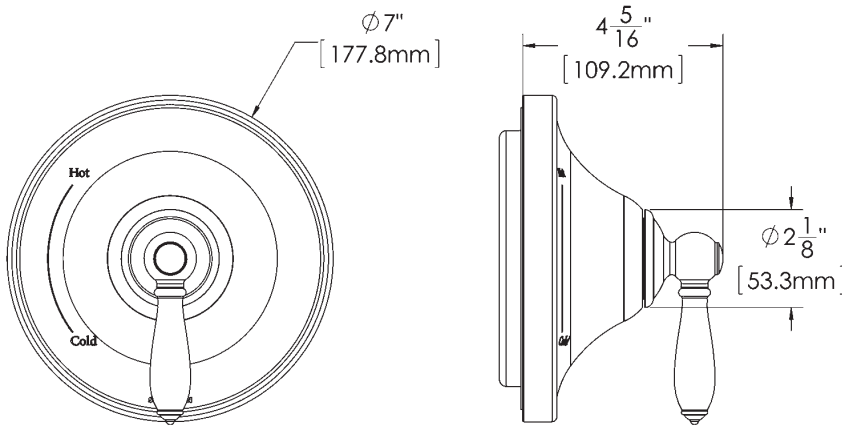

WARRANTY:

- 1 year limited

THIS SPACE FOR ARCHITECT/ENGINEER APPROVAL.

SPEAKMAN®

400 ANCHOR MILL ROAD | NEW CASTLE, DE 19720
P: 800-537-2107 | F: 800-977-2747
WWW.SPEAKMANCOMPANY.COM

REVISION DATE: MARCH 2013