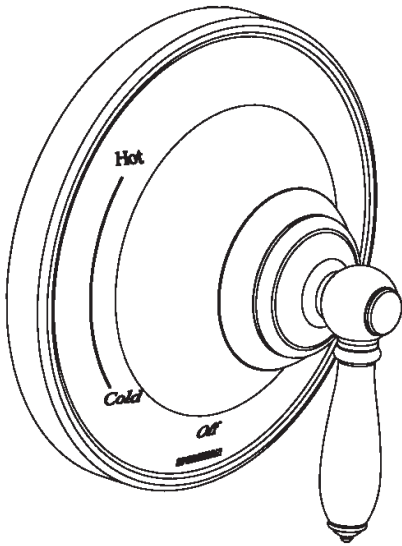

SPEAKMAN CASPIAN™

Caspian Pressure Balance Valve Trim CPT-7000-P

SPECIFICATION

FEATURES:

- Durable plastic construction (trim plate)
- Metal Valve Handle
- Works with Speakman Pressure Balance Valve Model CPV-P-IS
- Contemporary styling
- Includes mounting plate & hardware

AVAILABLE FINISHES:

ADD SUFFIX TO MODEL #

- Polished Chrome (standard)
- Brushed Nickel -BN
- Polished Nickel -PN

WARRANTY:

- 1 year limited

THIS SPACE FOR ARCHITECT/ENGINEER APPROVAL.

SPEAKMAN®

400 ANCHOR MILL ROAD | NEW CASTLE, DE 19720
P: 800-537-2107 | F: 800-977-2747
WWW.SPEAKMANCOMPANY.COM