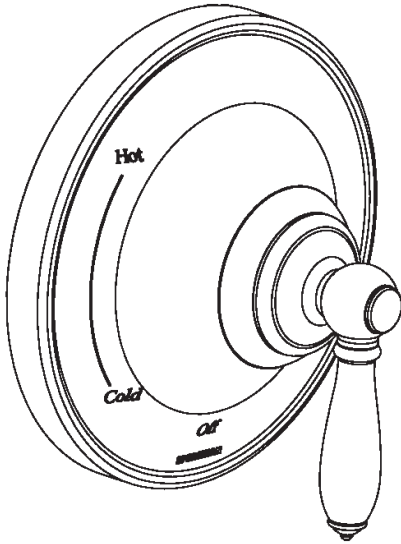

SPEAKMAN ALEXANDRIA™

Alexandria Pressure Balance Valve Trim CPT-6000-P

SPECIFICATION

FEATURES:

- Durable plastic construction (trim plate)
- Metal Valve Handle
- Works with Speakman Pressure Balance Valve Model CPV-P-IS
- Traditional styling
- Includes mounting plate & hardware

AVAILABLE FINISHES:

ADD SUFFIX TO MODEL #

- Polished Chrome (standard)
- Brushed Nickel -BN

WARRANTY:

- 1 year limited

THIS SPACE FOR ARCHITECT/ENGINEER APPROVAL.

SPEAKMAN®

400 ANCHOR MILL ROAD | NEW CASTLE, DE 19720
P: 800-537-2107 | F: 800-977-2747
WWW.SPEAKMANCOMPANY.COM