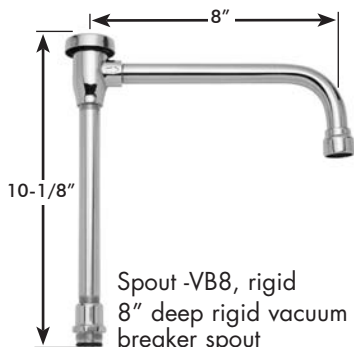

COMMANDER®

Deck Mounted Kitchen Sink Fittings

SC-5724

SC-5726

GENERAL SPECIFICATION

Polished chrome plated Commander 8" deck fitting with 1/4 turn ceramic cartridges covered by a 25-year warranty. Brass body with rigid shanks. Accommodates installations up to 3/4" thick. 8" deep gooseneck spout, rigid or swivel. Vandal-resistant flow control reduces flow to 2.2 gpm/8.4 lpm. Meets ASME A112.18.1/CSA B125.1 and NSF61.

This space for Architect/Engineer approval.

Spout -4, rigid or swivel
 3-3/4" deep gooseneck

Spout -4FC, rigid or swivel
 3-3/4" deep plain end gooseneck;
 laminar flow in base of spout

Spout -5, rigid or swivel
 5-1/4" deep gooseneck

Spout -5FC, rigid or swivel
 5-1/4" deep plain end gooseneck;
 laminar flow in base of spout

STANDARD SPOUT FOR
 DECK MOUNTED
 KITCHEN SINK FITTINGS

Spout -8, rigid or swivel
 8" deep gooseneck

Spout -8FC, rigid or swivel
 8" deep plain end gooseneck;
 laminar flow in base of spout

Spout -9, rigid or swivel
 9" deep tubular swing spout

Spout -12, rigid or swivel
 12" deep tubular swing spout

Spout -VB6, rigid
 6" deep rigid vacuum breaker spout

Spout -VB8, rigid
 8" deep rigid vacuum
 breaker spout