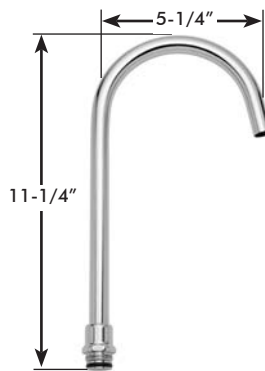

COMMANDER®

Deck Mounted Kitchen Sink Fittings

SC-5724

SC-5726

GENERAL SPECIFICATION

Polished chrome plated Commander 8" deck fitting with 1/4 turn ceramic cartridges covered by a 25-year warranty. Brass body with rigid shanks. Accommodates installations up to 3/4" thick. 8" deep gooseneck spout, rigid or swivel. Vandal-resistant flow control reduces flow to 2.2 gpm/8.4 lpm. Meets ASME A112.18.1/CSA B125.1 and NSF61.

This space for Architect/Engineer approval.

Spout -4, rigid or swivel
 3-3/4" deep gooseneck

Spout -4FC, rigid or swivel
 3-3/4" deep plain end gooseneck;
 laminar flow in base of spout

Spout -5, rigid or swivel
 5-1/4" deep gooseneck

Spout -5FC, rigid or swivel
 5-1/4" deep plain end gooseneck;
 laminar flow in base of spout

STANDARD SPOUT FOR
 DECK MOUNTED
 KITCHEN SINK FITTINGS

Spout -8, rigid or swivel
 8" deep gooseneck

Spout -8FC, rigid or swivel
 8" deep plain end gooseneck;
 laminar flow in base of spout