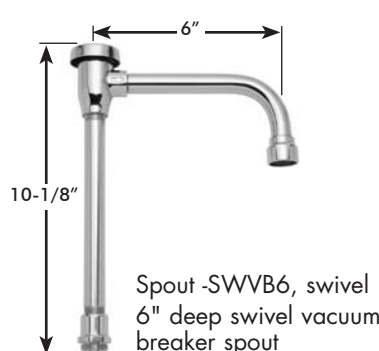

COMMANDER®

Deck Mounted Kitchen Sink Fittings

SC-5724

SC-5726

GENERAL SPECIFICATION

Polished chrome plated Commander 8" deck fitting with 1/4 turn ceramic cartridges covered by a 25-year warranty. Brass body with rigid shanks. Accommodates installations up to 3/4" thick. 8" deep gooseneck spout, rigid or swivel. Vandal-resistant flow control reduces flow to 2.2 gpm/8.4 lpm. Meets ASME A112.18.1/CSA B125.1 and NSF61.

Spout -5FC, rigid or swivel
 5-1/4" deep plain end gooseneck;
 laminar flow in base of spout

STANDARD SPOUT FOR
 DECK MOUNTED
 KITCHEN SINK FITTINGS

Spout -8, rigid or swivel
 8" deep gooseneck

Spout -8FC, rigid or swivel
 8" deep plain end gooseneck;
 laminar flow in base of spout

Spout -9, rigid or swivel
 9" deep tubular swing spout

Spout -12, rigid or swivel
 12" deep tubular swing spout

Spout -VB6, rigid
 6" deep rigid vacuum breaker spout

Spout -VB8, rigid
 8" deep rigid vacuum
 breaker spout

Spout -SWVB6, swivel
 6" deep swivel vacuum
 breaker spout

Spout -SWVB8, swivel
 8" deep swivel
 vacuum breaker spout