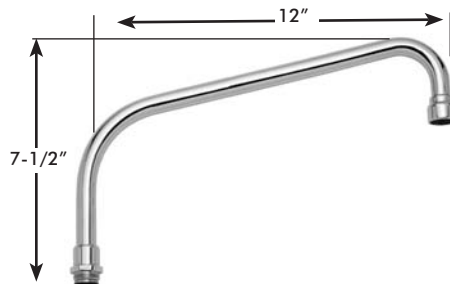

COMMANDER®

Deck Mounted Kitchen Sink Fittings

SC-5724

SC-5726

GENERAL SPECIFICATION

Polished chrome plated Commander 8" deck fitting with 1/4 turn ceramic cartridges covered by a 25-year warranty. Brass body with rigid shanks. Accommodates installations up to 3/4" thick. 8" deep gooseneck spout, rigid or swivel. Vandal-resistant flow control reduces flow to 2.2 gpm/8.4 lpm. Meets ASME A112.18.1/CSA B125.1 and NSF61.

This space for Architect/Engineer approval.

Spout -4, rigid or swivel
 3-3/4" deep gooseneck

Spout -4FC, rigid or swivel
 3-3/4" deep plain end gooseneck;
 laminar flow in base of spout

Spout -5, rigid or swivel
 5-1/4" deep gooseneck

Spout -5FC, rigid or swivel
 5-1/4" deep plain end gooseneck;
 laminar flow in base of spout

STANDARD SPOUT FOR
 DECK MOUNTED
 KITCHEN SINK FITTINGS

Spout -8, rigid or swivel
 8" deep gooseneck

Spout -8FC, rigid or swivel
 8" deep plain end gooseneck;
 laminar flow in base of spout

Spout -9, rigid or swivel
 9" deep tubular swing spout

Spout -12, rigid or swivel
 12" deep tubular swing spout

Spout -VB6, rigid
 6" deep rigid vacuum breaker spout

Spout -VB8, rigid
 8" deep rigid vacuum
 breaker spout