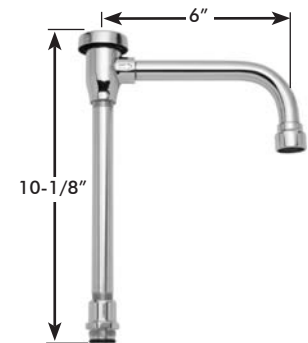

COMMANDER®

Deck Mounted Kitchen Sink Fittings

SC-5724

SC-5726

GENERAL SPECIFICATION

Polished chrome plated Commander 8" deck fitting with 1/4 turn ceramic cartridges covered by a 25-year warranty. Brass body with rigid shanks. Accommodates installations up to 3/4" thick. 8" deep gooseneck spout, rigid or swivel. Vandal-resistant flow control reduces flow to 2.2 gpm/8.4 lpm. Meets ASME A112.18.1/CSA B125.1 and NSF61.

Spout -5FC, rigid or swivel
 5-1/4" deep plain end gooseneck;
 laminar flow in base of spout

STANDARD SPOUT FOR
 DECK MOUNTED
 KITCHEN SINK FITTINGS

Spout -8, rigid or swivel
 8" deep gooseneck

Spout -8FC, rigid or swivel
 8" deep plain end gooseneck;
 laminar flow in base of spout

Spout -9, rigid or swivel
 9" deep tubular swing spout

Spout -12, rigid or swivel
 12" deep tubular swing spout

Spout -VB6, rigid
 6" deep rigid vacuum breaker spout

Spout -VB8, rigid
 8" deep rigid vacuum
 breaker spout