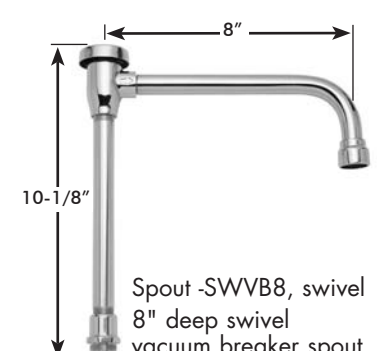

SC-5724

Vandal-resistant 4" wrist blade handles with color-coded indexes.

SC-5726

Vandal-resistant 6" wrist blade handles with color-coded indexes.

OPTIONS

SUFFIX	DESCRIPTION
<input type="checkbox"/> BO	0.5 gpm flow control, vandal-resistant
<input type="checkbox"/> CA**	No lead for CA AB1953 compliance
<input type="checkbox"/> FC*	2.0 gpm laminar flow control, plain end spout
<input type="checkbox"/> GB	1.5 gpm flow control, vandal-resistant
<input type="checkbox"/> HS	Hose and spray attachment
<input type="checkbox"/> LF	2.2 gpm laminar flow control outlet
<input type="checkbox"/> MI	Metal index for handles
<input type="checkbox"/> SO	Rose spray outlet
<input type="checkbox"/> 4*	3-3/4" deep spread gooseneck spout, rigid or swivel
<input type="checkbox"/> 5*	5-1/4" deep spread gooseneck spout, rigid or swivel
<input type="checkbox"/> 9*	9" deep tubular swing spout, rigid or swivel
<input type="checkbox"/> 12*	12" deep tubular swing spout, rigid or swivel
<input type="checkbox"/> VB6*	6" deep spread rigid vacuum breaker spout
<input type="checkbox"/> VB8*	8" deep spread rigid vacuum breaker spout

Spout -5FC, rigid or swivel
 5-1/4" deep plain end gooseneck;
 laminar flow in base of spout

STANDARD SPOUT FOR
 DECK MOUNTED
 KITCHEN SINK FITTINGS

Spout -8, rigid or swivel
 8" deep gooseneck

Spout -8FC, rigid or swivel
 8" deep plain end gooseneck;
 laminar flow in base of spout

Spout -9, rigid or swivel
 9" deep tubular swing spout

Spout -12, rigid or swivel
 12" deep tubular swing spout

Spout -VB6, rigid
 6" deep rigid vacuum breaker spout

Spout -VB8, rigid
 8" deep rigid vacuum
 breaker spout

Spout -SWVB6, swivel
 6" deep swivel vacuum
 breaker spout

Spout -SWVB8, swivel
 8" deep swivel
 vacuum breaker spout