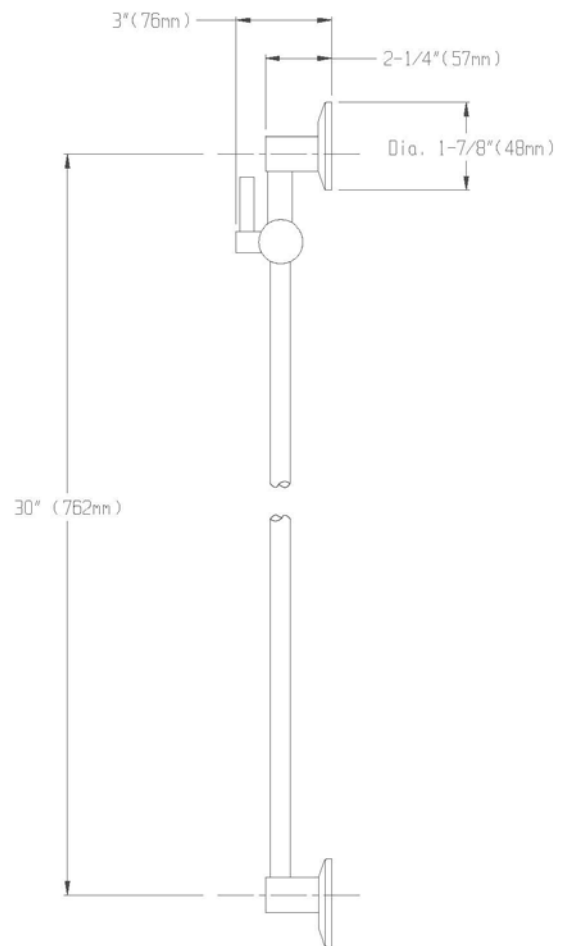

SPEAKMAN COMPANY

VS-123 Installation, Maintenance & Operation Instructions

VERSATILE ® 30" SLIDE BAR

DESCRIPTION

Speakman VERSATILE ® 30" chrome plated slide bar with mounting screws.

SPECIFICATIONS

SHIPPING WEIGHT: 1.5 LBS.

INSTALLATION

Location of the bar is optional but restricted by the hose length. Attach bar to wall using fasteners supplied. Slip hand held shower with swivel connector onto post. Adjust height of post handle. Tighten handle to lock into place.

MAINTENANCE

The gleaming finish of your SPEAKMAN VERSATILE ® VS-123 slide bar can be cleaned by Using mild soap and warm water. Dry immediately with a soft, clean cloth for best results.

ROUGH-IN MEASUREMENTS

Product improvements may cause specification and dimensional changes without notice.

9/09
REV 3
92-1793

SPEAKMAN®

PO Box 191 Wilmington, DE 19899 Phone: 800-537-2107 Fax: 800-977-2747
Visit us on the web at www.speakmancompany.com