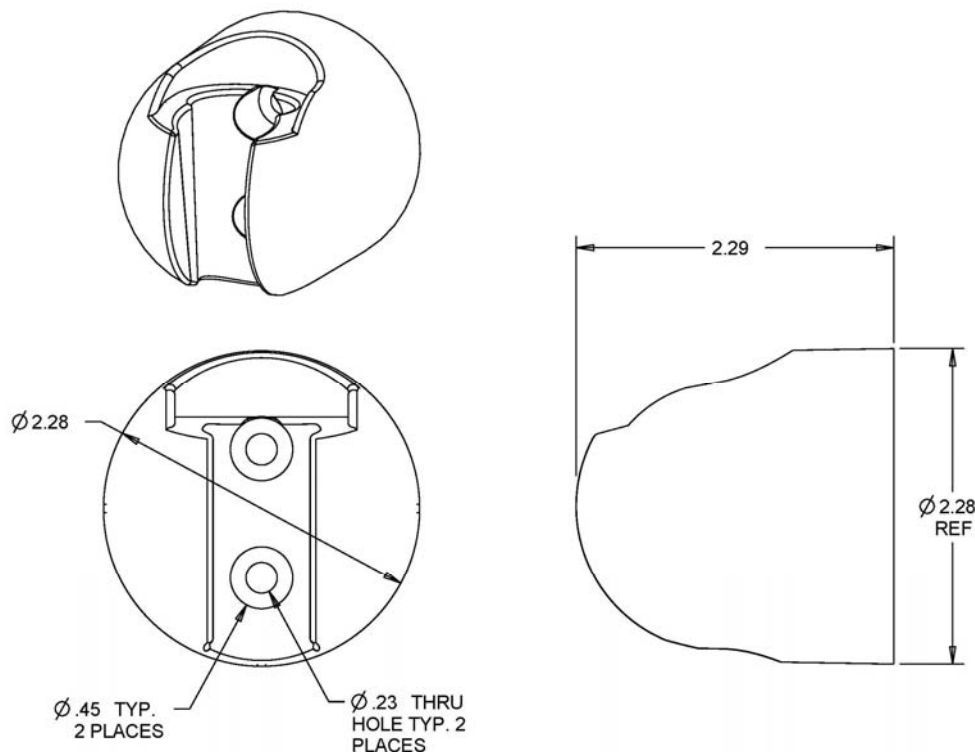

SPEAKMAN COMPANY

VS-126 Installation, Operation & Maintenance Instructions

VERSATILE® HAND HELD WALL MOUNT

DESCRIPTION

Speakman VERSATILE® chrome 2 position circular hand held wall mount with two (2) screws and two (2) anchors.

SPECIFICATIONS

SHIPPING WEIGHT: 0.13 LBS.

OPTIONS

PB – Polished Brass Finish
BN – Brushed Nickel Finish

INSTALLATION

Location of the wall mount is optional but restricted by hose length. Attach mount to wall using the two (2) screws and two (2) anchors provided, or with double sided tape/adhesive available at most hardware stores. Slip hose connector attached to hand held showerhead into mount.

MAINTENANCE

The finish of your SPEAKMAN VERSATILE® VS-126 wall mount can be cleaned by using mild soap and warm water. Dry immediately with a soft, clean cloth for best results.

Product improvements may cause specification and dimensional changes without notice.

ROUGH-IN MEASUREMENTS

SPEAKMAN®

PO Box 191 Wilmington, DE 19899

Phone: 800-537-2107 Fax: 800-977-2747

12/09

Visit us on the web at www.speakmancompany.com

92-3090-R1