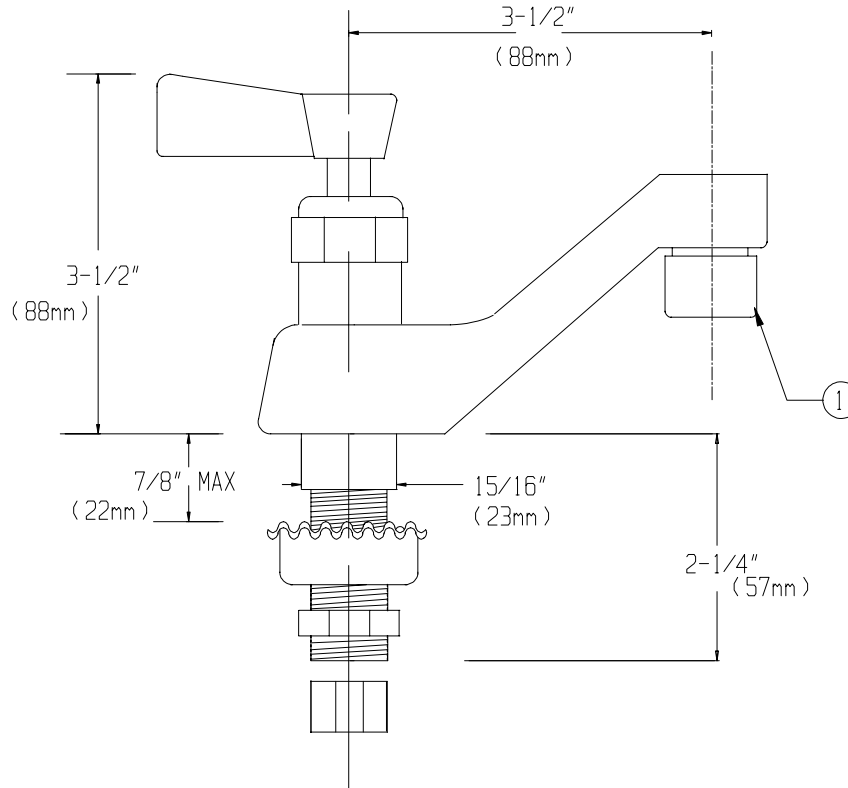

#### **SPECIFICATIONS**

SUPPLY: COUPLING OR SWEAT CONNECTIONS.  
FLOW RATE: 2.2 GPM/8.4 LPM MAX (FIXED).  
SHIPPING WEIGHT: XXX LBS.

#### **INSTALLATION**

Apply sealant around base underside of fitting. Place fitting in position on the sink or countertop and push down firmly to seal. Working from under the bowl, slip cup washer onto shank and screw locknut up hand tight. Using a basin wrench tighten locknut. Wipe off excess sealant from around fitting base  
Connect water supply line to inlet of shank and tighten coupling nut with wrench.  
Remove aerator from nozzle outlet. Turn water supply on and flush fitting. Replace aerator and check supply line connection for leaks.

#### **OPERATION**

Simply rotate the handle to operate the lavatory faucet.

### NOTES:

1. INLET IS SIZED FOR EITHER COUPLING OR SWEAT CONNECTIONS.
2. ALL DIMENSIONS ARE IN INCHES (MILLIMETERS) UNLESS OTHERWISE SPECIFIED AND ARE SUBJECT TO CHANGE WITHOUT NOTICE.