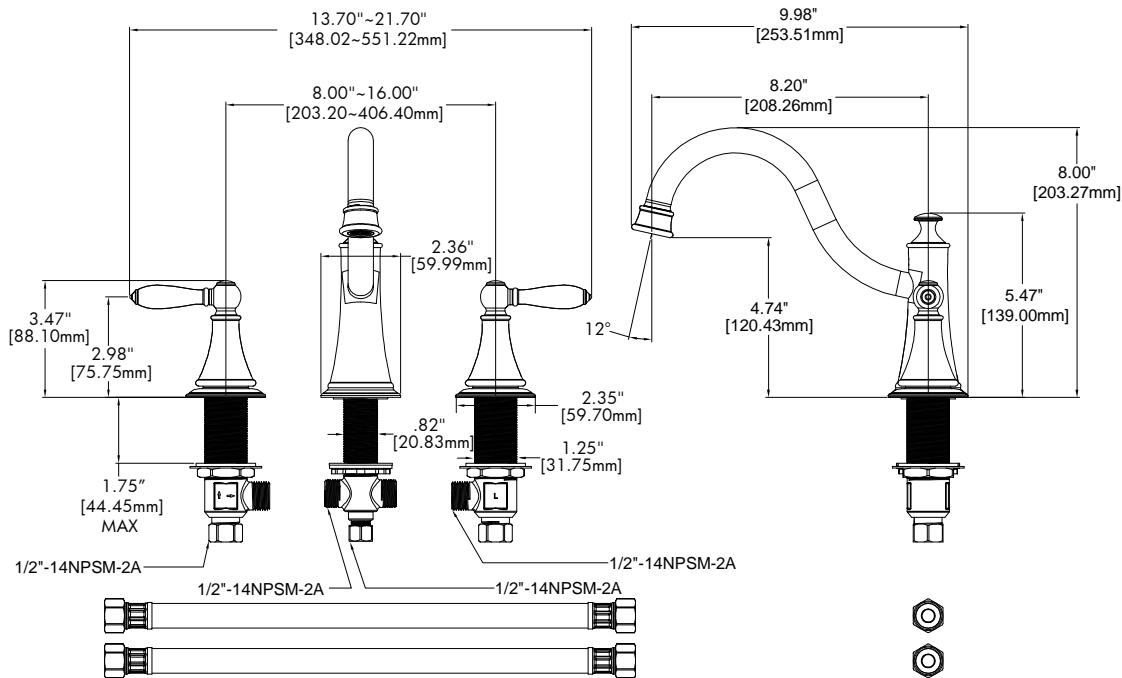

SPEAKMAN ALEXANDRIA™

Two Handle Roman Tub Faucet SB-1131

SPECIFICATION

FEATURES:

- ¼ turn ceramic cartridge
- 3-hole installation
- Traditional style

COMPLIANCE:

- Certified to ASME A112.18.1/CSA B125.1 standards

AVAILABLE FINISHES:

ADD SUFFIX TO MODEL #

- Polished Chrome (standard)
- Brushed Nickel -BN

WARRANTY:

- 1 year limited

THIS SPACE FOR ARCHITECT/ENGINEER APPROVAL.

SPEAKMAN®

400 ANCHOR MILL ROAD | NEW CASTLE, DE 19720
P: 800-537-2107 | F: 800-977-2747
WWW.SPEAKMANCOMPANY.COM