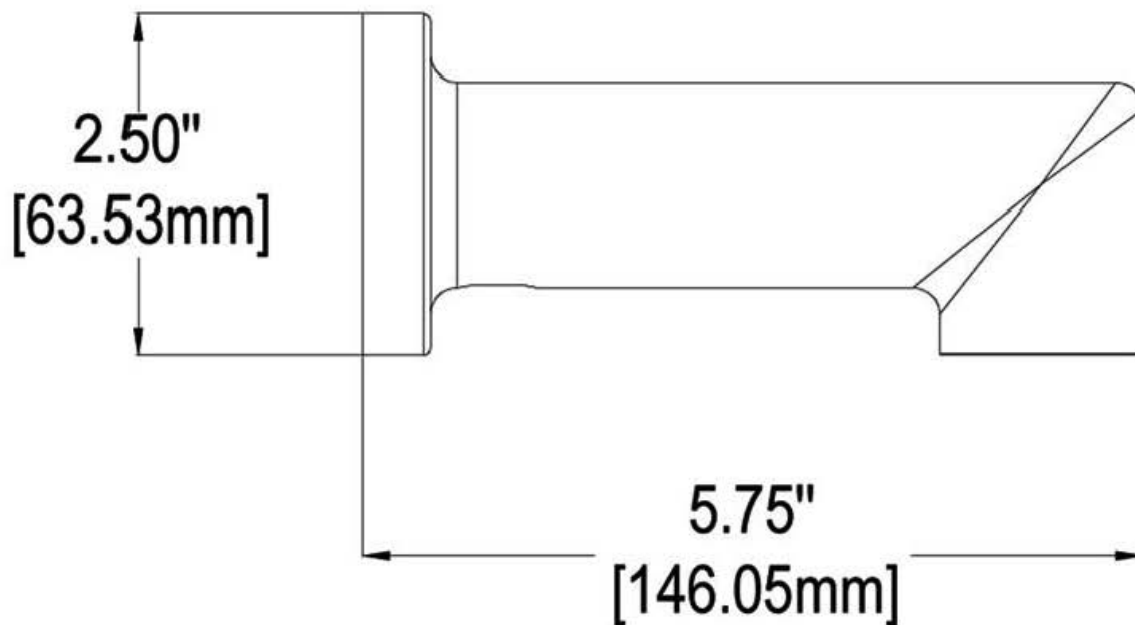

SPEAKMAN® S-1557

Neo Tub Spout

FEATURES:

- 1/2 in. copper slip-fit connection
- Metal construction

FINISH:

PC BN

WARRANTY:

- Limited Lifetime Warranty (consumer use)
- 5 Year Limited (commercial use)

DIMENSIONS:

NOTE: 1. All dimensions are in inches (millimeters) unless otherwise specified and are subject to change without notice.

Architect/Engineer Approval Space:

SPEAKMAN
400 ANCHOR MILL ROAD
NEW CASTLE, DE 19720